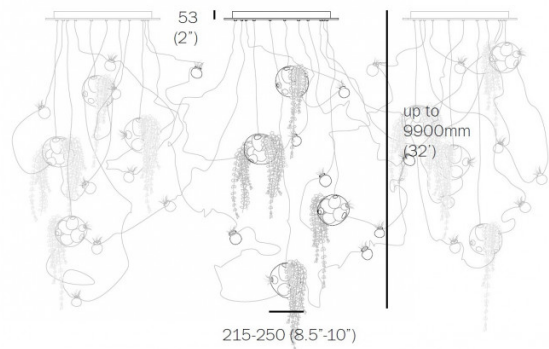

Bocci 38 Series Suspension Lights

LA7810

SOURCE: <https://www.davidvillagelighting.co.uk/product/Bocci-38-Series-Suspension-Lights/15077>

PRODUCT DESCRIPTION

Designer: Omer Arbel

38 Series Suspension Light by Bocci

The 38 Series suspension is made up of multiple glass pendants and plant holders and is a natural, stylish, extraordinary light fixture that will amaze all who see it. Using the glass-blowing technique that was introduced with the [Bocci 28 series](#), each shade has multiple cavities, 3 of which hold light sources. The other cavities are deep enough to put in plants, to create an organic aesthetic that is beautiful and pastoral.

The 38 Series pendant light is available with 3, 11, 16 or 28 individual lights that can be used together or alone to suit your environment. The 38.3 pendant could be used for small spaces over a table or you can buy multiple of the bigger sizes to cover the ceiling in your home or professional interior. Create an impact with these stunning lights that also come with either **Xenon 10W** bulbs or **LED 1.5W** bulbs included.

PRODUCT SPECIFICATION

Dimensions: Shades: Ø21.5cm-Ø25cm
Ceiling Canopy Height: 5.3cm
Max Drop: 990cm

For all sales and technical enquiries, please contact:

+44 (0)114 263 4266

info@davidvillagelighting.co.uk