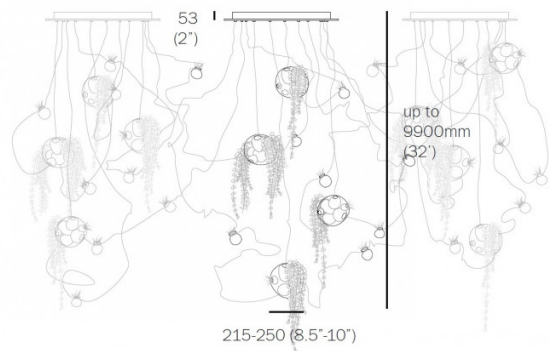

Bocci 38 Series Suspension Lights

LA7810

SOURCE: <https://www.davidvillagelighting.co.uk/product/Bocci-38-Series-Suspension-Lights/15077>

PRODUCT DESCRIPTION

Designer: Omer Arbel

38 Series Suspension Light by Bocci

The 38 Series suspension is made up of multiple glass pendants and plant holders and is a natural, stylish, extraordinary light fixture that will amaze all who see it. Using the glass-blowing technique that was introduced with the [Bocci 28 series](#), each shade has multiple cavities, 3 of which hold light sources. The other cavities are deep enough to put in plants, to create an organic aesthetic that is beautiful and pastoral.

The 38 Series pendant light is available with 3, 11, 16 or 28 individual lights that can be used together or alone to suit your environment. The 38.3 pendant could be used for small spaces over a table or you can buy multiple of the bigger sizes to cover the ceiling in your home or professional interior. Create an impact with these stunning lights that also come with either **Xenon 10W** bulbs or **LED 1.5W** bulbs included.

PRODUCT SPECIFICATION

Dimensions: Shades: Ø21.5cm-Ø25cm
Ceiling Canopy Height: 5.3cm
Max Drop: 990cm

For all sales and technical enquiries, please contact:

+44 (0)114 263 4266

info@davidvillagelighting.co.uk