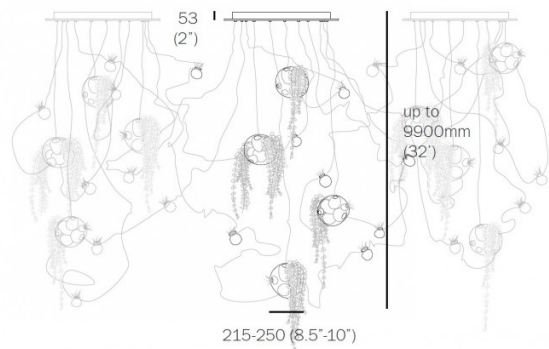

Bocci 38 Series Suspension Lights

LA7810

SOURCE: <https://www.davidvillagelighting.co.uk/product/Bocci-38-Series-Suspension-Lights/15077>

PRODUCT DESCRIPTION

Designer: Omer Arbel

38 Series Suspension Light by Bocci

The 38 Series suspension is made up of multiple glass pendants and plant holders and is a natural, stylish, extraordinary light fixture that will amaze all who see it. Using the glass-blowing technique that was introduced with the [Bocci 28 series](#), each shade has multiple cavities, 3 of which hold light sources. The other cavities are deep enough to put in plants, to create an organic aesthetic that is beautiful and pastoral.

The 38 Series pendant light is available with 3, 11, 16 or 28 individual lights that can be used together or alone to suit your environment. The 38.3 pendant could be used for small spaces over a table or you can buy multiple of the bigger sizes to cover the ceiling in your home or professional interior. Create an impact with these stunning lights that also come with either **Xenon 10W** bulbs or **LED 1.5W** bulbs included.

PRODUCT SPECIFICATION

Dimensions: Shades: Ø21.5cm-Ø25cm
 Ceiling Canopy Height: 5.3cm
 Max Drop: 990cm

For all sales and technical enquiries, please contact:

+44 (0)114 263 4266

info@davidvillagelighting.co.uk