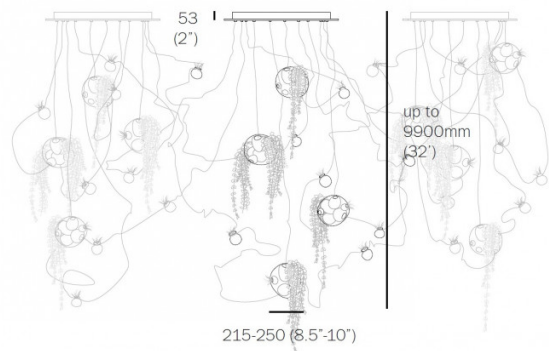

### 38 Series Suspension Light by Bocci

The 38 Series suspension is made up of multiple glass pendants and plant holders and is a natural, stylish, extraordinary light fixture that will amaze all who see it. Using the glass-blowing technique that was introduced with the [Bocci 28 series](#), each shade has multiple cavities, 3 of which hold light sources. The other cavities are deep enough to put in plants, to create an organic aesthetic that is beautiful and pastoral.

The 38 Series pendant light is available with 3, 11, 16 or 28 individual lights that can be used together or alone to suit your environment. The 38.3 pendant could be used for small spaces over a table or you can buy multiple of the bigger sizes to cover the ceiling in your home or professional interior. Create an impact with these stunning lights that also come with either **Xenon 10W** bulbs or **LED 1.5W** bulbs included.

## PRODUCT SPECIFICATION

**Dimensions:** Shades: Ø21.5cm-Ø25cm  
Ceiling Canopy Height: 5.3cm  
Max Drop: 990cm

**For all sales and technical enquiries, please contact:**

+44 (0)114 263 4266

info@davidvillagelighting.co.uk