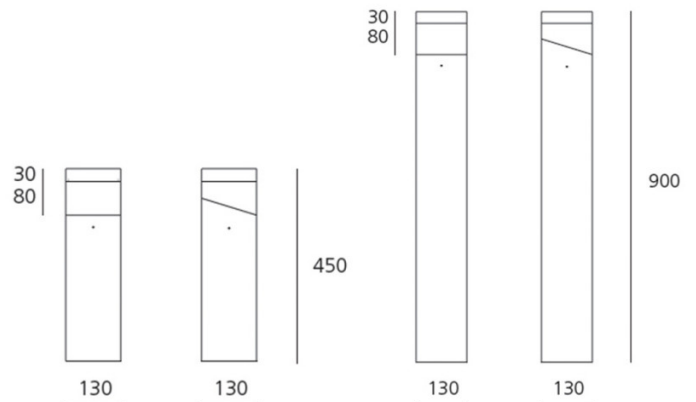

Artemide

Artemide Tetragono LED Floor Lamp

LA7762

SOURCE: <https://www.davidvillagelighting.co.uk/product/Artemide-Tetragono-LED-Floor-Lamp/15033>

PRODUCT DESCRIPTION

Designer: Ernesto Gismondi

Tetragono LED by Artemide

Consists of lamp and supporting pole. Lamp support in extruded EN-AW-6060 aluminium, subjected to chromate treatment and painted, height 900mm, with painted steel base flange, with holes for floor installation by means of log bolts or dowels. Lighting unit in die-cast EN-AB 47100 aluminium painted with 3-stage outdoor treatment: nanotechnologies, anti-oxidizing primer, polyester paint. Provided with metalized polycarbonate reflectors. UV resistant diffuser in shock resistant polycarbonate with bright finish.

PRODUCT SPECIFICATION

Light Source: **Tetragono 45** - 15W, 3000K, 481 lumens
Tetragono 90 - 15W, 3000K, 481 lumens

IP Code: 65

Dimensions: **Tetragono 45** - 45 cm H, 13 cm W, 13cm D
Tetragono 90 - 90 cm H, 13 cm W, 13cm D