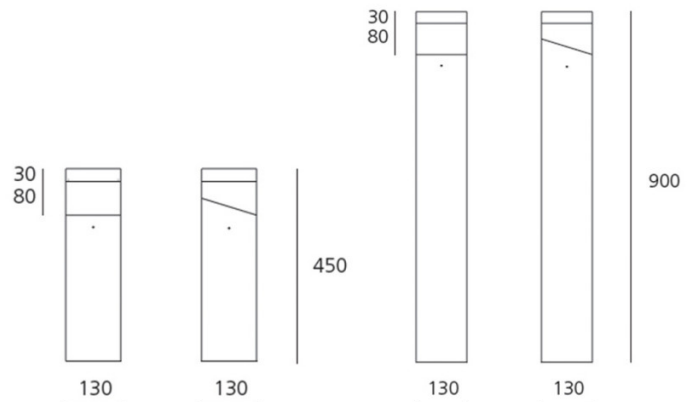

### Tetragono LED by Artemide

Consists of lamp and supporting pole. Lamp support in extruded EN-AW-6060 aluminium, subjected to chromate treatment and painted, height 900mm, with painted steel base flange, with holes for floor installation by means of log bolts or dowels. Lighting unit in die-cast EN-AB 47100 aluminium painted with 3-stage outdoor treatment: nanotechnologies, anti-oxidizing primer, polyester paint. Provided with metalized polycarbonate reflectors. UV resistant diffuser in shock resistant polycarbonate with bright finish.

## PRODUCT SPECIFICATION

Light Source: **Tetragono 45** - 15W, 3000K, 481 lumens  
**Tetragono 90** - 15W, 3000K, 481 lumens

IP Code: 65

Dimensions: **Tetragono 45** - 45 cm H, 13 cm W, 13cm D  
**Tetragono 90** - 90 cm H, 13 cm W, 13cm D