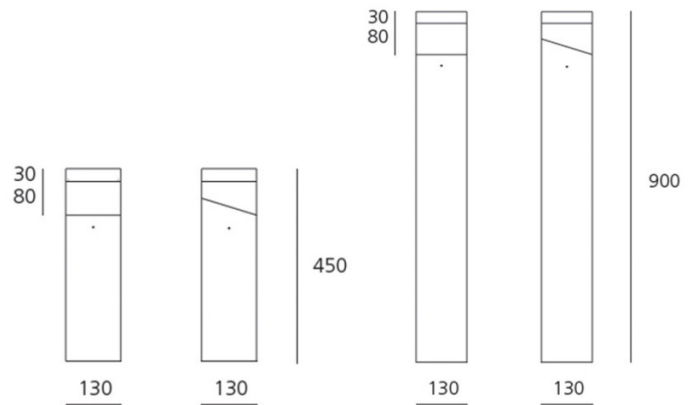

Artemide

Artemide Tetragono LED Floor Lamp

LA7762

SOURCE: <https://www.davidvillagelighting.co.uk/product/Artemide-Tetragono-LED-Floor-Lamp/15033>

PRODUCT DESCRIPTION

Designer: Ernesto Gismondi

Tetragono LED by Artemide

Consists of lamp and supporting pole. Lamp support in extruded EN-AW-6060 aluminium, subjected to chromate treatment and painted, height 900mm, with painted steel base flange, with holes for floor installation by means of log bolts or dowels. Lighting unit in die-cast EN-AB 47100 aluminium painted with 3-stage outdoor treatment: nanotechnologies, anti-oxidizing primer, polyester paint. Provided with metalized polycarbonate reflectors. UV resistant diffuser in shock resistant polycarbonate with bright finish.

PRODUCT SPECIFICATION

- Light Source: Tetragono 45 - 15W, 3000K, 481 lumens
Tetragono 90 - 15W, 3000K, 481 lumens
- IP Code: 65
- Dimensions: Tetragono 45 - 45 cm H, 13 cm W, 13cm D
Tetragono 90 - 90 cm H, 13 cm W, 13cm D