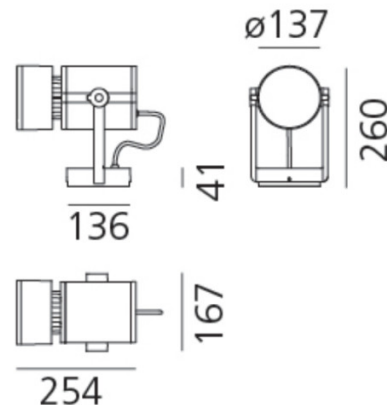

Cariddi by Artemide Architectural

Monochromatic LED projector. Floor, wall, ceiling, eaves installation. Consists of an adjustable lighting unit and terminal board. Rotation on the base +/-180°, body tilting +/-130. Positioning is maintained by means of locking dowels. The base and the lighting unit are connected by a H05RN-F cable. EN AB47100 aluminium head and terminal board, EN AW6060 aluminium body, silicone gaskets. Electronic ballast integrated in the body. Silicone-sealed silk-screened tempered glass.

IP Code: 65

Dimming: Non-dimmable.

Dimensions: 25.4 cm length
 26 cm height
 4.1 cm wall fitting width
 Ø 13.7 cm spotlight

For all sales and technical enquiries, please contact:

+44 (0)114 263 4266

info@davidvillagelighting.co.uk