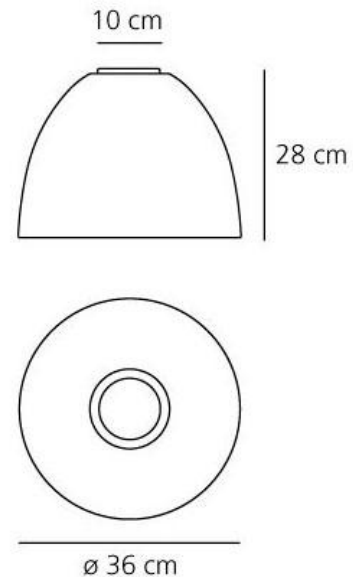

PRODUCT SPECIFICATION

- Light Source:** 30W, 2700K, 1287 lumens
- IP Code:** 40
- Dimming:** Push to make/ switch dimming, dimmable using push to make switches. Please consult your electrician, additional wiring may be required on site.
- Dimensions:** Ø 36.6 cm
28.4 cm shade height
Ø 11.1 cm ceiling footprint