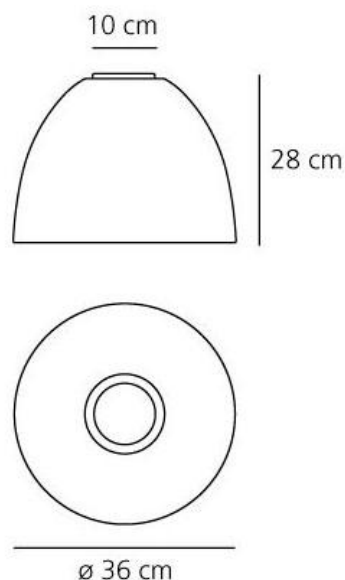

PRODUCT SPECIFICATION

Light Source:	30W, 2700K, 1287 lumens
IP Code:	40
Dimming:	Push to make/ switch dimming, dimmable using push to make switches. Please consult your electrician, additional wiring may be required on site.
Dimensions:	<p>Ø 36.6 cm</p> <p>28.4 cm shade height</p> <p>Ø 11.1 cm ceiling footprint</p>