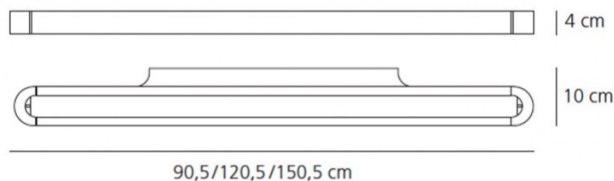

Artemide

Artemide Talo (90, 120, 150)
LED Wall Light

LA7736

SOURCE: <https://www.davidvillagelighting.co.uk/product/Artemide-Talo-90-120-150-LED-Wall-Light/15011>

PRODUCT DESCRIPTION

Designer: Neil Poulton

Talo wall lights are available in various sizes, Talo 90, Talo 120 and Talo 150. There are also two smaller versions, Talo and Talo 60. Whether with an integrated LED or a retrofit light source, the Talo lamps emit both a direct and indirect light. The larger Talo lights can be either non dimmable or dimmable (via Push dimming systems) and in a black, white or silver finish. The design is also available as a [suspension light](#).

PRODUCT SPECIFICATION

- Light Source:** Talo 90 - 32W, 3000K, 3707 lumens
Talo 120 - 51W, 3000K, 5772 lumens
Talo 150 - 60W, 3000K, 6711 lumens
- IP Code:** 20
- Dimming:** Dimmable version: Dimmable via Push to make/switch dimming, dimmable using push to make switches. Please consult your electrician, additional wiring may be required.
- Dimensions:** Talo 90 - 90.5 cm L x 10 cm H
Talo 120 - 120.5 cm L x 10 cm H
Talo 150 - 150.5 cm L x 10 cm H