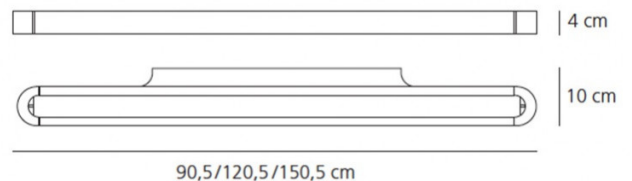

Artemide

Artemide Talo (90, 120, 150)
LED Wall Light

LA7736

SOURCE: <https://www.davidvillagelighting.co.uk/product/Artemide-Talo-90-120-150-LED-Wall-Light/15011>

PRODUCT DESCRIPTION

Designer: Neil Poulton

Talo wall lights are available in various sizes, Talo 90, Talo 120 and Talo 150. There are also two smaller versions, Talo and Talo 60. Whether with an integrated LED or a retrofit light source, the Talo lamps emit both a direct and indirect light. The larger Talo lights can be either non dimmable or dimmable (via Push dimming systems) and in a black, white or silver finish. The design is also available as a [suspension light](#).

PRODUCT SPECIFICATION

- Light Source:** Talo 90 - 32W, 3000K, 3707 lumens
Talo 120 - 51W, 3000K, 5772 lumens
Talo 150 - 60W, 3000K, 6711 lumens
- IP Code:** 20
- Dimming:** Dimmable version: Dimmable via Push to make/switch dimming, dimmable using push to make switches. Please consult your electrician, additional wiring may be required.
- Dimensions:** Talo 90 - 90.5 cm L x 10 cm H
Talo 120 - 120.5 cm L x 10 cm H
Talo 150 - 150.5 cm L x 10 cm H