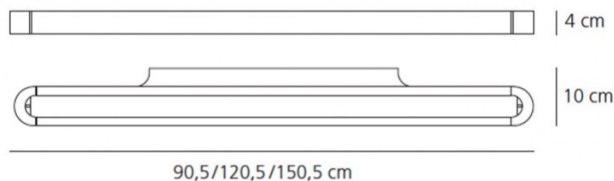

Artemide

Artemide Talo (90, 120, 150)  
LED Wall Light

LA7736

SOURCE: <https://www.davidvillagelighting.co.uk/product/Artemide-Talo-90-120-150-LED-Wall-Light/15011>

PRODUCT DESCRIPTION

Designer: Neil Poulton

Talo wall lights are available in various sizes, Talo 90, Talo 120 and Talo 150. There are also two smaller versions, Talo and Talo 60. Whether with an integrated LED or a retrofit light source, the Talo lamps emit both a direct and indirect light. The larger Talo lights can be either non dimmable or dimmable (via Push dimming systems) and in a black, white or silver finish. The design is also available as a [suspension light](#).

PRODUCT SPECIFICATION

- Light Source:** Talo 90 - 32W, 3000K, 3707 lumens  
Talo 120 - 51W, 3000K, 5772 lumens  
Talo 150 - 60W, 3000K, 6711 lumens
- IP Code:** 20
- Dimming:** Dimmable version: Dimmable via Push to make/switch dimming, dimmable using push to make switches. Please consult your electrician, additional wiring may be required.
- Dimensions:** Talo 90 - 90.5 cm L x 10 cm H  
Talo 120 - 120.5 cm L x 10 cm H  
Talo 150 - 150.5 cm L x 10 cm H