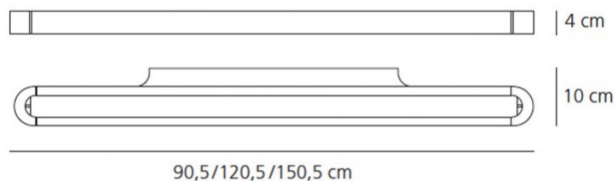

## PRODUCT SPECIFICATION

- Light Source:** Talo 90 - 32W, 3000K, 3707 lumens  
Talo 120 - 51W, 3000K, 5772 lumens  
Talo 150 - 60W, 3000K, 6711 lumens
- IP Code:** 20
- Dimming:** Dimmable version: Dimmable via Push to make/switch dimming, dimmable using push to make switches. Please consult your electrician, additional wiring may be required.
- Dimensions:** Talo 90 - 90.5 cm L x 10 cm H  
Talo 120 - 120.5 cm L x 10 cm H  
Talo 150 - 150.5 cm L x 10 cm H