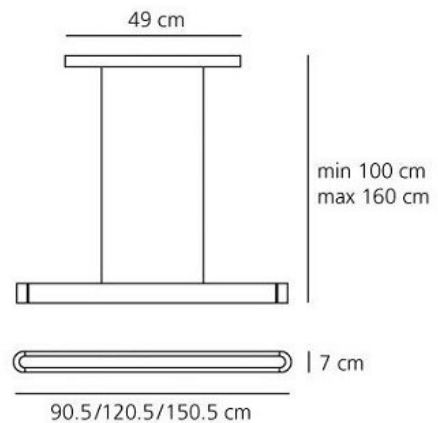

For all sales and technical enquiries, please contact:

+44 (0)114 263 4266

info@davidvillagelighting.co.uk

www.davidvillagelighting.co.uk