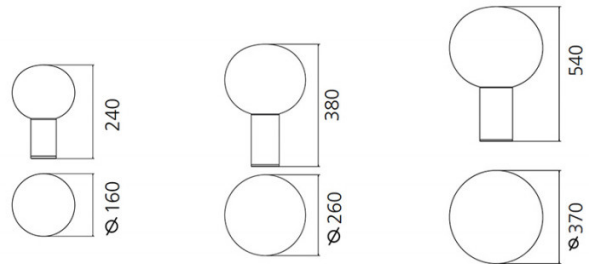

PRODUCT SPECIFICATION

- Light** Laguna 16 - 1 x 8W LED E14 (excluded)
- Source:** Laguna 26 - 1 x 20W LED E27 (excluded)
Laguna 37 - 1 x 20W LED E27 (excluded)
- IP Code:** 20
- Dimming:** Laguna 16 - Non dimmable.
Laguna 26 & 37 - In line microswitch dimmer on cable.
- Dimensions:** Laguna 16 - Ø 16cm diffuser, Ø 6.5cm base, 24.1cm H
Laguna 26 - Ø 26cm diffuser, Ø 9cm base, 38.3cm H
Laguna 37 - Ø 37cm diffuser, Ø 13cm base, 54.1cm H