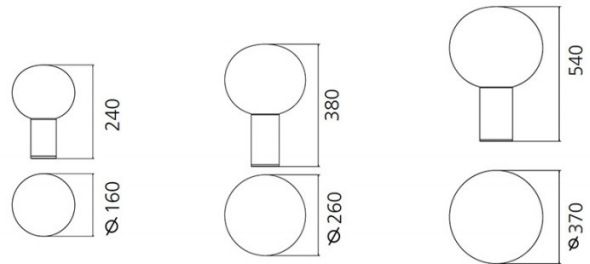

PRODUCT SPECIFICATION

- Light Source:** Laguna 16 - 1 x 8W LED E14 (excluded)
Laguna 26 - 1 x 20W LED E27 (excluded)
Laguna 37 - 1 x 20W LED E27 (excluded)
- IP Code:** 20
- Dimming:** Laguna 16 - Non dimmable.
Laguna 26 & 37 - In line microswitch dimmer on cable.
- Dimensions:** Laguna 16 - Ø 16cm diffuser, Ø 6.5cm base, 24.1cm H
Laguna 26 - Ø 26cm diffuser, Ø 9cm base, 38.3cm H
Laguna 37 - Ø 37cm diffuser, Ø 13cm base, 54.1cm H