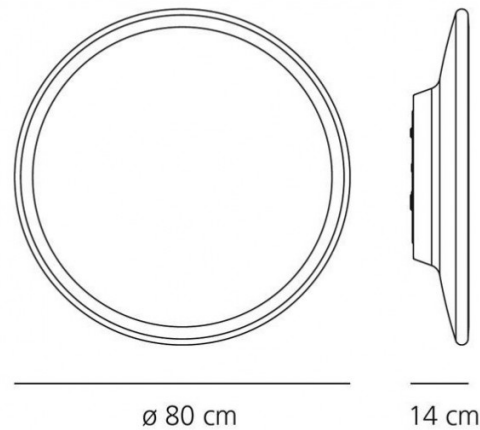

Ross Lovegrove designed the Nebula light, using advanced parametric scripting. The design is such the light is guided through the pattern and playfully interact with each other, creating the illusion of movement. Equipped with two light sources, the wall/ceiling light becomes a centrepiece and almost always a conversation starter. Nebula is a designer piece which balances between lighting, art and science. The light becomes part of the interior decor, and can function as a sculptural installation as well. The design is yet another example that Lovegrove is truly inspired by nature and the beauty and simplicity found there.

PRODUCT SPECIFICATION

Light Source: 50W, 3000K, 2062 lumens

IP Code: 20

Dimming: Non-dimmable.

Dimensions: Ø 80 cm
14 cm depth

For all sales and technical enquiries, please contact:

+44 (0)114 263 4266

info@davidvillagelighting.co.uk