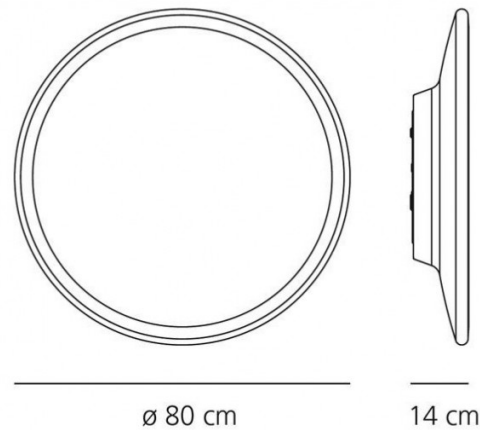

Nebula by Artemide

Ross Lovegrove designed the Nebula light, using advanced parametric scripting. The design is such the light is guided through the pattern and playfully interact with each other, creating the illusion of movement. Equipped with two light sources, the wall/ceiling light becomes a centrepiece and almost always a conversation starter. Nebula is a designer piece which balances between lighting, art and science. The light becomes part of the interior decor, and can function as a sculptural installation as well. The design is yet another example that Lovegrove is truly inspired by nature and the beauty and simplicity found there.

PRODUCT SPECIFICATION

Light Source: 50W, 3000K, 2062 lumens

IP Code: 20

Dimming: Non-dimmable.

Dimensions: Ø 80 cm  
14 cm depth

For all sales and technical enquiries, please contact:

+44 (0)114 263 4266

info@davidvillagelighting.co.uk