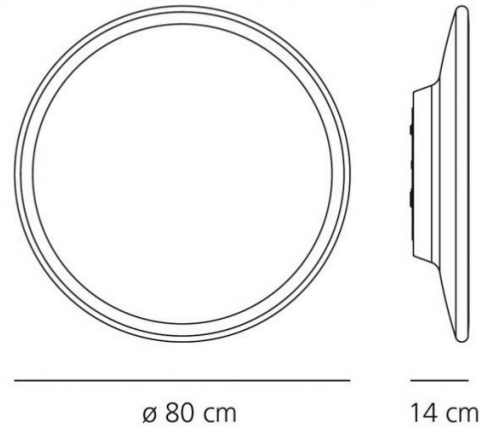

Ross Lovegrove designed the Nebula light, using advanced parametric scripting. The design is such the light is guided through the pattern and playfully interact with each other, creating the illusion of movement. Equipped with two light sources, the wall/ceiling light becomes a centrepiece and almost always a conversation starter. Nebula is a designer piece which balances between lighting, art and science. The light becomes part of the interior decor, and can function as a sculptural installation as well. The design is yet another example that Lovegrove is truly inspired by nature and the beauty and simplicity found there.

PRODUCT SPECIFICATION

Light Source: 50W, 3000K, 2062 lumens

IP Code: 20

Dimming: Non-dimmable.

Dimensions: Ø 80 cm
14 cm depth

For all sales and technical enquiries, please contact:

+44 (0)114 263 4266

info@davidvillagelighting.co.uk