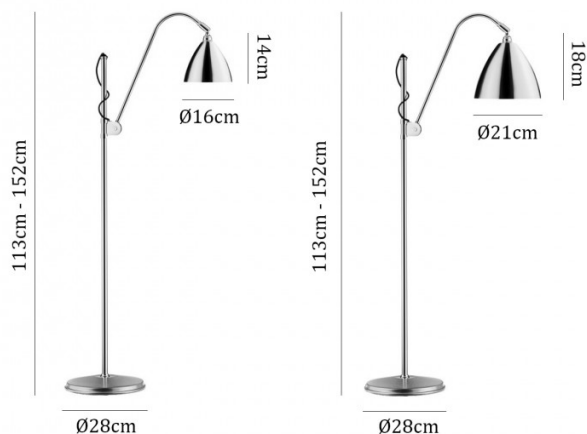

Light Source: 1 x Max 28W E14 (Excluded)

IP Code: 20

Dimming: In-line on/off switch included on cable.

Dimensions: Shade: Ø21cm
Shade Height: 18cm
Height: 120-210cm

Base: Ø28cm
Cable Length: 423cm

For all sales and technical enquiries, please contact: