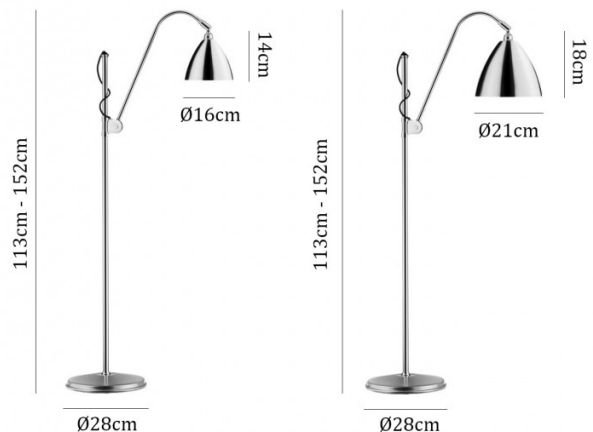

Light Source: 1 x Max 28W E14 (Excluded)

IP Code: 20

Dimming: In-line on/off switch included on cable.

Dimensions: Shade: Ø21cm
Shade Height: 18cm
Height: 120-210cm

Base: Ø28cm
Cable Length: 423cm

For all sales and technical enquiries, please contact: