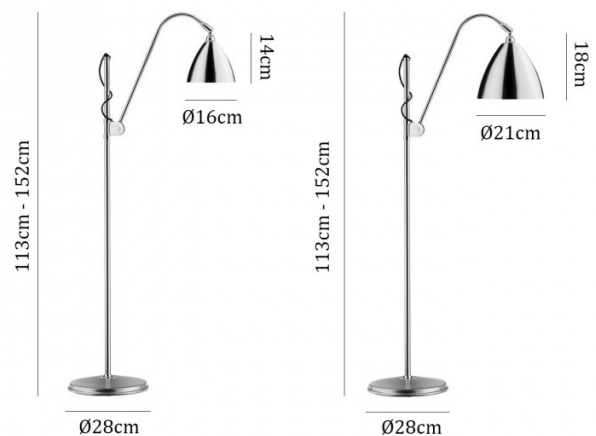

The BL4 floor light has an extendable arm that can be angled allowing you to direct the light where you want and to adjust the height. Perfect to use as a reading or task light, this lamp produces a warm glow that is also wonderful for creating a lovely atmosphere. Suitable for lounges, offices, dining rooms and bedrooms, this floor light will add an elegant and chic touch to your space. Available in 3 base finishes and a variety of shade colours to suit your needs.

### PRODUCT SPECIFICATION

**Light Source:** 1 x max 28W E14 (excluded)

**IP Code:** 20

**Dimming:** In line on/off switch included on cable

**Dimensions:** Ø21cm shade  
18cm shade height  
120-210cm height  
Ø28cm base  
4.23m cable length