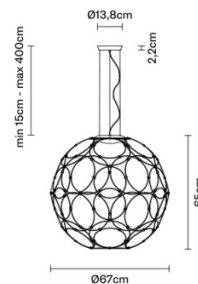

**PRODUCT SPECIFICATION**

**Light Source:** 17W, 3000K, 1850 Lumens

**IP Code:** 20

**Dimming:** Dimmable via mains phase dimming.

**Dimensions: Small:**  
 Ø67cm  
 Shade Height: 65cm

**Large:**  
 Ø85cm  
 Shade Height: 83cm

Minimum Drop Height: 15cm  
 Maximum Drop Height: 400cm  
 Ceiling Canopy: Ø13.8cm

Small:

Medium:

**For all sales and technical enquiries, please contact:**

+44 (0)114 263 4266

[info@davidvillagelighting.co.uk](mailto:info@davidvillagelighting.co.uk)