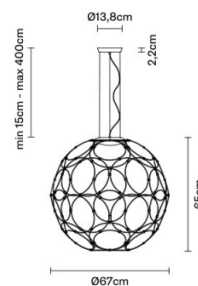

PRODUCT SPECIFICATION

Light Source: 17W, 3000K, 1850 Lumens

IP Code: 20

Dimming: Dimmable via mains phase dimming.

Dimensions: Small:

Ø67cm

Shade Height: 65cm

Large:

Ø85cm

Shade Height: 83cm

Minimum Drop Height: 15cm

Maximum Drop Height: 400cm

Ceiling Canopy: Ø13.8cm

Small:

Medium:

For all sales and technical enquiries, please contact: