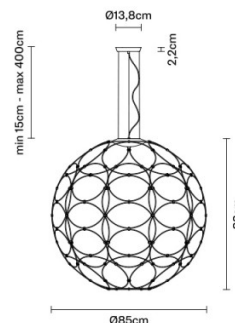

PRODUCT SPECIFICATION

Light Source: 17W, 3000K, 1850 Lumens

IP Code: 20

Dimming: Dimmable via mains phase dimming.

Dimensions: Small:

Ø67cm

Shade Height: 65cm

Large:

Ø85cm

Shade Height: 83cm

Minimum Drop Height: 15cm

Maximum Drop Height: 400cm

Ceiling Canopy: Ø13.8cm

Small:

Medium:

For all sales and technical enquiries, please contact: