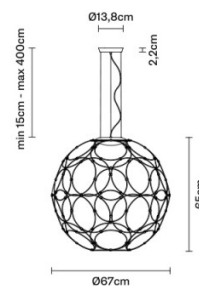

## PRODUCT SPECIFICATION

**Light Source:** 17W, 3000K, 1850 Lumens

**IP Code:** 20

**Dimming:** Dimmable via mains phase dimming.

**Dimensions: Small:**  
 Ø67cm  
 Shade Height: 65cm

**Large:**  
 Ø85cm  
 Shade Height: 83cm

Minimum Drop Height: 15cm  
 Maximum Drop Height: 400cm  
 Ceiling Canopy: Ø13.8cm

Small:

Medium:

**For all sales and technical enquiries, please contact:**

+44 (0)114 263 4266

[info@davidvillagelighting.co.uk](mailto:info@davidvillagelighting.co.uk)