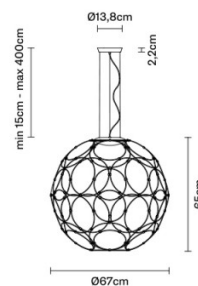

PRODUCT SPECIFICATION

Light Source: 17W, 3000K, 1850 Lumens

IP Code: 20

Dimming: Dimmable via mains phase dimming.

Dimensions: Small:
Ø67cm
Shade Height: 65cm

Large:
Ø85cm
Shade Height: 83cm

Minimum Drop Height: 15cm
Maximum Drop Height: 400cm
Ceiling Canopy: Ø13.8cm

Small: