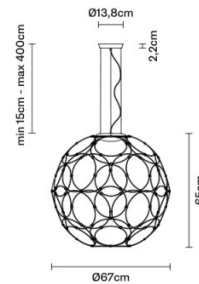

## PRODUCT SPECIFICATION

**Light Source:** 17W, 3000K, 1850 Lumens

**IP Code:** 20

**Dimming:** Dimmable via mains phase dimming.

**Dimensions: Small:**  
 Ø67cm  
 Shade Height: 65cm

**Large:**  
 Ø85cm  
 Shade Height: 83cm

Minimum Drop Height: 15cm  
 Maximum Drop Height: 400cm  
 Ceiling Canopy: Ø13.8cm

Small:

Medium:

**For all sales and technical enquiries, please contact:**

+44 (0)114 263 4266

[info@davidvillagelighting.co.uk](mailto:info@davidvillagelighting.co.uk)