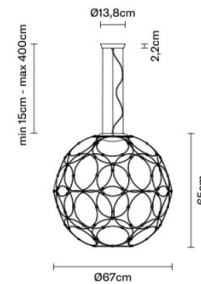

PRODUCT SPECIFICATION

Light Source: 17W, 3000K, 1850 Lumens

IP Code: 20

Dimming: Dimmable via mains phase dimming.

Dimensions: Small:
Ø67cm
Shade Height: 65cm

Large:
Ø85cm
Shade Height: 83cm

Minimum Drop Height: 15cm
Maximum Drop Height: 400cm
Ceiling Canopy: Ø13.8cm

Small: