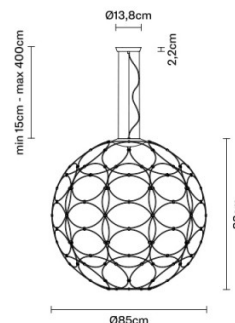

**PRODUCT SPECIFICATION**

**Light Source:** 17W, 3000K, 1850 Lumens

**IP Code:** 20

**Dimming:** Dimmable via mains phase dimming.

**Dimensions: Small:**  
 Ø67cm  
 Shade Height: 65cm

**Large:**  
 Ø85cm  
 Shade Height: 83cm

Minimum Drop Height: 15cm  
 Maximum Drop Height: 400cm  
 Ceiling Canopy: Ø13.8cm

Small:

Medium:

**For all sales and technical enquiries, please contact:**

+44 (0)114 263 4266

[info@davidvillagelighting.co.uk](mailto:info@davidvillagelighting.co.uk)