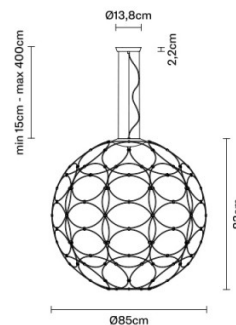

## PRODUCT SPECIFICATION

**Light Source:** 17W, 3000K, 1850 Lumens

**IP Code:** 20

**Dimming:** Dimmable via mains phase dimming.

**Dimensions: Small:**  
 Ø67cm  
 Shade Height: 65cm

**Large:**  
 Ø85cm  
 Shade Height: 83cm

Minimum Drop Height: 15cm  
 Maximum Drop Height: 400cm  
 Ceiling Canopy: Ø13.8cm

Small:

Medium:

**For all sales and technical enquiries, please contact:**

+44 (0)114 263 4266

[info@davidvillagelighting.co.uk](mailto:info@davidvillagelighting.co.uk)