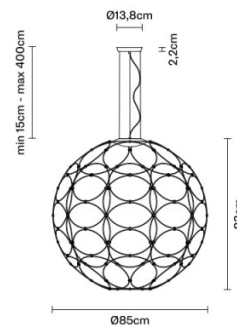

Fabbian Fabbian Giro LED Pendant

LA7589/MED

SOURCE: <https://www.davidvillagelighting.co.uk/product/Fabbian-Giro-LED-Pendant/14850>

PRODUCT DESCRIPTION

Designer: Formfjord

Fabbian Giro LED Pendant

The Fabbian Giro Pendant utilises soft geometric shapes and LED technology. Designed by Formfjord, the Giro is composed of 32 metallic rings that are linked together to form a sphere. The design studio wanted to create a lighting solution that was large but also open and lightweight, resulting in a modern yet minimalistic LED suspension. Thanks to its size Giro can be installed in large environments and adds character and value to the environments in which it is inserted. Furthermore, the LED plate can be installed at will in any of the rings of the correct size, to be able to direct the light where necessary and personalise your experience.

Giro is a delicate contemporary lighting solution, available in two sizes and two sleek finish options (either White or Anthracite Grey). It can be installed individually or in larger clusters of varying sizes and even colours, no matter which installation you choose, the Fabbian Giro is sure to be a statement piece in your space. The spherical shade adds a unique contemporary touch to almost any interior and is especially eye-catching in large entryways, lobbies, kitchens and dining spaces.

PRODUCT SPECIFICATION

Light Source: 17W, 3000K, 1850 Lumens

IP Code: 20

Dimming: Dimmable via mains phase dimming.

Dimensions: Small:
Ø67cm
Shade Height: 65cm

Large:
Ø85cm
Shade Height: 83cm

Minimum Drop Height: 15cm
Maximum Drop Height: 400cm
Ceiling Canopy: Ø13.8cm

Small:

Medium: