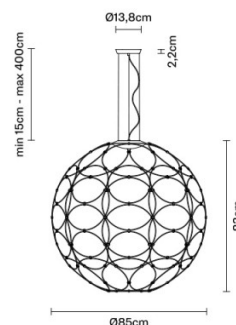

Fabbian

Fabbian Giro LED Pendant

LA7589/MED

SOURCE: <https://www.davidvillagelighting.co.uk/product/Fabbian-Giro-LED-Pendant/14850>

PRODUCT DESCRIPTION

Designer: Formfjord

Fabbian Giro LED Pendant

The Fabbian Giro Pendant utilises soft geometric shapes and LED technology. Designed by Formfjord, the Giro is composed of 32 metallic rings that are linked together to form a sphere. The design studio wanted to create a lighting solution that was large but also open and lightweight, resulting in a modern yet minimalistic LED suspension. Thanks to its size Giro can be installed in large environments and adds character and value to the environments in which it is inserted. Furthermore, the LED plate can be installed at will in any of the rings of the correct size, to be able to direct the light where necessary and personalise your experience.

Giro is a delicate contemporary lighting solution, available in two sizes and two sleek finish options (either White or Anthracite Grey). It can be installed individually or in larger clusters of varying sizes and even colours, no matter which installation you choose, the Fabbian Giro is sure to be a statement piece in your space. The spherical shade adds a unique contemporary touch to almost any interior and is especially eye-catching in large entryways, lobbies, kitchens and dining spaces.

PRODUCT SPECIFICATION

Light Source: 17W, 3000K, 1850 Lumens

IP Code: 20

Dimming: Dimmable via mains phase dimming.

Dimensions: Small:
Ø67cm
Shade Height: 65cm

Large:
Ø85cm
Shade Height: 83cm

Minimum Drop Height: 15cm
Maximum Drop Height: 400cm
Ceiling Canopy: Ø13.8cm

Small:

Medium: