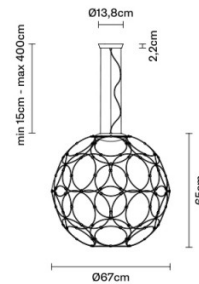

PRODUCT SPECIFICATION

Light Source: 17W, 3000K, 1850 Lumens

IP Code: 20

Dimming: Dimmable via mains phase dimming.

Dimensions: Small:
Ø67cm
Shade Height: 65cm

Large:
Ø85cm
Shade Height: 83cm

Minimum Drop Height: 15cm
Maximum Drop Height: 400cm
Ceiling Canopy: Ø13.8cm

Small: