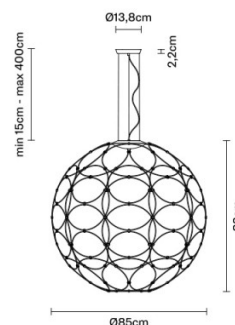

## PRODUCT SPECIFICATION

**Light Source:** 17W, 3000K, 1850 Lumens

**IP Code:** 20

**Dimming:** Dimmable via mains phase dimming.

**Dimensions: Small:**  
 Ø67cm  
 Shade Height: 65cm

**Large:**  
 Ø85cm  
 Shade Height: 83cm

Minimum Drop Height: 15cm  
 Maximum Drop Height: 400cm  
 Ceiling Canopy: Ø13.8cm

Small:

Medium:

**For all sales and technical enquiries, please contact:**

+44 (0)114 263 4266

[info@davidvillagelighting.co.uk](mailto:info@davidvillagelighting.co.uk)