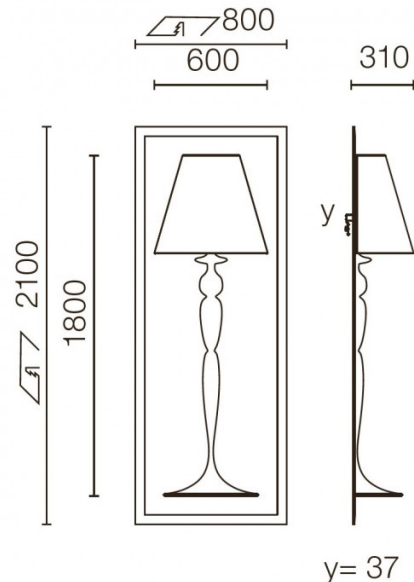

PRODUCT SPECIFICATION

Light Source: 1 x E27 150W max (excluded)

IP Code: 20

Dimming: Dimmable via mains phase dimming

Dimensions: 210cm height
80cm width
31cm depth

For all sales and technical enquiries, please contact: