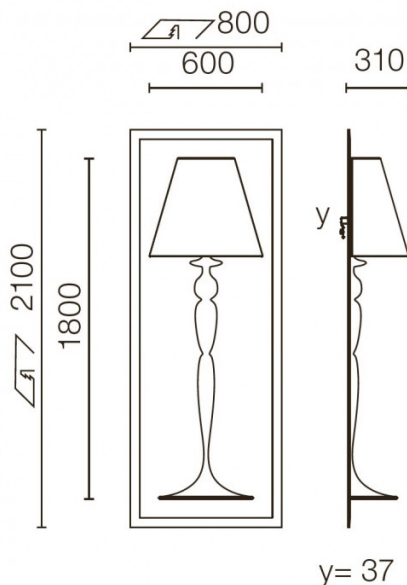

PRODUCT SPECIFICATION

Light Source: 1 x E27 150W max (excluded)

IP Code: 20

Dimming: Dimmable via mains phase dimming

Dimensions: 210cm height
80cm width
31cm depth

For all sales and technical enquiries, please contact: