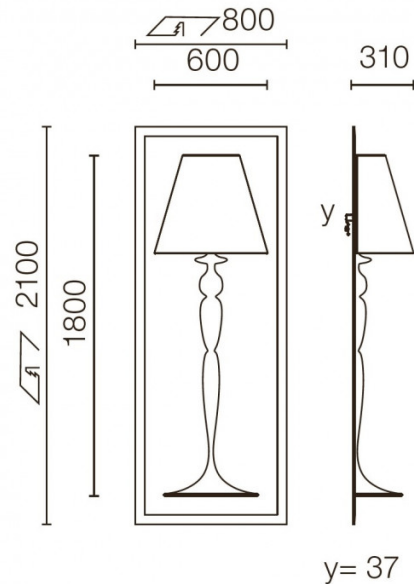

## PRODUCT SPECIFICATION

**Light Source:** 1 x Max 150W E27 150W (excluded)

**IP Code:** 20

**Dimming:** Dimmable via mains phase dimming.

**Dimensions:** Height: 210cm  
Width: 80cm  
Depth: 31cm

For all sales and technical enquiries, please contact: