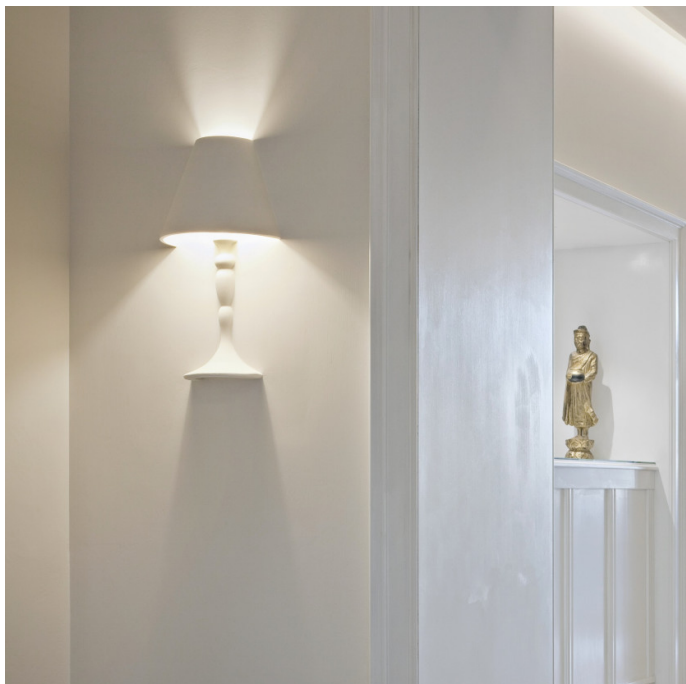

FLOS

Flos Abajourd'Hui Small Wall Light

LA7580

SOURCE: <https://www.davidvillagelighting.co.uk/product/Flos-AbajourdHui-Small-Wall-Light/14839>

PRODUCT DESCRIPTION

Flos Abajourd'Hui Small Semi Recessed Wall Light

The Flos Architectural Abajourd'Hui range of lights includes both this small wall lamp and a [large wall lamp](#). The Abajourd'Hui small wall light is semi-recessed, revealing only half its profile. Similar to the [Soft Spun collection](#), the Abajourd'Hui light is a delicate and minimal design which requires plasterboard installation. The wall lamp comes in its natural plaster state, and can be painted any colour if desired.

Providing diffused and soft light, the Abajourd'Hui small light works beautifully in hallways and corridors both residentially and commercially. This wall light also works well as ambient lighting in a bedroom or living space.