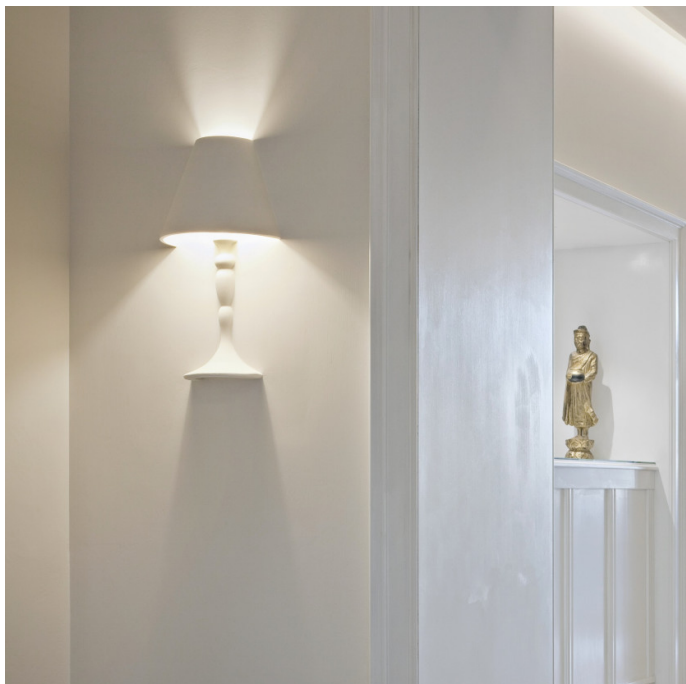

FLOS

Flos Abajourd'Hui Small Wall Light

LA7580

SOURCE: <https://www.davidvillagelighting.co.uk/product/Flos-AbajourdHui-Small-Wall-Light/14839>

PRODUCT DESCRIPTION

Flos Abajourd'Hui Small Semi Recessed Wall Light

The Flos Architectural Abajourd'Hui range of lights includes both this small wall lamp and a [large wall lamp](#). The Abajourd'Hui small wall light is semi-recessed, revealing only half its profile. Similar to the [Soft Spun collection](#), the Abajourd'Hui light is a delicate and minimal design which requires plasterboard installation. The wall lamp comes in its natural plaster state, and can be painted any colour if desired.

Providing diffused and soft light, the Abajourd'Hui small light works beautifully in hallways and corridors both residentially and commercially. This wall light also works well as ambient lighting in a bedroom or living space.

PRODUCT SPECIFICATION

Light Source: 1 x Max 75W E27 (excluded)

IP Code: 20

Dimming: Dimmable via mains phase dimming.

Dimensions: Height: 80cm
Width: 52cm
Depth: 15.9cm