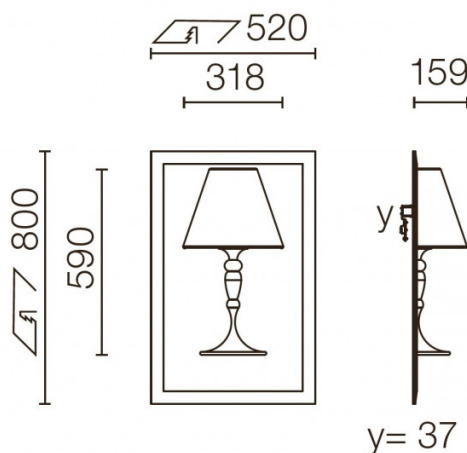

### Abajourd'Hui Small Semi Recessed Wall Light by Flos

The Flos Architectural Abajourd'Hui range of lights includes both this small wall lamp and a [large wall lamp](#). The Abajourd'Hui small wall light is semi recessed, revealing only half its profile. Similar to the [Soft Spun collection](#), the Abajourd'Hui light is a delicate and minimal design which requires plasterboard installation. The wall lamp comes in its natural plaster state, and can be painted any colour if desired.

## PRODUCT SPECIFICATION

**Light Source:** 1 x E27 75W max (excluded)

**IP Code:** 20

**Dimming:** Dimmable via mains phase dimming

**Dimensions:** 80cm height  
52cm width  
15.9cm depth

For all sales and technical enquiries, please contact: