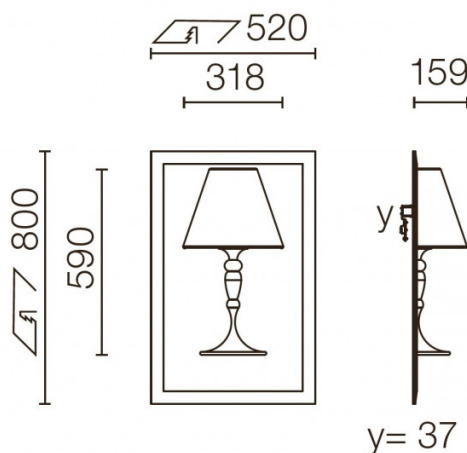

The Flos Architectural Abajourd'Hui range of lights includes both this small wall lamp and a [large wall lamp](#). The Abajourd'Hui small wall light is semi-recessed, revealing only half its profile. Similar to the [Soft Spun collection](#), the Abajourd'Hui light is a delicate and minimal design which requires plasterboard installation. The wall lamp comes in its natural plaster state, and can be painted any colour if desired.

PRODUCT SPECIFICATION

Light Source: 1 x Max 75W E27 (excluded)

IP Code: 20

Dimming: Dimmable via mains phase dimming.

Dimensions: Height: 80cm
Width: 52cm
Depth: 15.9cm

For all sales and technical enquiries, please contact: