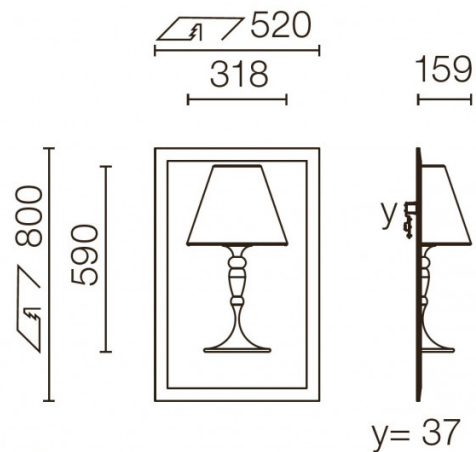

FLOS

Flos Abajourd'Hui Small Wall Light

LA7580

SOURCE: <https://www.davidvillagelighting.co.uk/product/Flos-AbajourdHui-Small-Wall-Light/14839>

PRODUCT DESCRIPTION

Abajourd'Hui Small Semi Recessed Wall Light by Flos

The Flos Architectural Abajourd'Hui range of lights includes both this small wall lamp and a [large wall lamp](#). The Abajourd'Hui small wall light is semi recessed, revealing only half its profile. Similar to the [Soft Spun collection](#), the Abajourd'Hui light is a delicate and minimal design which requires plasterboard installation. The wall lamp comes in its natural plaster state, and can be painted any colour if desired.

PRODUCT SPECIFICATION

- Light Source:** 1 x E27 75W max (excluded)
- IP Code:** 20
- Dimming:** Dimmable via mains phase dimming
- Dimensions:** 80cm height
52cm width
15.9cm depth

For all sales and technical enquiries, please contact: