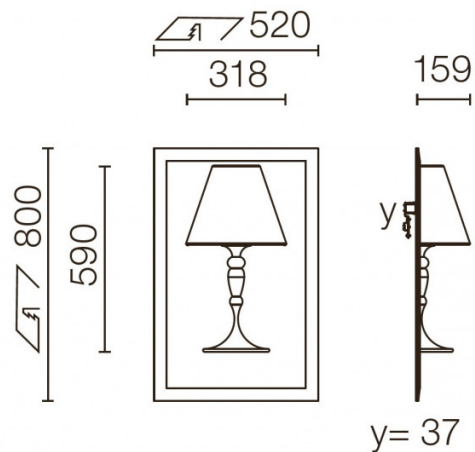

FLOS

Flos Abajourd'Hui Small Wall Light

LA7580

SOURCE: <https://www.davidvillagelighting.co.uk/product/Flos-AbajourdHui-Small-Wall-Light/14839>

PRODUCT DESCRIPTION

Abajourd'Hui Small Semi Recessed Wall Light by Flos

The Flos Architectural Abajourd'Hui range of lights includes both this small wall lamp and a [large wall lamp](#). The Abajourd'Hui small wall light is semi recessed, revealing only half its profile. Similar to the [Soft Spun collection](#), the Abajourd'Hui light is a delicate and minimal design which requires plasterboard installation. The wall lamp comes in its natural plaster state, and can be painted any colour if desired.

PRODUCT SPECIFICATION

- Light Source:** 1 x E27 75W max (excluded)
- IP Code:** 20
- Dimming:** Dimmable via mains phase dimming
- Dimensions:** 80cm height  
52cm width  
15.9cm depth

For all sales and technical enquiries, please contact: