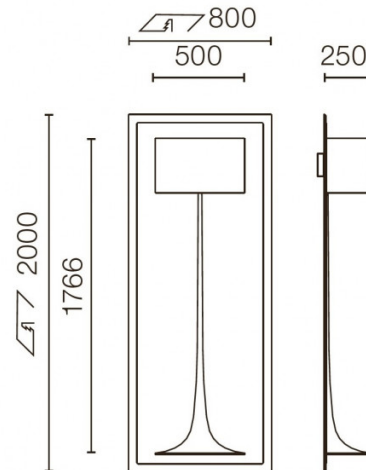

FLOS

Flos Soft Spun LED Floor Lamp

LA7579

SOURCE: <https://www.davidvillagelighting.co.uk/product/Flos-Soft-Spun-LED-Floor-Lamp/14838>

PRODUCT DESCRIPTION

Soft Spun LED Floor Lamp by Flos

The Soft Spun collection of lights by Flos was inspired by the original Spun lamp designed by Sebastian Wong. The Soft Spun range reflects the simple design of Wong's [Spun lamp](#) but reinvents its usage, with the Soft Spun lamps being mounted directly to the wall with only a half profile revealed.

The Soft Spun LED floor lamp requires flush installation into a plasterboard wall, and so is perfect for lighting hallways or as a floor lamp in a living area. Providing a diffused soft glow, the Soft Spun floor light can also be painted to suit internal decor, or left white as a contrast or to have minimal impact on a space.

The [Soft Spun family](#) also includes a table lamp and a halogen version of the Soft Spun in both table and floor versions.

PRODUCT SPECIFICATION

- Light** 35W, 3000K, 1800 lumens (shade) + 1.4W, 2700K, 80 lumens (base)
- Source:** 2700K, 80 lumens (base)
- IP Code:** 20
- Dimming:** Non-dimmable
- Dimensions:** 200cm height
80cm width
25cm depth