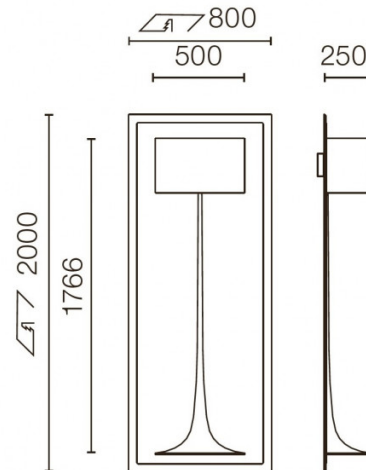

FLOS

Flos Soft Spun LED Floor Lamp

LA7579

SOURCE: <https://www.davidvillagelighting.co.uk/product/Flos-Soft-Spun-LED-Floor-Lamp/14838>

PRODUCT DESCRIPTION

Soft Spun LED Floor Lamp by Flos

The Soft Spun collection of lights by Flos was inspired by the original Spun lamp designed by Sebastian Wong. The Soft Spun range reflects the simple design of Wong's [Spun lamp](#) but reinvents its usage, with the Soft Spun lamps being mounted directly to the wall with only a half profile revealed.

The Soft Spun LED floor lamp requires flush installation into a plasterboard wall, and so is perfect for lighting hallways or as a floor lamp in a living area. Providing a diffused soft glow, the Soft Spun floor light can also be painted to suit internal decor, or left white as a contrast or to have minimal impact on a space.

The [Soft Spun family](#) also includes a table lamp and a halogen version of the Soft Spun in both table and floor versions.

PRODUCT SPECIFICATION

- Light** 35W, 3000K, 1800 lumens (shade) + 1.4W, 2700K, 80 lumens (base)
- Source:** 2700K, 80 lumens (base)
- IP Code:** 20
- Dimming:** Non-dimmable
- Dimensions:** 200cm height  
80cm width  
25cm depth