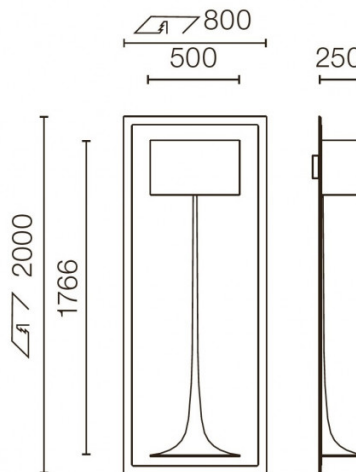

The Soft Spun LED floor lamp requires flush installation into a plasterboard wall, and so is perfect for lighting hallways or as a floor lamp in a living area. Providing a diffused soft glow, the Soft Spun floor light can also be painted to suit internal decor, or left white as a contrast or to have minimal impact on a space.

The [Soft Spun family](#) also includes a table lamp and a halogen version of the Soft Spun in both table and floor versions.

PRODUCT SPECIFICATION

- Light** 35W, 3000K, 1800 lumens (shade) + 1.4W, 2700K, 80 lumens (base)
- Source:** 2700K, 80 lumens (base)
- IP Code:** 20
- Dimming:** Non-dimmable
- Dimensions:** 200cm height
80cm width
25cm depth