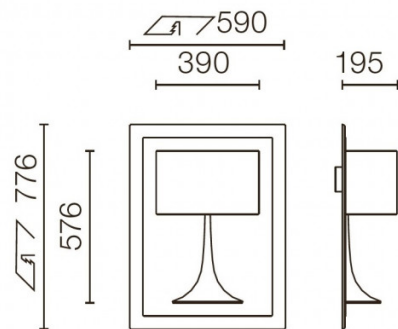

Requiring plasterboard installation, the table lamp can be painted to match any decor thanks to its construction material (plaster) or can remain white to blend into its surroundings. This table light perfectly suits a table situation in a hallway, landing, or as a bedside table lamp as it takes up no space on a side table.

The [Soft Spun range](#) also includes a floor lamp and an halogen version of the Soft Spun in both table and floor versions.

PRODUCT SPECIFICATION

- Light Source:** 35W, 3000K, 1800 lumens
- IP Code:** 20
- Dimming:** Non-dimmable
- Dimensions:** 77.6cm height
59cm width
19.5cm depth