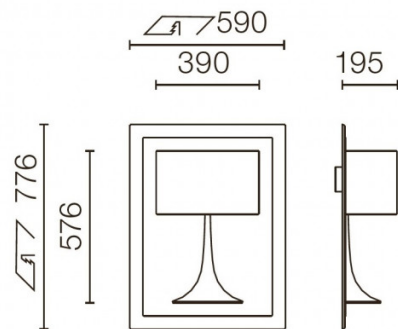

Requiring plasterboard installation, the table lamp can be painted to match any decor thanks to its construction material (plaster) or can remain white to blend into its surroundings. This table light perfectly suits a table situation in a hallway, landing, or as a bedside table lamp as it takes up no space on a side table.

The [Soft Spun range](#) also includes a floor lamp and an halogen version of the Soft Spun in both table and floor versions.

PRODUCT SPECIFICATION

- Light Source:** 35W, 3000K, 1800 lumens
- IP Code:** 20
- Dimming:** Non-dimmable
- Dimensions:** 77.6cm height  
59cm width  
19.5cm depth