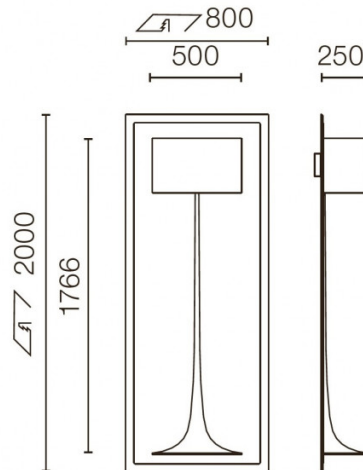

FLOS

Flos Soft Spun Floor Lamp

LA7575

SOURCE: <https://www.davidvillagelighting.co.uk/product/Flos-Soft-Spun-Floor-Lamp/14833>

PRODUCT DESCRIPTION

Soft Spun Floor Lamp by Flos

The Soft Spun series by Flos is a range of luminaires made from plaster with a minimal profile thanks to the flush plasterboard installation. Creating a three dimensional effect, the opal thermoplastic diffuser provides a diffused and soft glow to surroundings.

Originally inspired by Sebastian Wong's [Spun lamp](#), the simplicity and modernity of the design is clearly reflected in the Soft Spun floor lamp, now only revealing half its profile.

The [Soft Spun range](#) is made from plaster, and can be painted to suit individual decor, or left white to minimise visual impact on a space. The range also includes a table lamp, and both the table and floor lamp in an LED version.

PRODUCT SPECIFICATION

- Light Source:** 1 x R7s 160W max (excluded)
- IP Code:** 20
- Dimming:** Dimmable via mains phase dimming
- Dimensions:** 200cm height
80cm width
25cm depth

For all sales and technical enquiries, please contact: