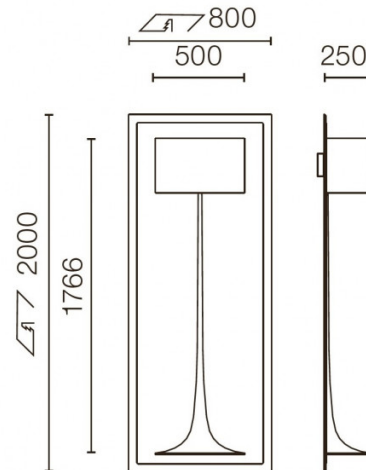

FLOS

Flos Soft Spun Floor Lamp

LA7575

SOURCE: <https://www.davidvillagelighting.co.uk/product/Flos-Soft-Spun-Floor-Lamp/14833>

PRODUCT DESCRIPTION

Soft Spun Floor Lamp by Flos

The Soft Spun series by Flos is a range of luminaires made from plaster with a minimal profile thanks to the flush plasterboard installation. Creating a three dimensional effect, the opal thermoplastic diffuser provides a diffused and soft glow to surroundings.

Originally inspired by Sebastian Wong's [Spun lamp](#), the simplicity and modernity of the design is clearly reflected in the Soft Spun floor lamp, now only revealing half its profile.

The [Soft Spun range](#) is made from plaster, and can be painted to suit individual decor, or left white to minimise visual impact on a space. The range also includes a table lamp, and both the table and floor lamp in an LED version.

PRODUCT SPECIFICATION

- Light Source:** 1 x R7s 160W max (excluded)
- IP Code:** 20
- Dimming:** Dimmable via mains phase dimming
- Dimensions:** 200cm height
80cm width
25cm depth

For all sales and technical enquiries, please contact: