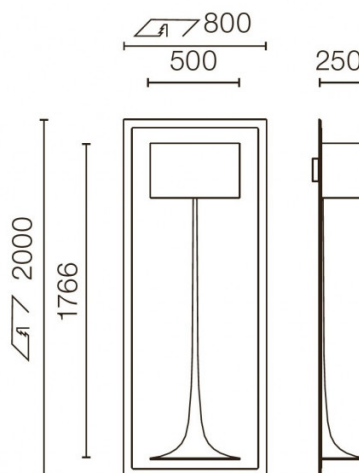

Originally inspired by Sebastian Wong's [Spun lamp](#), the simplicity and modernity of the design is clearly reflected in the Soft Spun floor lamp, now only revealing half its profile.

The [Soft Spun range](#) is made from plaster, and can be painted to suit individual decor, or left white to minimise visual impact on a space. The range also includes a table lamp, and both the table and floor lamp in an LED version.

PRODUCT SPECIFICATION

Light Source: 1 x R7s 160W max (excluded)

IP Code: 20

Dimming: Dimmable via mains phase dimming

Dimensions: 200cm height
80cm width
25cm depth

For all sales and technical enquiries, please contact: