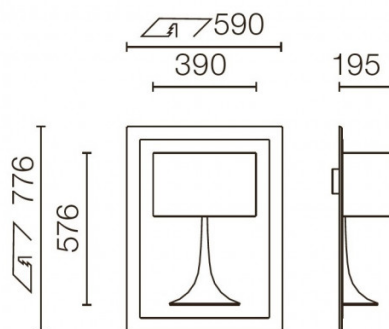

The [Soft Spun range](#) also includes a floor lamp and an LED version of the Soft Spun in both table and floor versions.

PRODUCT SPECIFICATION

- Light Source:** 1 x R7s 120W max (excluded)
- IP Code:** 20
- Dimming:** Dimmable via mains phase dimming
- Dimensions:** 77.6cm height
59cm width
19.5cm depth