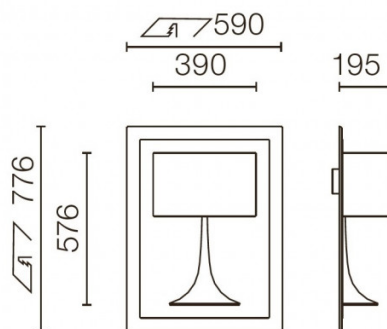

The [Soft Spun range](#) also includes a floor lamp and an LED version of the Soft Spun in both table and floor versions.

PRODUCT SPECIFICATION

Light Source: 1 x R7s 120W max (excluded)

IP Code: 20

Dimming: Dimmable via mains phase dimming

Dimensions: 77.6cm height
59cm width
19.5cm depth

For all sales and technical enquiries, please contact:

+44 (0)114 263 4266

info@davidvillagelighting.co.uk

www.davidvillagelighting.co.uk