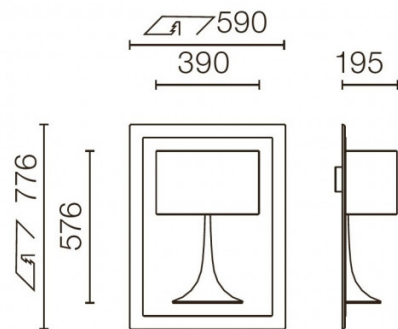

The [Soft Spun range](#) also includes a floor lamp and an LED version of the Soft Spun in both table and floor versions.

PRODUCT SPECIFICATION

- Light Source:** 1 x R7s 120W max (excluded)
- IP Code:** 20
- Dimming:** Dimmable via mains phase dimming
- Dimensions:** 77.6cm height
59cm width
19.5cm depth