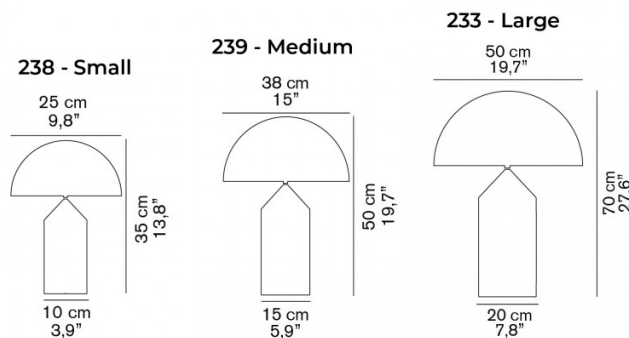

Oluce Atollo Table Lamp

LA9382

SOURCE: <https://www.davidvillagelighting.co.uk/product/Oluce-Atollo-Table-Lamp/14823>

PRODUCT DESCRIPTION

Designer: Vico Magistretti

Oluce Atollo Table Lamp

The Oluce Atollo Table Lamp, designed by Vico Magistretti in 1977, revolutionised the traditional bedside lamp with its iconic geometric design. Comprising a cone-shaped base, a cylindrical stem, and a hemispherical shade, this lamp offers a harmonious blend of minimalism and elegance. Its unique form has earned global recognition, including the prestigious Compasso d'Oro award in 1979, and continues to be celebrated as a masterpiece of Italian design. The Atollo lamp provides direct and reflected light, creating an inviting ambience in any room.

PRODUCT SPECIFICATION

- Light Source:** **Small:** 2 x Max 40W E14 (Excluded)
Medium: 2 x Max 75W E27 (Excluded)
Large: 2 x Max 100W E27 (Excluded)
- IP Code:** 20
- Dimming:** **Small:** In-line on/off switch included on cable.
Medium/Large: In-line dimmer included on cable.
- Dimensions: Small:**
Shade: Ø25cm
Height: 35cm
Base: Ø10cm
- Medium:**
Shade: Ø38cm
Height: 50cm
Base: Ø15cm
- Large:**
Shade: Ø50cm
Height: 70cm
Base: Ø20cm