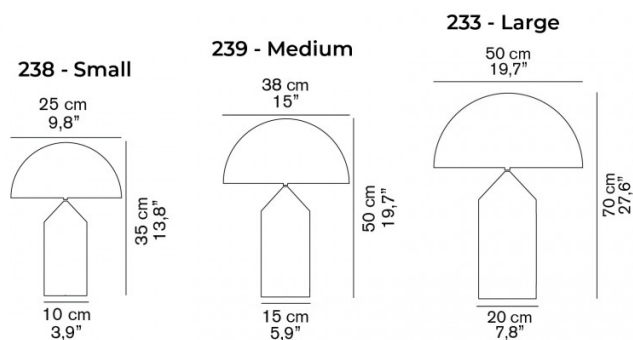

Oluce Atollo Table Lamp

LA9382

SOURCE: <https://www.davidvillagelighting.co.uk/product/Oluce-Atollo-Table-Lamp/14823>

PRODUCT DESCRIPTION

Designer: Vico Magistretti

Oluce Atollo Table Lamp

The Oluce Atollo Table Lamp, designed by Vico Magistretti in 1977, revolutionised the traditional bedside lamp with its iconic geometric design. Comprising a cone-shaped base, a cylindrical stem, and a hemispherical shade, this lamp offers a harmonious blend of minimalism and elegance. Its unique form has earned global recognition, including the prestigious Compasso d'Oro award in 1979, and continues to be celebrated as a masterpiece of Italian design. The Atollo lamp provides direct and reflected light, creating an inviting ambience in any room.

PRODUCT SPECIFICATION

- Light Source:** **Small:** 2 x Max 40W E14 (Excluded)
Medium: 2 x Max 75W E27 (Excluded)
Large: 2 x Max 100W E27 (Excluded)
- IP Code:** 20
- Dimming:** **Small:** In-line on/off switch included on cable.
Medium/Large: In-line dimmer included on cable.
- Dimensions:** **Small:**
Shade: Ø25cm
Height: 35cm
Base: Ø10cm
- Medium:**
Shade: Ø38cm
Height: 50cm
Base: Ø15cm
- Large:**
Shade: Ø50cm
Height: 70cm
Base: Ø20cm