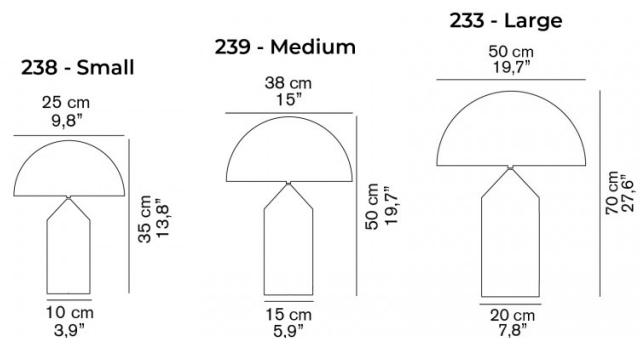

Oluce Atollo Table Lamp

LA9382

SOURCE: <https://www.davidvillagelighting.co.uk/product/Oluce-Atollo-Table-Lamp/14823>

PRODUCT DESCRIPTION

Designer: Vico Magistretti

Oluce Atollo Table Lamp

The Oluce Atollo Table Lamp, designed by Vico Magistretti in 1977, revolutionised the traditional bedside lamp with its iconic geometric design. Comprising a cone-shaped base, a cylindrical stem, and a hemispherical shade, this lamp offers a harmonious blend of minimalism and elegance. Its unique form has earned global recognition, including the prestigious Compasso d'Oro award in 1979, and continues to be celebrated as a masterpiece of Italian design. The Atollo lamp provides direct and reflected light, creating an inviting ambience in any room.

PRODUCT SPECIFICATION

- Light Source:** **Small:** 2 x Max 40W E14 (Excluded)
Medium: 2 x Max 75W E27 (Excluded)
Large: 2 x Max 100W E27 (Excluded)
- IP Code:** 20
- Dimming:** **Small:** In-line on/off switch included on cable.
Medium/Large: In-line dimmer included on cable.
- Dimensions:** **Small:**
Shade: Ø25cm
Height: 35cm
Base: Ø10cm

Medium:
Shade: Ø38cm
Height: 50cm
Base: Ø15cm

Large:
Shade: Ø50cm
Height: 70cm
Base: Ø20cm

For all sales and technical enquiries, please contact:

+44 (0)114 263 4266

info@davidvillagelighting.co.uk

www.davidvillagelighting.co.uk