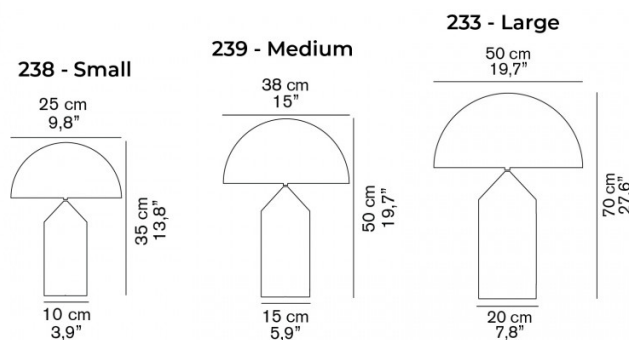

Oluce Atollo Table Lamp

LA9382

SOURCE: <https://www.davidvillagelighting.co.uk/product/Oluce-Atollo-Table-Lamp/14823>

PRODUCT DESCRIPTION

Designer: Vico Magistretti

Oluce Atollo Table Lamp

The Oluce Atollo Table Lamp, designed by Vico Magistretti in 1977, revolutionised the traditional bedside lamp with its iconic geometric design. Comprising a cone-shaped base, a cylindrical stem, and a hemispherical shade, this lamp offers a harmonious blend of minimalism and elegance. Its unique form has earned global recognition, including the prestigious Compasso d'Oro award in 1979, and continues to be celebrated as a masterpiece of Italian design. The Atollo lamp provides direct and reflected light, creating an inviting ambience in any room.

PRODUCT SPECIFICATION

- Light Source:** **Small:** 2 x Max 40W E14 (Excluded)
Medium: 2 x Max 75W E27 (Excluded)
Large: 2 x Max 100W E27 (Excluded)
- IP Code:** 20
- Dimming:** **Small:** In-line on/off switch included on cable.
Medium/Large: In-line dimmer included on cable.
- Dimensions:** **Small:**
Shade: Ø25cm
Height: 35cm
Base: Ø10cm
- Medium:**
Shade: Ø38cm
Height: 50cm
Base: Ø15cm
- Large:**
Shade: Ø50cm
Height: 70cm
Base: Ø20cm