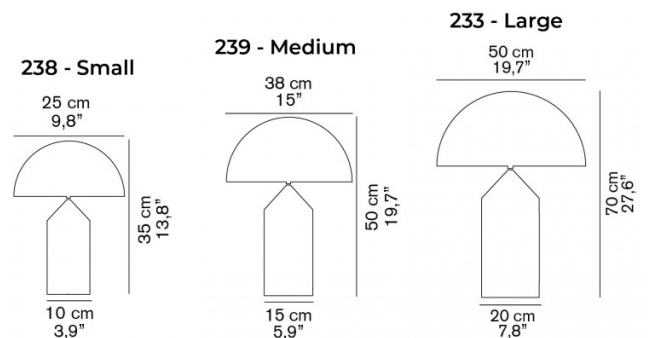

## PRODUCT SPECIFICATION

**Light Source:** **Small** - 2X Max 40W, E14 (excluded)  
**Medium** - 2X Max 75W, E27 (excluded)  
**Large** - 2X Max 100W, E27 (excluded)

**IP Code:** 20

**Dimming:** **Small** - In line on/off switch included on cable  
**Medium** - In line dimmer included on cable  
**Large** - In line dimmer included on cable

**Dimensions: Small:**  
 Shade: Ø 25cm  
 Height: 35cm  
 Base: Ø 10cm

**Medium:**  
 Shade: Ø 38cm  
 Height: 50cm  
 Base: Ø 15cm

**Large:**  
 Shade: Ø 50cm  
 Height: 70cm  
 Base: Ø 20cm

**For all sales and technical enquiries, please contact:**