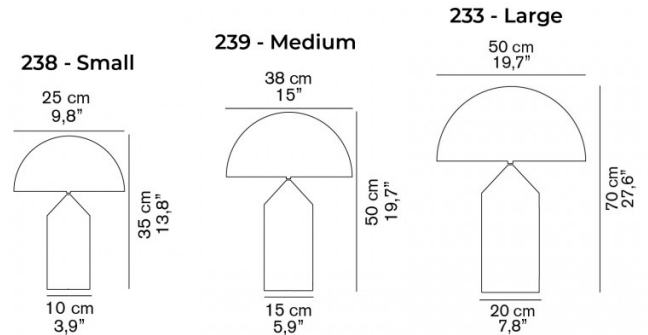

PRODUCT SPECIFICATION

Light Source: **Small** - 2X Max 40W, E14 (excluded)
Medium - 2X Max 75W, E27 (excluded)
Large - 2X Max 100W, E27 (excluded)

IP Code: 20

Dimming: **Small** - In line on/off switch included on cable
Medium - In line dimmer included on cable
Large - In line dimmer included on cable

Dimensions: Small:
 Shade: Ø 25cm
 Height: 35cm
 Base: Ø 10cm

Medium:
 Shade: Ø 38cm
 Height: 50cm
 Base: Ø 15cm

Large:
 Shade: Ø 50cm
 Height: 70cm
 Base: Ø 20cm

For all sales and technical enquiries, please contact: