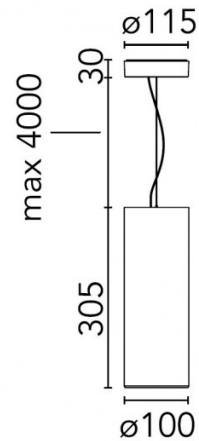

PRODUCT SPECIFICATION

- Light Source:** 9W, 3000K, 498 lumens
- IP Code:** 20
- Dimming:** Non-dimmable
- Dimensions:** Ø10cm
30.5cm height
Ø11.5cm ceiling rose
400cm max. cable length

For all sales and technical enquiries, please contact: