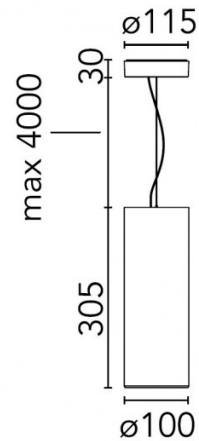

PRODUCT SPECIFICATION

- Light Source:** 9W, 3000K, 498 lumens
- IP Code:** 20
- Dimming:** Non-dimmable
- Dimensions:** Ø10cm  
30.5cm height  
Ø11.5cm ceiling rose  
400cm max. cable length

For all sales and technical enquiries, please contact: