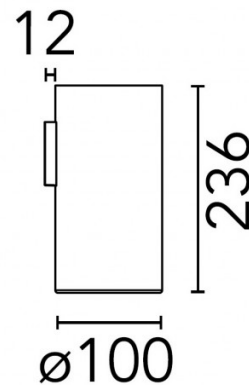

PRODUCT SPECIFICATION

Light Source: 9W, 3000K, 498 lumens

IP Code: 20

Dimming: Non-dimmable

Dimensions: Ø10cm
23.6cm height

For all sales and technical enquiries, please contact:

+44 (0)114 263 4266

info@davidvillagelighting.co.uk