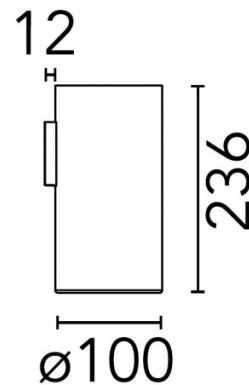

PRODUCT SPECIFICATION

**Light Source:** 9W, 3000K, 498 lumens

**IP Code:** 20

**Dimming:** Non-dimmable

**Dimensions:** Ø10cm  
23.6cm height

For all sales and technical enquiries, please contact:

+44 (0)114 263 4266