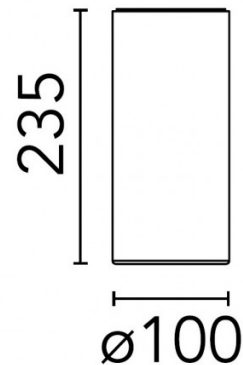

Available in the following colour options for the exterior:
Black, brushed aluminium, white and brown

Available in the following colour options for the interior:
Black, blue, gold and white

The Flos Kap LED Surface ceiling light also comes in a range of sizes. For further details and pricing please [contact us](#).

PRODUCT SPECIFICATION

Light Source: 9W, 3000K, 498 lumens

IP Code: 20

Dimming: Non-dimmable

Dimensions: Ø10cm
23.5cm height

For all sales and technical enquiries, please contact:

+44 (0)114 263 4266

info@davidvillagelighting.co.uk