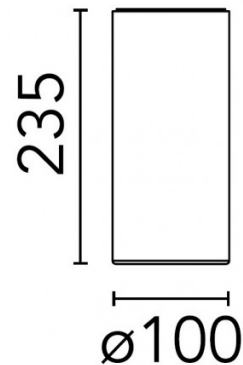

## PRODUCT SPECIFICATION

**Light Source:** 9W, 3000K, 498 lumens

**IP Code:** 20

**Dimming:** Non-dimmable

**Dimensions:** Ø10cm  
23.5cm height

**For all sales and technical enquiries, please contact:**

+44 (0)114 263 4266