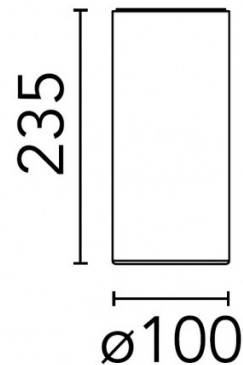

PRODUCT SPECIFICATION

Light Source: 9W, 3000K, 498 lumens

IP Code: 20

Dimming: Non-dimmable

Dimensions: Ø10cm
23.5cm height

For all sales and technical enquiries, please contact:

+44 (0)114 263 4266

info@davidvillagelighting.co.uk