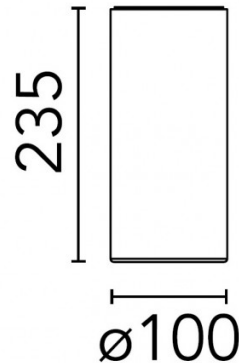

PRODUCT SPECIFICATION

Light Source: 9W, 3000K, 498 lumens

IP Code: 20

Dimming: Non-dimmable

Dimensions: Ø10cm
23.5cm height

For all sales and technical enquiries, please contact:

+44 (0)114 263 4266

info@davidvillagelighting.co.uk