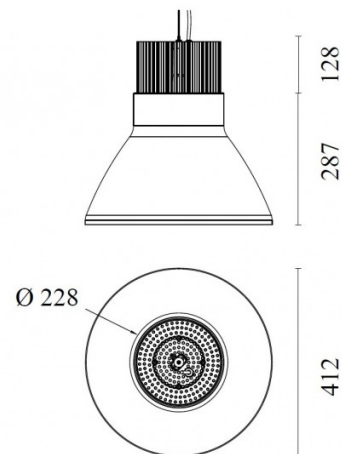

FLOS

Flos Light Bell LED Pendant

LA7555

SOURCE: <https://www.davidvillagelighting.co.uk/product/Flos-Light-Bell-LED-Pendant/14805>

PRODUCT DESCRIPTION

Designer: Piero Lissoni

Light Bell LED Pendant Light by Flos

Please note, the Light Bell pendant comes complete with a ceiling grey rosette and 4m. cable.

PRODUCT SPECIFICATION

- Light Source:** 49.5W, 2700K, 6388 lumens
- IP Code:** 20
- Dimming:** Dimmable via Dali dimming systems. Please consult your electrician, additional wiring may be required on site.
- Dimensions:** Ø41.2cm shade
28.7cm shade height
Ø22.8cm light source