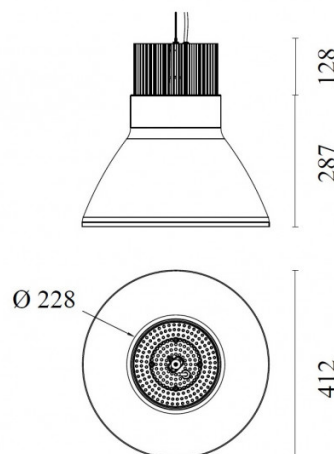

FLOS

Flos Light Bell LED Pendant

LA7555

SOURCE: <https://www.davidvillagelighting.co.uk/product/Flos-Light-Bell-LED-Pendant/14805>

PRODUCT DESCRIPTION

Designer: Piero Lissoni

Light Bell LED Pendant Light by Flos

Please note, the Light Bell pendant comes complete with a ceiling grey rosette and 4m. cable.

PRODUCT SPECIFICATION

- Light Source:** 49.5W, 2700K, 6388 lumens
- IP Code:** 20
- Dimming:** Dimmable via Dali dimming systems. Please consult your electrician, additional wiring may be required on site.
- Dimensions:** Ø41.2cm shade
28.7cm shade height
Ø22.8cm light source