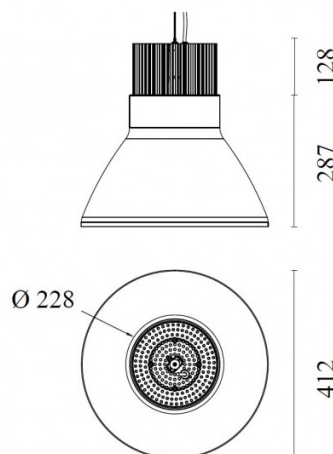

Please note, the Light Bell pendant comes complete with a ceiling grey rosette and 4m. cable.

PRODUCT SPECIFICATION

- Light Source:** 49.5W, 2700K, 6388 lumens
- IP Code:** 20
- Dimming:** Dimmable via Dali dimming systems. Please consult your electrician, additional wiring may be required on site.
- Dimensions:** Ø41.2cm shade
28.7cm shade height
Ø22.8cm light source