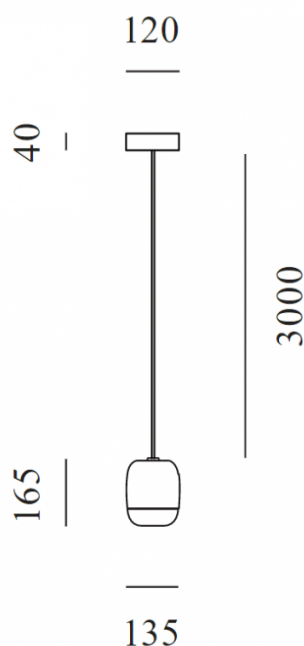

A single pendant can be used as a smaller alternative to the original Gong, with the option of either a standard ceiling rose, mini canopy, or lateral cable system to connect it to the ceiling, but the Gong Mini really comes into its own when used as part of a multi-light installation. A number of radial, linear, and cascading compositions are available, either with three, five, seven, or nine lights and a round or square ceiling rose, or with between two and five lights and a lateral cable system. The integrated LED light source creates a relaxing ambience which is well-suited to any seating, dining, or waiting area in both residential and commercial environments.

PRODUCT SPECIFICATION

Light Source: 4.2W, 2700K, 300 lumens

IP Code: 20

Dimming: Dimmable via mains phase dimming

Dimensions: Ø13.5cm shade
16.5cm shade height
Ø12cm ceiling rose
300cm cable length

For all sales and technical enquiries, please contact: