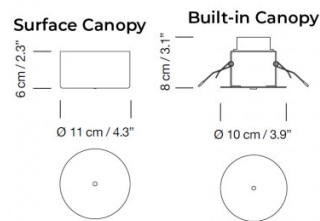

## PRODUCT SPECIFICATION

- Light Source:** 3.7W, 2700K, 416 Lumens
- IP Code:** 20
- Dimming:** Non-Dimmable.
- Dimensions:** Shade: Ø22cm  
Shade Height: 16cm  
Cable Length: 300-800cm  
Surface Canopy: Ø11cm x 6cm