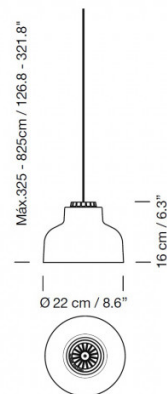

## PRODUCT SPECIFICATION

- Light Source:** 3.7W, 2700K, 416 Lumens
- IP Code:** 20
- Dimming:** Non-Dimmable.
- Dimensions:** Shade: Ø22cm  
Shade Height: 16cm  
Cable Length: 300-800cm  
Surface Canopy: Ø11cm x 6cm