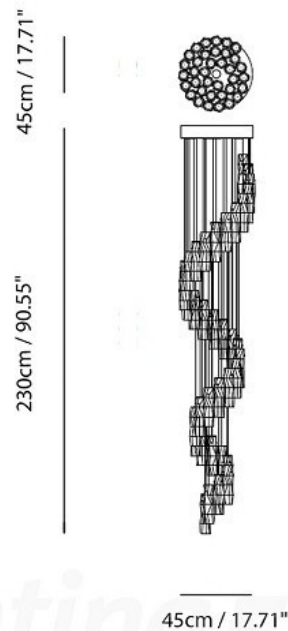

For all sales and technical enquiries, please contact:

+44 (0)114 263 4266

info@davidvillagelighting.co.uk

www.davidvillagelighting.co.uk