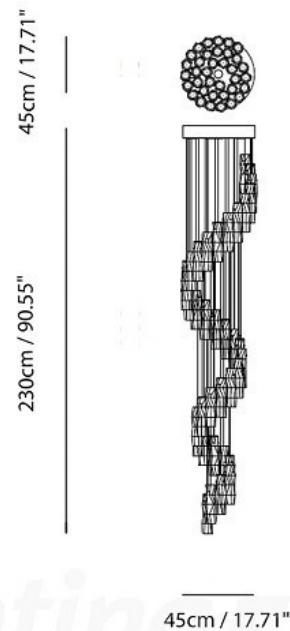

For all sales and technical enquiries, please contact:

+44 (0)114 263 4266

info@davidvillagelighting.co.uk

www.davidvillagelighting.co.uk