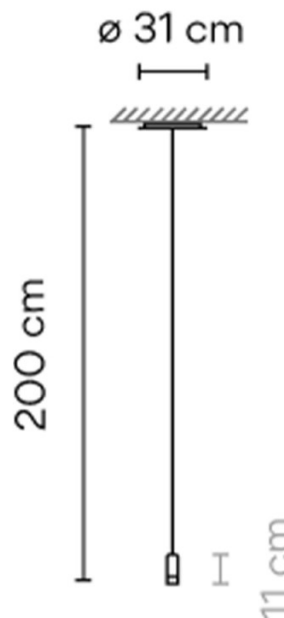

VIBIA

Vibia Wireflow 0345 LED Pendant

LA7485

SOURCE: <https://www.davidvillagelighting.co.uk/product/Vibia-Wireflow-0345-LED-Pendant/14723>

PRODUCT DESCRIPTION

Designer: Arik Levy

Vibia Wireflow 0345 Pendant

Designed by Arik Levy for Vibia, the Wireflow 0345 Pendant is the smallest in the range. Featuring only one light source, this LED pendant can be displayed individually or in clusters for larger spaces. The canopy can be installed on either a wall or ceiling and the cable can be directed as you wish to create a unique configuration, the Vibia Wireflow Freeform Pendant is one of the brand's most versatile releases.

PRODUCT SPECIFICATION

- Light Source:** 4.5W, 2700K, 490 Lumens
- IP Code:** 20
- Dimming:** Dimmable via 1-10V/Push to make dimming systems. Please consult your electrician, additional wiring may be required on site.
- Dimensions:** Shade: Ø5cm
Shade Height: 11cm
Drop Height: 200cm
Ceiling Canopy: Ø31cm