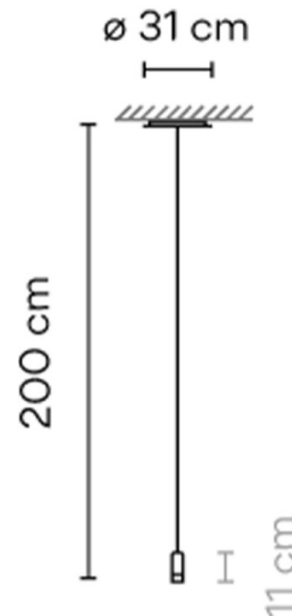

VIBIA

Vibia Wireflow 0345 LED Pendant

LA7485

SOURCE: <https://www.davidvillagelighting.co.uk/product/Vibia-Wireflow-0345-LED-Pendant/14723>

PRODUCT DESCRIPTION

Designer: Arik Levy

Vibia Wireflow 0345 Pendant

Designed by Arik Levy for Vibia, the Wireflow 0345 Pendant is the smallest in the range. Featuring only one light source, this LED pendant can be displayed individually or in clusters for larger spaces. The canopy can be installed on either a wall or ceiling and the cable can be directed as you wish to create a unique configuration, the Vibia Wireflow Freeform Pendant is one of the brand's most versatile releases.

PRODUCT SPECIFICATION

- Light Source:** 4.5W, 2700K, 490 Lumens
- IP Code:** 20
- Dimming:** Dimmable via 1-10V/Push to make dimming systems. Please consult your electrician, additional wiring may be required on site.
- Dimensions:** Shade: Ø5cm
Shade Height: 11cm
Drop Height: 200cm
Ceiling Canopy: Ø31cm