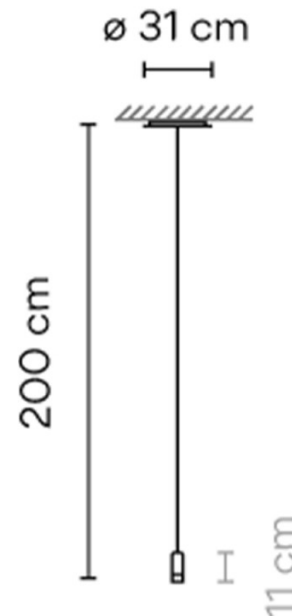

VIBIA

Vibia Wireflow 0345 LED Pendant

LA7485

SOURCE: <https://www.davidvillagelighting.co.uk/product/Vibia-Wireflow-0345-LED-Pendant/14723>

PRODUCT DESCRIPTION

Designer: Arik Levy

Vibia Wireflow 0345 Pendant

Designed by Arik Levy for Vibia, the Wireflow 0345 Pendant is the smallest in the range. Featuring only one light source, this LED pendant can be displayed individually or in clusters for larger spaces. The canopy can be installed on either a wall or ceiling and the cable can be directed as you wish to create a unique configuration, the Vibia Wireflow Freeform Pendant is one of the brand's most versatile releases.

PRODUCT SPECIFICATION

Light Source:	4.5W, 2700K, 490 Lumens
IP Code:	20
Dimming:	Dimmable via 1-10V/Push to make dimming systems. Please consult your electrician, additional wiring may be required on site.
Dimensions:	Shade: Ø5cm Shade Height: 11cm Drop Height: 200cm Ceiling Canopy: Ø31cm