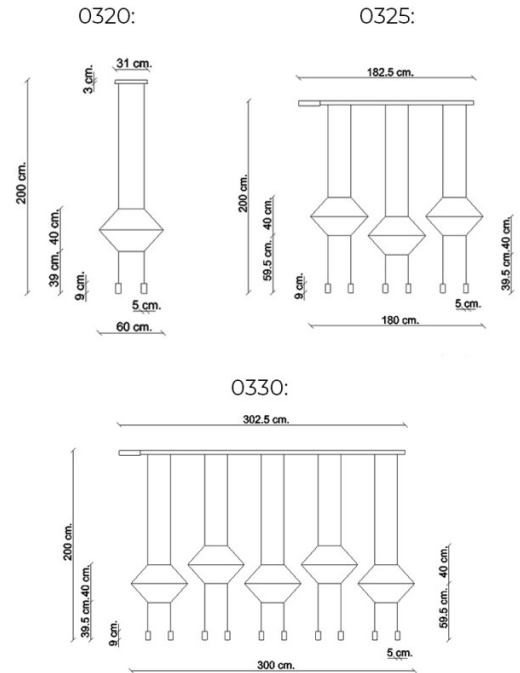

Designed by architect Arik Levy, the Vibia Wireflow Lineal LED Suspension features the same iconic black electrical cables as the other Wireflow collections, but are configured together in 2D shapes. Each of these black cables features an integrated LED light source at its end, providing a functional downlight that can be supplied with or without a diffuser. Available in numerous sizes, each Vibia Wireflow Lineal suspension offers a different number of light sources. The 0320 Suspension features two LED lamps, the 0325 Suspension has six and the 0330 boasts ten.

PRODUCT SPECIFICATION

Light Source: **0320:** 2 x Max 4.5W, 2700K, 121 Lumens
0325: 6 x Max 4.5W, 2700k, 121 Lumens
0330: 10 x Max 4.5W, 2700K 121 Lumens

IP Code: 20

Dimming: Dimmable via 1-10V/Push to make dimming systems. Please consult your electrician, additional wiring may be required.

Dimensions: 0320:

Width: 57cm
Body Height: 40cm
Drop Height: 121cm
Full Height: 200cm

0325:

Width: 155cm
Body Height: 40cm
Drop Height: 101cm
Full Height: 200cm

0330:

Width: 275cm
Body Height: 40cm
Drop Height: 121cm
Full Height: 200cm