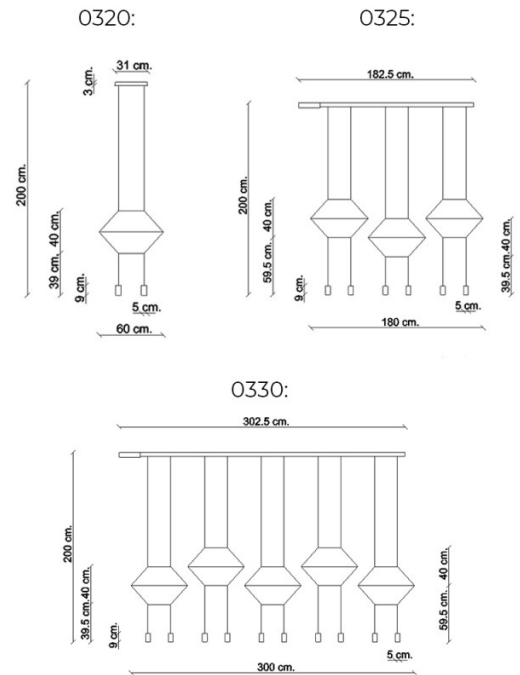

Designed by architect Arik Levy, the Vibia Wireflow Lineal LED Suspension features the same iconic black electrical cables as the other Wireflow collections, but are configured together in 2D shapes. Each of these black cables features an integrated LED light source at its end, providing a functional downlight that can be supplied with or without a diffuser. Available in numerous sizes, each Vibia Wireflow Lineal suspension offers a different number of light sources. The 0320 Suspension features two LED lamps, the 0325 Suspension has six and the 0330 boasts ten.

PRODUCT SPECIFICATION

Light Source: **0320:** 2 x Max 4.5W, 2700K, 121 Lumens
0325: 6 x Max 4.5W, 2700k, 121 Lumens
0330: 10 x Max 4.5W, 2700K 121 Lumens

IP Code: 20

Dimming: Dimmable via 1-10V/Push to make dimming systems. Please consult your electrician, additional wiring may be required.

Dimensions: 0320:

Width: 57cm
Body Height: 40cm
Drop Height: 121cm
Full Height: 200cm

0325:

Width: 155cm
Body Height: 40cm
Drop Height: 101cm
Full Height: 200cm

0330:

Width: 275cm
Body Height: 40cm
Drop Height: 121cm
Full Height: 200cm