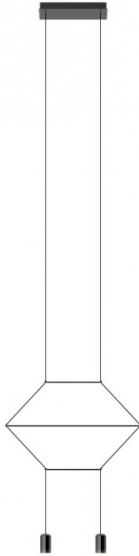

VIBIA

LA7478

Vibia Wireflow Lineal LED Suspension

SOURCE: <https://www.davidvillagelighting.co.uk/product/Vibia-Wireflow-Lineal-LED-Suspension/14714>

PRODUCT DESCRIPTION

Designer: Arik Levy

Vibia Wireflow Lineal LED Suspension

Designed by architect Arik Levy, the Vibia Wireflow Lineal LED Suspension features the same iconic black electrical cables as the other Wireflow collections, but are configured together in 2D shapes. Each of these black cables features an integrated LED light source at its end, providing a functional downlight that can be supplied with or without a diffuser. Available in numerous sizes, each Vibia Wireflow Lineal suspension offers a different number of light sources. The 0320 Suspension features two LED lamps, the 0325 Suspension has six and the 0330 boasts ten.

The Vibia Wireflow Lineal hanging lamps race pure minimalist forms in two dimensions, creating a captivating graphic feel. Each of these designs manages to make a statement that becomes obtrusive in your interior. The smaller variants of this suspension light are perfect for residential spaces, whereas the larger Wireflow 0330 Suspension is best used in larger commercial spaces where it can reach its full potential. A beautiful addition above accent pieces, such as a dining table, kitchen island, countertops or bars.

Dimensions: 0320:

Width: 57cm
Body Height: 40cm
Drop Height: 121cm
Full Height: 200cm

0325:

Width: 155cm
Body Height: 40cm
Drop Height: 101cm
Full Height: 200cm

0330:

Width: 275cm
Body Height: 40cm
Drop Height: 121cm
Full Height: 200cm