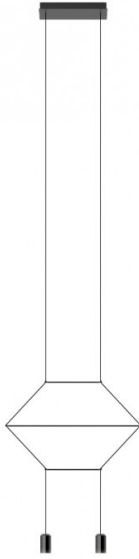

VIBIA

LA7478

Vibia Wireflow Lineal LED Suspension

SOURCE: <https://www.davidvillagelighting.co.uk/product/Vibia-Wireflow-Lineal-LED-Suspension/14714>

PRODUCT DESCRIPTION

Designer: Arik Levy

Vibia Wireflow Lineal LED Suspension

Designed by architect Arik Levy, the Vibia Wireflow Lineal LED Suspension features the same iconic black electrical cables as the other Wireflow collections, but are configured together in 2D shapes. Each of these black cables features an integrated LED light source at its end, providing a functional downlight that can be supplied with or without a diffuser. Available in numerous sizes, each Vibia Wireflow Lineal suspension offers a different number of light sources. The 0320 Suspension features two LED lamps, the 0325 Suspension has six and the 0330 boasts ten.

The Vibia Wireflow Lineal hanging lamps race pure minimalist forms in two dimensions, creating a captivating graphic feel. Each of these designs manages to make a statement that becomes obtrusive in your interior. The smaller variants of this suspension light are perfect for residential spaces, whereas the larger Wireflow 0330 Suspension is best used in larger commercial spaces where it can reach its full potential. A beautiful addition above accent pieces, such as a dining table, kitchen island, countertops or bars.

Dimensions: 0320:

Width: 57cm
Body Height: 40cm
Drop Height: 121cm
Full Height: 200cm

0325:

Width: 155cm
Body Height: 40cm
Drop Height: 101cm
Full Height: 200cm

0330:

Width: 275cm
Body Height: 40cm
Drop Height: 121cm
Full Height: 200cm