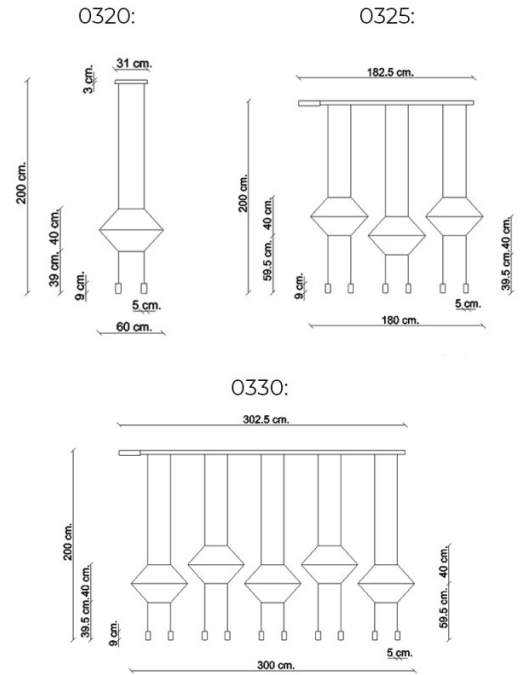

Designed by architect Arik Levy, the Vibia Wireflow Lineal LED Suspension features the same iconic black electrical cables as the other Wireflow collections, but are configured together in 2D shapes. Each of these black cables features an integrated LED light source at its end, providing a functional downlight that can be supplied with or without a diffuser. Available in numerous sizes, each Vibia Wireflow Lineal suspension offers a different number of light sources. The 0320 Suspension features two LED lamps, the 0325 Suspension has six and the 0330 boasts ten.

PRODUCT SPECIFICATION

Light Source: **0320:** 2 x Max 4.5W, 2700K, 121 Lumens
0325: 6 x Max 4.5W, 2700k, 121 Lumens
0330: 10 x Max 4.5W, 2700K 121 Lumens

IP Code: 20

Dimming: Dimmable via 1-10V/Push to make dimming systems. Please consult your electrician, additional wiring may be required.

Dimensions: 0320:

Width: 57cm
Body Height: 40cm
Drop Height: 121cm
Full Height: 200cm

0325:

Width: 155cm
Body Height: 40cm
Drop Height: 101cm
Full Height: 200cm

0330:

Width: 275cm
Body Height: 40cm
Drop Height: 121cm
Full Height: 200cm