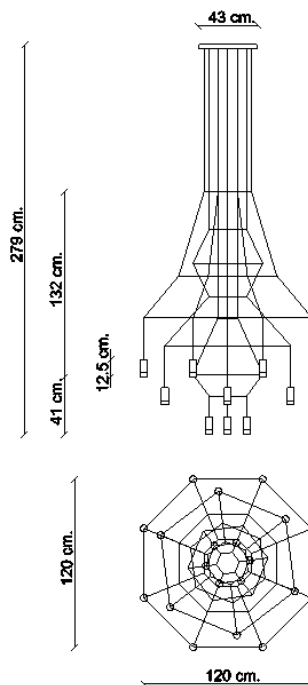

The Vibia Wireflow 0315 is the largest in the collection, featuring 20 light sources. Designed by Arik Levy, a designer, artist, photographer and technician the Wireflow 0315 Chandelier is a beautiful addition to commercial spaces. It is crafted from black electrical cables which are combined to create sharp 3D geometric shapes and aims to produce a contemporary chandelier which simplifies the classic silhouette whilst still making a statement. This Vibia LED light takes chandeliers to a futuristic dimension.

PRODUCT SPECIFICATION

- Light Source:** 20 x 4.5W, 2700K, 121 Lumens
- IP Code:** 20
- Dimming:** Dimmable via Dali/1-10V/Push to make dimming systems. Please consult your electrician, additional wiring may be required.
- Dimensions:** Ø120cm
 Shade Height: 161cm
 Drop Height: 106cm
 Full Height: Height: 279cm
 Ceiling Canopy: Ø43cm