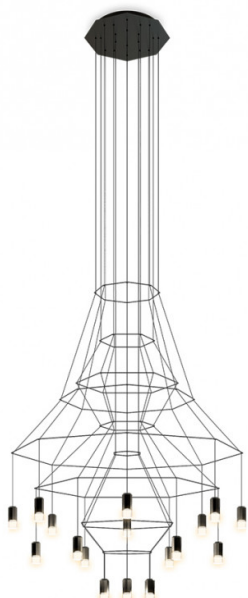

VIBIA

**Vibia Wireflow 0315 LED
Chandelier**

LA7477

SOURCE: <https://www.davidvillagelighting.co.uk/product/Vibia-Wireflow-0315-LED-Chandelier/14713>

PRODUCT DESCRIPTION

Designer: Arik Levy

Vibia Wireflow 0315 Chandelier

The Vibia Wireflow 0315 is the largest in the collection, featuring 20 light sources. Designed by Arik Levy, a designer, artist, photographer and technician the Wireflow 0315 Chandelier is a beautiful addition to commercial spaces. It is crafted from black electrical cables which are combined to create sharp 3D geometric shapes and aims to produce a contemporary chandelier which simplifies the classic silhouette whilst still making a statement. This Vibia LED light takes chandeliers to a futuristic dimension.

The Wireflow 0315 Suspension provides the user with a functional downlight, perfect for atriums, hotel lobbies, large living areas, restaurants and bars. Thanks to the black finish it can easily adapt to a range of interiors and suit a variety of styles.

PRODUCT SPECIFICATION

- Light Source:** 20 x 4.5W, 2700K, 121 Lumens
- IP Code:** 20
- Dimming:** Dimmable via Dali/1-10V/Push to make dimming systems. Please consult your electrician, additional wiring may be required.
- Dimensions:** Ø120cm
 Shade Height: 161cm
 Drop Height: 106cm
 Full Height: Height: 279cm
 Ceiling Canopy: Ø43cm