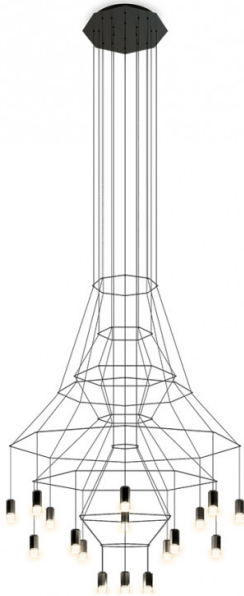

VIBIA

**Vibia Wireflow 0315 LED
Chandelier**

LA7477

SOURCE: <https://www.davidvillagelighting.co.uk/product/Vibia-Wireflow-0315-LED-Chandelier/14713>

PRODUCT DESCRIPTION

Designer: Arik Levy

Vibia Wireflow 0315 Chandelier

The Vibia Wireflow 0315 is the largest in the collection, featuring 20 light sources. Designed by Arik Levy, a designer, artist, photographer and technician the Wireflow 0315 Chandelier is a beautiful addition to commercial spaces. It is crafted from black electrical cables which are combined to create sharp 3D geometric shapes and aims to produce a contemporary chandelier which simplifies the classic silhouette whilst still making a statement. This Vibia LED light takes chandeliers to a futuristic dimension.

The Wireflow 0315 Suspension provides the user with a functional downlight, perfect for atriums, hotel lobbies, large living areas, restaurants and bars. Thanks to the black finish it can easily adapt to a range of interiors and suit a variety of styles.

PRODUCT SPECIFICATION

- Light Source:** 20 x 4.5W, 2700K, 121 Lumens
- IP Code:** 20
- Dimming:** Dimmable via Dali/1-10V/Push to make dimming systems. Please consult your electrician, additional wiring may be required.
- Dimensions:** Ø120cm
 Shade Height: 161cm
 Drop Height: 106cm
 Full Height: Height: 279cm
 Ceiling Canopy: Ø43cm