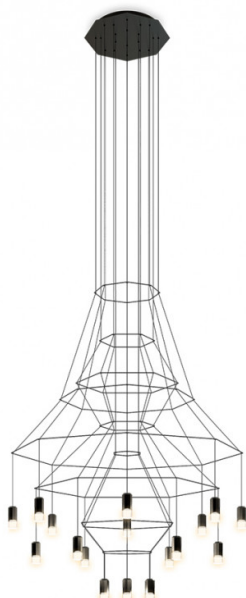

VIBIA

**Vibia Wireflow 0315 LED
Chandelier**

LA7477

SOURCE: <https://www.davidvillagelighting.co.uk/product/Vibia-Wireflow-0315-LED-Chandelier/14713>

PRODUCT DESCRIPTION

Designer: Arik Levy

Vibia Wireflow 0315 Chandelier

The Vibia Wireflow 0315 is the largest in the collection, featuring 20 light sources. Designed by Arik Levy, a designer, artist, photographer and technician the Wireflow 0315 Chandelier is a beautiful addition to commercial spaces. It is crafted from black electrical cables which are combined to create sharp 3D geometric shapes and aims to produce a contemporary chandelier which simplifies the classic silhouette whilst still making a statement. This Vibia LED light takes chandeliers to a futuristic dimension.

The Wireflow 0315 Suspension provides the user with a functional downlight, perfect for atriums, hotel lobbies, large living areas, restaurants and bars. Thanks to the black finish it can easily adapt to a range of interiors and suit a variety of styles.

PRODUCT SPECIFICATION

- Light Source:** 20 x 4.5W, 2700K, 121 Lumens
- IP Code:** 20
- Dimming:** Dimmable via Dali/1-10V/Push to make dimming systems. Please consult your electrician, additional wiring may be required.
- Dimensions:** Ø120cm
 Shade Height: 161cm
 Drop Height: 106cm
 Full Height: Height: 279cm
 Ceiling Canopy: Ø43cm