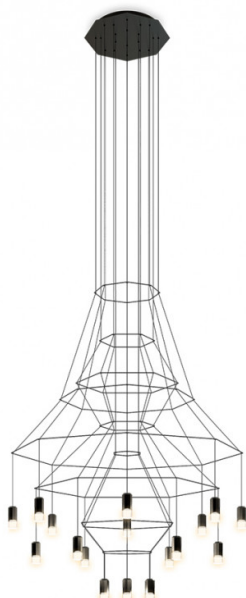

VIBIA

Vibia Wireflow 0315 LED Chandelier

LA7477

SOURCE: <https://www.davidvillagelighting.co.uk/product/Vibia-Wireflow-0315-LED-Chandelier/14713>

PRODUCT DESCRIPTION

Designer: Arik Levy

Vibia Wireflow 0315 Chandelier

The Vibia Wireflow 0315 is the largest in the collection, featuring 20 light sources. Designed by Arik Levy, a designer, artist, photographer and technician the Wireflow 0315 Chandelier is a beautiful addition to commercial spaces. It is crafted from black electrical cables which are combined to create sharp 3D geometric shapes and aims to produce a contemporary chandelier which simplifies the classic silhouette whilst still making a statement. This Vibia LED light takes chandeliers to a futuristic dimension.

The Wireflow 0315 Suspension provides the user with a functional downlight, perfect for atriums, hotel lobbies, large living areas, restaurants and bars. Thanks to the black finish it can easily adapt to a range of interiors and suit a variety of styles.

PRODUCT SPECIFICATION

- Light Source:** 20 x 4.5W, 2700K, 121 Lumens
- IP Code:** 20
- Dimming:** Dimmable via Dali/1-10V/Push to make dimming systems. Please consult your electrician, additional wiring may be required.
- Dimensions:** Ø120cm
 Shade Height: 161cm
 Drop Height: 106cm
 Full Height: Height: 279cm
 Ceiling Canopy: Ø43cm