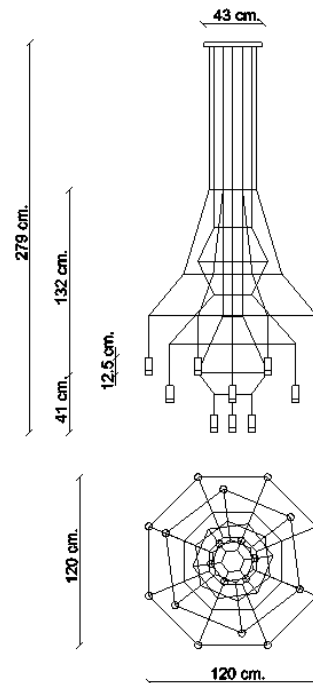

The Vibia Wireflow 0315 is the largest in the collection, featuring 20 light sources. Designed by Arik Levy, a designer, artist, photographer and technician the Wireflow 0315 Chandelier is a beautiful addition to commercial spaces. It is crafted from black electrical cables which are combined to create sharp 3D geometric shapes and aims to produce a contemporary chandelier which simplifies the classic silhouette whilst still making a statement. This Vibia LED light takes chandeliers to a futuristic dimension.

PRODUCT SPECIFICATION

- Light Source:** 20 x 4.5W, 2700K, 121 Lumens
- IP Code:** 20
- Dimming:** Dimmable via Dali/1-10V/Push to make dimming systems. Please consult your electrician, additional wiring may be required.
- Dimensions:** Ø120cm
 Shade Height: 161cm
 Drop Height: 106cm
 Full Height: Height: 279cm
 Ceiling Canopy: Ø43cm