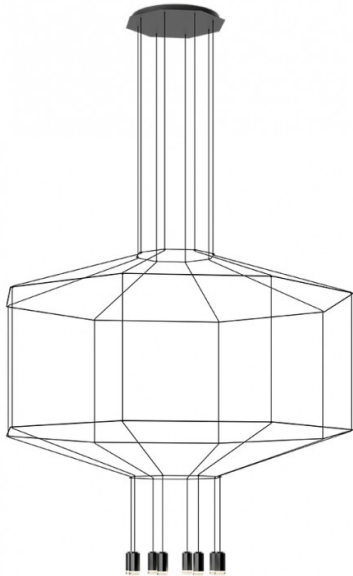

# Vibia Wireflow LED Suspension

LA7462

SOURCE: <https://www.davidvillagelighting.co.uk/product/Vibia-Wireflow-LED-Suspension/14698>

## PRODUCT DESCRIPTION

Designer: Arik Levy

### Vibia Wireflow Suspension

The Vibia Wireflow LED Suspensions are a unique concept, priding themselves on their adaptability. Designed by Arik Levy, the Wireflow suspension lights can accommodate a range of spaces, styles and compositional requirements. Wireflow consists of black electrical cables that are interwoven to create bold geometric shapes that still offer a hint of minimalism. Available in a vast array of shapes and sizes, each Wireflow light can be displayed individually or grouped in larger spaces. Each variation offers a different number of LED light sources, but all provide a functional downlight, it is a guaranteed eye-catcher and naturally draws people's attention to itself.

Depending on the density of composition and width of each layer, Vibia Wireflow can be shaped into a glittering canopy of terminals or a cascading pyramid, spanning multiple stories and unifying the space with its slender profile. Each chandelier is a beautiful addition to stairwells, entryways, large dining or living areas and even dining spaces. Wireflow is the definition of contemporary minimalism.