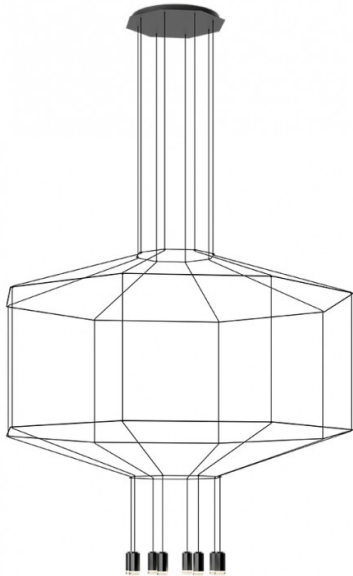

VIBIA

Vibia Wireflow LED Suspension

LA7462

SOURCE: <https://www.davidvillagelighting.co.uk/product/Vibia-Wireflow-LED-Suspension/14698>

PRODUCT DESCRIPTION

Designer: Arik Levy

Vibia Wireflow Suspension

The Vibia Wireflow LED Suspensions are a unique concept, priding themselves on their adaptability. Designed by Arik Levy, the Wireflow suspension lights can accommodate a range of spaces, styles and compositional requirements. Wireflow consists of black electrical cables that are interwoven to create bold geometric shapes that still offer a hint of minimalism. Available in a vast array of shapes and sizes, each Wireflow light can be displayed individually or grouped in larger spaces. Each variation offers a different number of LED light sources, but all provide a functional downlight, it is a guaranteed eye-catcher and naturally draws people's attention to itself.

Depending on the density of composition and width of each layer, Vibia Wireflow can be shaped into a glittering canopy of terminals or a cascading pyramid, spanning multiple stories and unifying the space with its slender profile. Each chandelier is a beautiful addition to stairwells, entryways, large dining or living areas and even dining spaces. Wireflow is the definition of contemporary minimalism.

PRODUCT SPECIFICATION

- Light Source:** Available in 2700K colour temperature. Wattage and lumen output vary by luminaire type.
- IP Code:** 20
- Dimming:** Dimmable via Dali/1-10V/Push to make dimming systems.
- Dimensions:** Multiple options are available, contact us for more information.