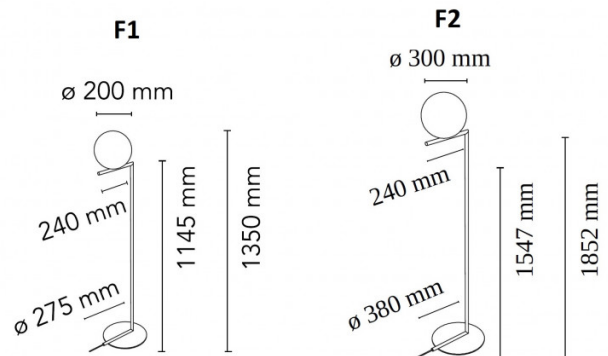

PRODUCT SPECIFICATION

**Light Source:** F1 - 1 x max 9W LED E14 T28 (excluded)  
F2 - 1 x max 18W LED E27 T38 (excluded)

**IP Code:** 20

**Dimming:** In line dimmer included on cable.

**Dimensions: F1:**  
Ø20cm shade  
135cm height  
Ø27.5cm base

**F2:**  
Ø30cm shade  
185.2cm height  
Ø38cm base

For all sales and technical enquiries, please contact:

+44 (0)114 263 4266

info@davidvillagelighting.co.uk

www.davidvillagelighting.co.uk