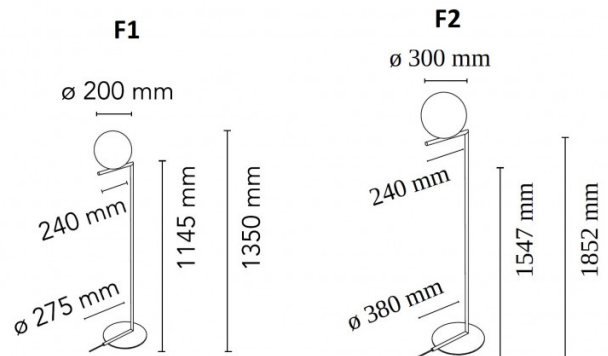

PRODUCT SPECIFICATION

Light Source: F1 - 1 x max 9W LED E14 T28 (excluded)
 F2 - 1 x max 18W LED E27 T38 (excluded)

IP Code: 20

Dimming: In line dimmer included on cable.

Dimensions: F1:
 Ø20cm shade
 135cm height
 Ø27.5cm base

F2:
 Ø30cm shade
 185.2cm height
 Ø38cm base

For all sales and technical enquiries, please contact:

+44 (0)114 263 4266

info@davidvillagelighting.co.uk

www.davidvillagelighting.co.uk