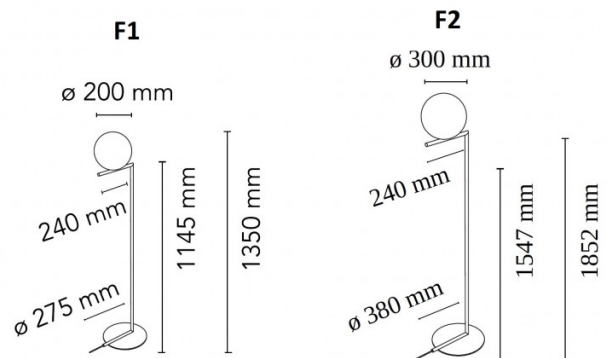

PRODUCT SPECIFICATION

Light Source: F1 - 1 x max 9W LED E14 T28 (excluded)
F2 - 1 x max 18W LED E27 T38 (excluded)

IP Code: 20

Dimming: In line dimmer included on cable.

Dimensions: F1:
Ø20cm shade
135cm height
Ø27.5cm base

F2:
Ø30cm shade
185.2cm height
Ø38cm base

For all sales and technical enquiries, please contact:

+44 (0)114 263 4266

info@davidvillagelighting.co.uk

www.davidvillagelighting.co.uk