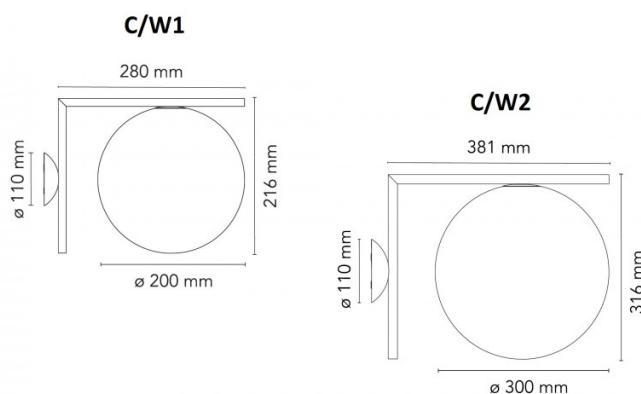

PRODUCT SPECIFICATION

Light Source: **C/W1** - 1 x Max 9W E14 LED T28 (excluded)  
**C/W2** - 1 x Max 18W E27 LED T38 (excluded)

IP Code: 20

Dimming: Dimmable via mains phase dimming

Dimensions: **C/W1:**  
Ø20cm shade  
21.6cm height  
28cm depth  
Ø11cm base

**C/W2:**  
Ø30cm shade  
31.6cm height  
38.1cm depth  
Ø11cm base

For all sales and technical enquiries, please contact:

+44 (0)114 263 4266

info@davidvillagelighting.co.uk

www.davidvillagelighting.co.uk