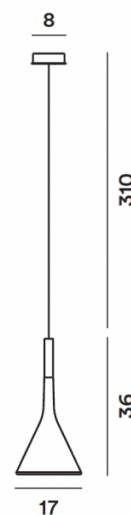

FOSCARINI

Foscarini Aplomb Pendant

LA6286

SOURCE: <https://www.davidvillagelighting.co.uk/product/Foscarini-Aplomb-Pendant/14663>

PRODUCT DESCRIPTION

Designer: Paolo Lucidi + Luca Pevere

Foscarini Aplomb Pendant

A part of the [Foscarini Aplomb collection](#), the Aplomb GU10 pendant light is a contemporary and sleek light that is made to use as a spotlight. Made from lovely hand-poured concrete, this pendant has a unique aesthetic that is elegant and classic, despite being made from an industrial material. The Aplomb GU10 pendant has a lampshade that encases the light source, creating a glow that is direct and precise.

PRODUCT SPECIFICATION

- Light Source:** 1x GU10 PAR 16 8W max (excluded)
- IP Code:** 20
- Dimming:** Dimmable via mains phase dimming
- Dimensions:**
 - Ø17cm shade
 - 36cm shade height
 - Ø8cm ceiling rose
 - 310cm drop