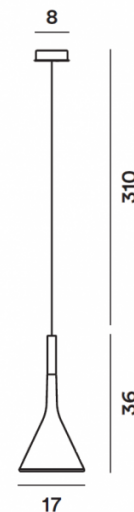

A part of the [Foscarini Aplomb Collection](#), the Aplomb Pendant is a contemporary and sleek light that is made to use as a spotlight. Made from lovely hand-poured concrete, this pendant has a unique aesthetic that is elegant and classic, despite being made from an industrial material. The Foscarini Aplomb has a lampshade that encases the light source, creating a glow that is direct and precise.

Wonderful to hang over tables and surfaces, this pendant light is best utilised in kitchen and dining areas, looking good over a breakfast bar or kitchen island. You can use one for a smaller surface or buy several to line bigger areas. With numerous colours to choose from you can find the right finish for your space or mix and match to create variety. This version of the pendant has a smaller light source fitting for a more concentrated flow.

PRODUCT SPECIFICATION

Light Source: 1 x Max 8W GU10 PAR 16 (excluded)

IP Code: 20

Dimming: Dimmable via mains phase dimming.

Dimensions: Shade: Ø17cm
Shade Height: 36cm
Ceiling Rose: Ø8cm
Cable Length: 310cm