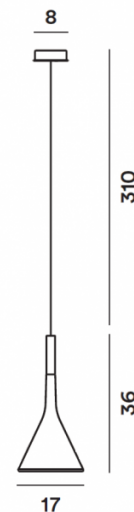

**FOSCARINI**

**Foscarini Aplomb Pendant**

LA6286

SOURCE: <https://www.davidvillagelighting.co.uk/product/Foscarini-Aplomb-Pendant/14663>

**PRODUCT DESCRIPTION**

**Designer:** Paolo Lucidi & Luca Pevere

**Foscarini Aplomb Pendant**

A part of the [Foscarini Aplomb Collection](#), the Aplomb Pendant is a contemporary and sleek light that is made to use as a spotlight. Made from lovely hand-poured concrete, this pendant has a unique aesthetic that is elegant and classic, despite being made from an industrial material. The Foscarini Aplomb has a lampshade that encases the light source, creating a glow that is direct and precise.

**PRODUCT SPECIFICATION**

- Light Source:** 1 x Max 8W GU10 PAR 16 (excluded)
- IP Code:** 20
- Dimming:** Dimmable via mains phase dimming.
- Dimensions:** Shade: Ø17cm  
Shade Height: 36cm  
Ceiling Rose: Ø8cm  
Cable Length: 310cm