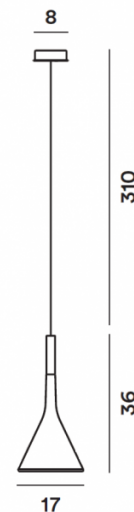

FOSCARINI

Foscarini Aplomb Pendant

LA6286

SOURCE: <https://www.davidvillagelighting.co.uk/product/Foscarini-Aplomb-Pendant/14663>

PRODUCT DESCRIPTION

Designer: Paolo Lucidi & Luca Pevere

Foscarini Aplomb Pendant

A part of the [Foscarini Aplomb Collection](#), the Aplomb Pendant is a contemporary and sleek light that is made to use as a spotlight. Made from lovely hand-poured concrete, this pendant has a unique aesthetic that is elegant and classic, despite being made from an industrial material. The Foscarini Aplomb has a lampshade that encases the light source, creating a glow that is direct and precise.

PRODUCT SPECIFICATION

- Light Source:** 1 x Max 8W GU10 PAR 16 (excluded)
- IP Code:** 20
- Dimming:** Dimmable via mains phase dimming.
- Dimensions:** Shade: Ø17cm
Shade Height: 36cm
Ceiling Rose: Ø8cm
Cable Length: 310cm