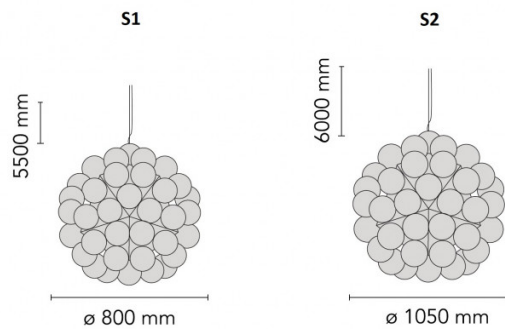

PRODUCT SPECIFICATION

Light Source: S1 - 60 x 3W E27 LED (included)
S2 - 120 x max 3W E27 LED (included)

IP Code: 20

Dimming: Dimmable via mains phase dimming

Dimensions: S1:
Ø80cm
550cm cable length

S2:
Ø105cm
600cm cable length