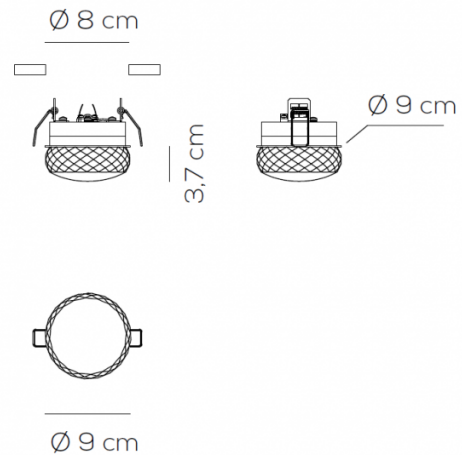

PRODUCT SPECIFICATION

- Light Source:** 6.2W, 2700K, 565lumens
- IP Code:** 20
- Dimming:** Select between non dimmable or 1-10V dimming systems.
NOTE: For 1-10V, please consult your electrician, additional wiring may be required on site.
- Dimensions:** Ø 9 cm glass diffuser
3.7 cm height
Ø 8 cm recessed fixture