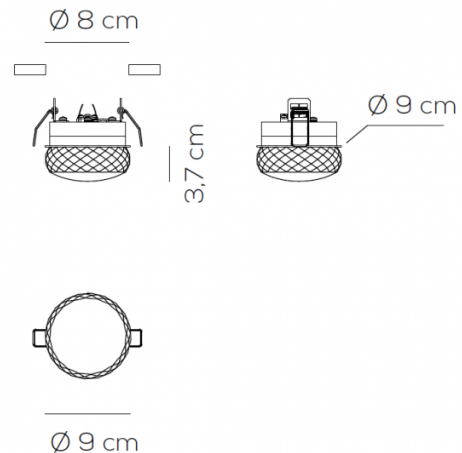

PRODUCT SPECIFICATION

- Light Source:** 6.2W, 2700K, 565lumens
- IP Code:** 20
- Dimming:** Select between non dimmable or 1-10V dimming systems.
NOTE: For 1-10V, please consult your electrician, additional wiring may be required on site.
- Dimensions:** Ø 9 cm glass diffuser
3.7 cm height
Ø 8 cm recessed fixture