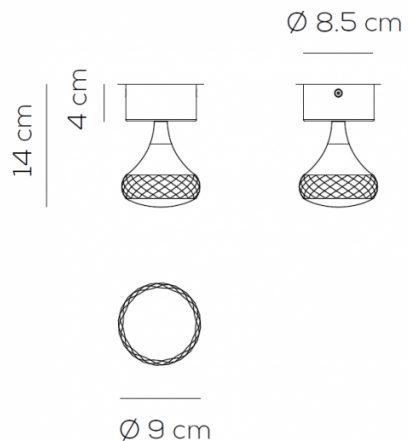

The [Fairy Collection](#) also includes a recessed light, wall light and a linear suspension. The family is also comprised by numerous suspended lights, with a single or multiple lights and linear or circular ceiling canopies. Please [contact us](#), for more information and pricing.

Note: Driver included.

PRODUCT SPECIFICATION

- Light Source:** 7.4W, 2700K, 565 lumens
- IP Code:** 20
- Dimming:** Dimmable via mains phase dimming.
- Dimensions:** Ø 9 cm shade
14 cm height
Ø 8.5 x 4 cm ceiling canopy