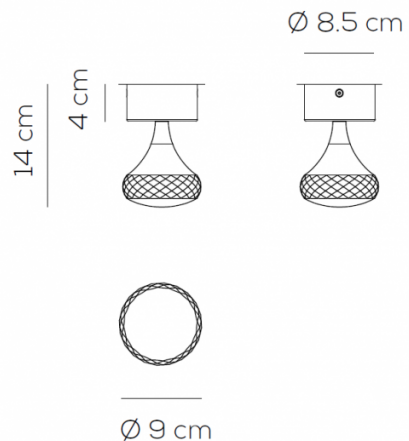

The [Fairy Collection](#) also includes a recessed light, wall light and a linear suspension. The family is also comprised by numerous suspended lights, with a single or multiple lights and linear or circular ceiling canopies. Please [contact us](#), for more information and pricing.

Note: Driver included.

PRODUCT SPECIFICATION

- Light Source:** 7.4W, 2700K, 565 lumens
- IP Code:** 20
- Dimming:** Dimmable via mains phase dimming.
- Dimensions:** Ø 9 cm shade
14 cm height
Ø 8.5 x 4 cm ceiling canopy