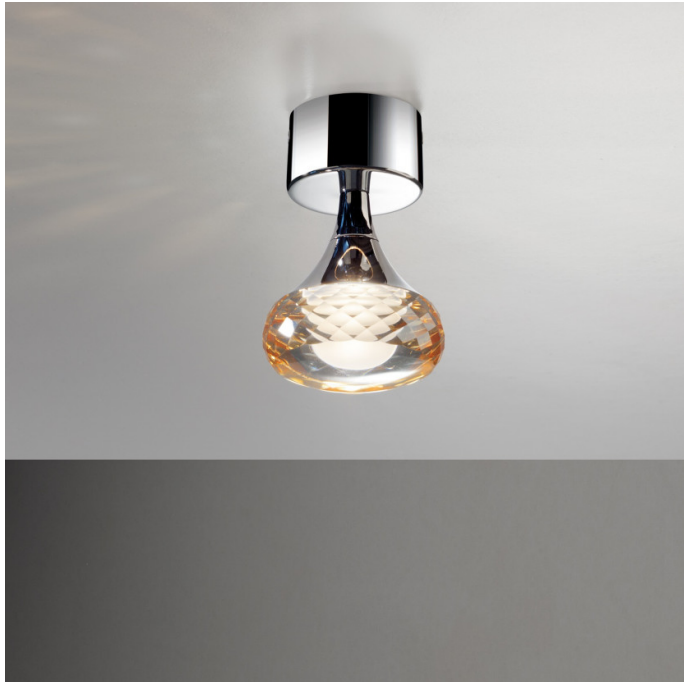

Axolight

Axolight Fairy LED Ceiling Light

LA7422

SOURCE: <https://www.davidvillagelighting.co.uk/product/Axolight-Fairy-LED-Ceiling-Light/14632>

PRODUCT DESCRIPTION

Designer: Manuel Vivian

Fairy Ceiling Light by Axolight

Fairy lights are guaranteed to create a sparkly, almost fairytale atmosphere into any interior space. The collection was designed by Manuel Vivian for Italian company, Axolight . Fairy ceiling light has a transparent glass diffuser - available in amber, grey or crystal - with a multifaceted surface; it is this briole cut effect that creates a playful game of light, even when it's switched off. Fairy ceiling light can be installed in hallways, above a kitchen counter, a reception area, a sitting area and are ideal for use in hospitality, in both commercial and residential projects. A Fairy light has a strong personality and will match with both modern and traditional decors. The light also benefits from an integrated LED source, making the light energy efficient. While the glass diffuser is available in different colour options, the frame and ceiling canopy have a chrome finish, adding to the reflective properties of the light.

The [Fairy Collection](#) also includes a recessed light, wall light and a linear suspension. The family is also comprised by numerous suspended lights, with a single or multiple lights and linear or circular ceiling canopies. Please [contact us](#), for more information and pricing.

Note: Driver included.

PRODUCT SPECIFICATION

- Light Source:** 7.4W, 2700K, 565 lumens
- IP Code:** 20
- Dimming:** Dimmable via mains phase dimming.
- Dimensions:** Ø 9 cm shade
14 cm height
Ø 8.5 x 4 cm ceiling canopy