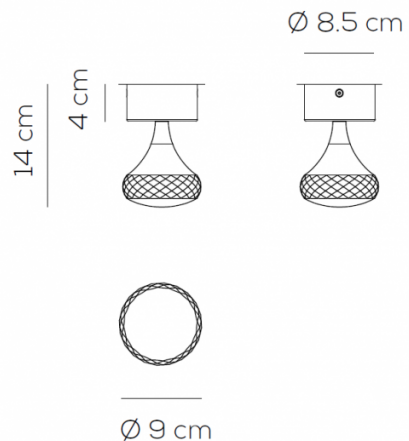

The [Fairy Collection](#) also includes a recessed light, wall light and a linear suspension. The family is also comprised by numerous suspended lights, with a single or multiple lights and linear or circular ceiling canopies. Please [contact us](#), for more information and pricing.

**Note:** Driver included.

**PRODUCT SPECIFICATION**

- Light Source:** 7.4W, 2700K, 565 lumens
- IP Code:** 20
- Dimming:** Dimmable via mains phase dimming.
- Dimensions:** Ø 9 cm shade  
14 cm height  
Ø 8.5 x 4 cm ceiling canopy