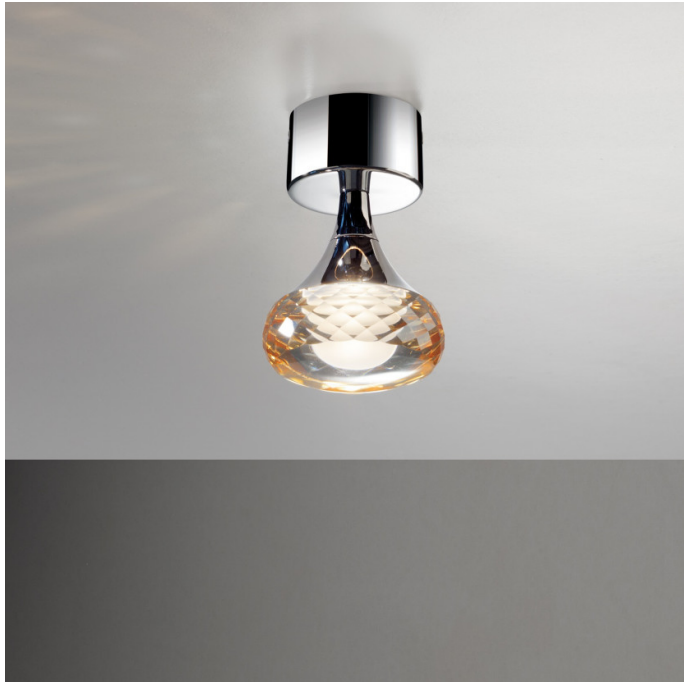

**Axolight**

**Axolight Fairy LED Ceiling Light**

LA7422

SOURCE: <https://www.davidvillagelighting.co.uk/product/Axolight-Fairy-LED-Ceiling-Light/14632>

**PRODUCT DESCRIPTION**

**Designer:** Manuel Vivian

**Fairy Ceiling Light by Axolight**

Fairy lights are guaranteed to create a sparkly, almost fairytale atmosphere into any interior space. The collection was designed by Manuel Vivian for Italian company, Axolight . Fairy ceiling light has a transparent glass diffuser - available in amber, grey or crystal - with a multifaceted surface; it is this briole cut effect that creates a playful game of light, even when it's switched off. Fairy ceiling light can be installed in hallways, above a kitchen counter, a reception area, a sitting area and are ideal for use in hospitality, in both commercial and residential projects. A Fairy light has a strong personality and will match with both modern and traditional decors. The light also benefits from an integrated LED source, making the light energy efficient. While the glass diffuser is available in different colour options, the frame and ceiling canopy have a chrome finish, adding to the reflective properties of the light.

The [Fairy Collection](#) also includes a recessed light, wall light and a linear suspension. The family is also comprised by numerous suspended lights, with a single or multiple lights and linear or circular ceiling canopies. Please [contact us](#), for more information and pricing.

**Note:** Driver included.

**PRODUCT SPECIFICATION**

- Light Source:** 7.4W, 2700K, 565 lumens
- IP Code:** 20
- Dimming:** Dimmable via mains phase dimming.
- Dimensions:** Ø 9 cm shade  
14 cm height  
Ø 8.5 x 4 cm ceiling canopy