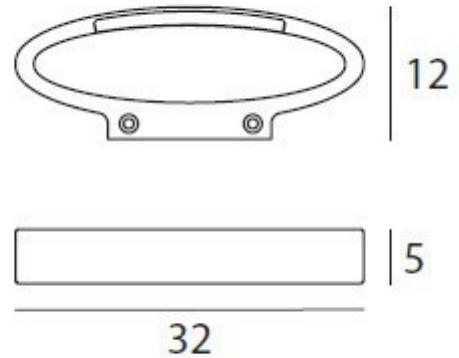

For all sales and technical enquiries, please contact:

+44 (0)114 263 4266

info@davidvillagelighting.co.uk

www.davidvillagelighting.co.uk