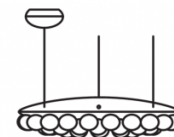

PRODUCT SPECIFICATION

Light Source: 21W, 2700K, 1078 Lumens

IP Code: 20

Dimming: Dimmable via trailing edge dimming.

Dimensions: Ø73cm
Height: 19cm
Ceiling Canopy: 16 x 8cm
Cable Length: 400cm

73cm | 28.7"