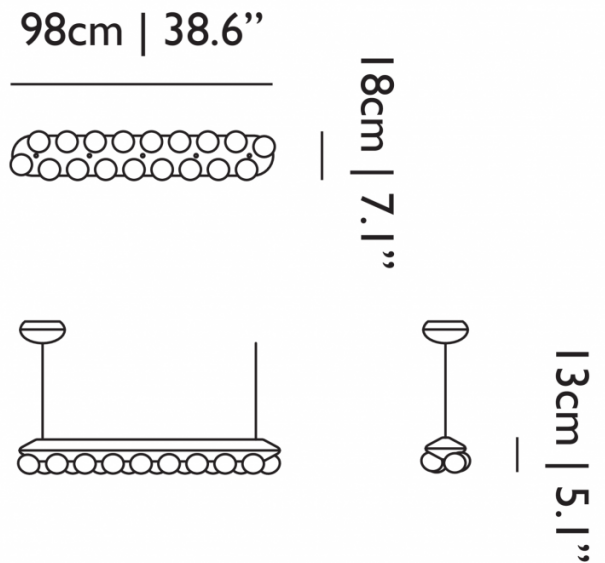

A theatrical and bubbly suspension light, the Prop Light Single is part of the collection designed by Bertjan Pot for Moooi. Pot, when commenting on his design, said it is hard for him to imagine any interior where a Prop Light is not present. The Prop Light Single suspension has 18 glass bulbs on its lower surface, as opposed to the [Prop Light Double Horizontal](#), which has bulbs on both sides. Pot is also known to experiment with a variety of materials, and through trial and error, his unique designs are born.

The Prop Light Single, with its simple design and lack of colour, can be installed in any interior space whether residential or commercial. The suspension can hang from both low or high ceilings, while always maintaining an evenly distributed ambience. The [Prop Light Collection](#) was created with versatility in mind, and comes in different shapes and sizes; linear or round, vertical or horizontal, with lights one or both sides.

PRODUCT SPECIFICATION

Light Source: 21W, 2700K, 499 Lumens

IP Code: 20

Dimming: Dimmable via trailing edge dimming.

Dimensions: Length: 98cm
Width: 18cm
Height: 13cm
Ceiling Canopy: 16 x 8cm
Cable Length: 400cm