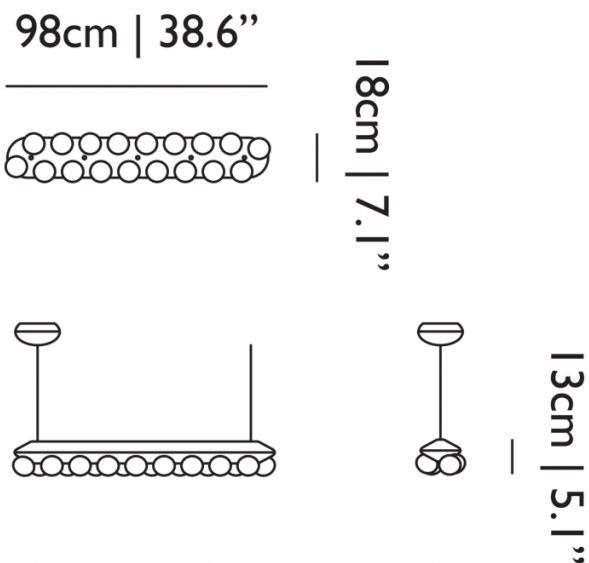

A theatrical and bubbly suspension light, the Prop Light Single is part of the collection designed by Bertjan Pot for Moooi. Pot, when commenting on his design, said it is hard for him to imagine any interior where a Prop Light is not present. The Prop Light Single suspension has 18 glass bulbs on its lower surface, as opposed to the [Prop Light Double Horizontal](#), which has bulbs on both sides. Pot is also known to experiment with a variety of materials, and through trial and error, his unique designs are born.

The Prop Light Single, with its simple design and lack of colour, can be installed in any interior space whether residential or commercial. The suspension can hang from both low or high ceilings, while always maintaining an evenly distributed ambience. The [Prop Light Collection](#) was created with versatility in mind, and comes in different shapes and sizes; linear or round, vertical or horizontal, with lights one or both sides.

PRODUCT SPECIFICATION

Light Source: 10.3W, 2700K, 800 Lumens

IP Code: 20

Dimming: Dimmable via trailing edge dimming.

Dimensions: Length: 98cm
Width: 18cm
Height: 13cm
Ceiling Canopy: 16 x 8cm
Cable Length: 400cm