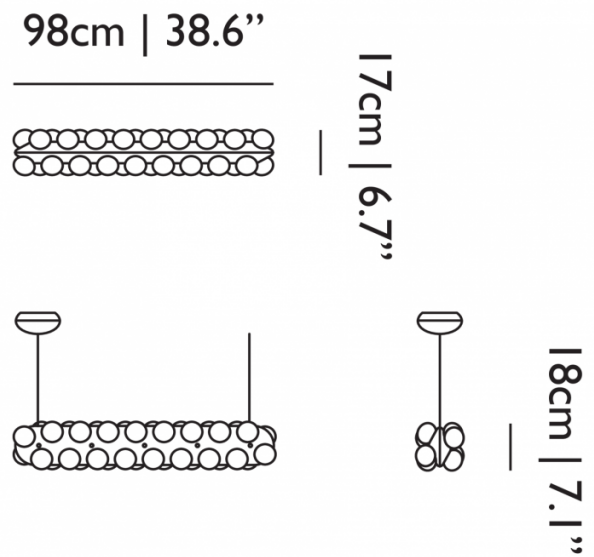

Moooi Prop Double Horizontal LED Suspension

LA7413

SOURCE: <https://www.davidvillagelighting.co.uk/product/Moooi-Prop-Double-Horizontal-LED-Suspension/14621>

PRODUCT DESCRIPTION

Designer: Bertjan Pot

Prop Light Double Horizontal Suspension by Moooi

Bertjan Pot designed the Prop Lights for Moooi, with versatility in mind. The Double Horizontal suspension light measures at 98 cm length and is covered with 36 glass bulbs on its entire surface. The bulbs house the integrated LED units and guarantee a uniform ambience throughout any interior. The 400 cm transparent cable allows you to install the Prop Light suspension in a variety of spaces, whether large or small, low or high ceiling. At the same time the lack of colour means that the light will match with any decor, and will definitely become an accent piece. The Prop Double Horizontal suspension, as with all its siblings, becomes a decorative piece when it isn't in use.

PRODUCT SPECIFICATION

- Light Source:** 21W, 2700K, 1600 Lumens
- IP Code:** 20
- Dimming:** Dimmable using trailing edge dimming.
- Dimensions:**
 - Length: 98cm
 - Height: 18cm
 - Width: 17cm
 - Ceiling Canopy: 16 x 8cm
 - Cable Length: 400cm