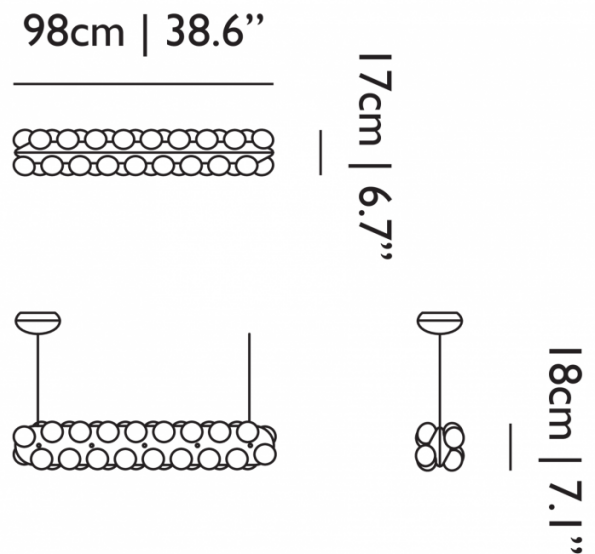

Moooi Prop Double Horizontal LED Suspension

LA7413

SOURCE: <https://www.davidvillagelighting.co.uk/product/Moooi-Prop-Double-Horizontal-LED-Suspension/14621>

PRODUCT DESCRIPTION

Designer: Bertjan Pot

Prop Light Double Horizontal Suspension by Moooi

Bertjan Pot designed the Prop Lights for Moooi, with versatility in mind. The Double Horizontal suspension light measures at 98 cm length and is covered with 36 glass bulbs on its entire surface. The bulbs house the integrated LED units and guarantee a uniform ambience throughout any interior. The 400 cm transparent cable allows you to install the Prop Light suspension in a variety of spaces, whether large or small, low or high ceiling. At the same time the lack of colour means that the light will match with any decor, and will definitely become an accent piece. The Prop Double Horizontal suspension, as with all its siblings, becomes a decorative piece when it isn't in use.

PRODUCT SPECIFICATION

- Light Source:** 21W, 2700K, 1600 Lumens
- IP Code:** 20
- Dimming:** Dimmable using trailing edge dimming.
- Dimensions:**
 - Length: 98cm
 - Height: 18cm
 - Width: 17cm
 - Ceiling Canopy: 16 x 8cm
 - Cable Length: 400cm