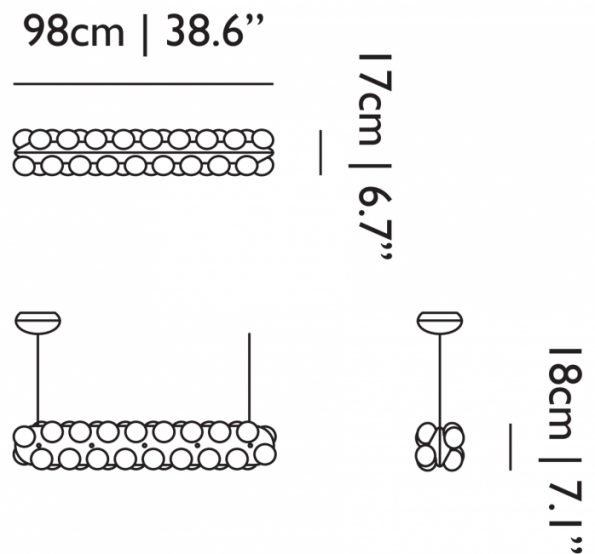

Moooi Prop Double Horizontal LED Suspension

LA7413

SOURCE: <https://www.davidvillagelighting.co.uk/product/Moooi-Prop-Double-Horizontal-LED-Suspension/14621>

PRODUCT DESCRIPTION

Designer: Bertjan Pot

Prop Light Double Horizontal Suspension by Moooi

Bertjan Pot designed the Prop Lights for Moooi, with versatility in mind. The Double Horizontal suspension light measures at 98 cm length and is covered with 36 glass bulbs on its entire surface. The bulbs house the integrated LED units and guarantee a uniform ambience throughout any interior. The 400 cm transparent cable allows you to install the Prop Light suspension in a variety of spaces, whether large or small, low or high ceiling. At the same time the lack of colour means that the light will match with any decor, and will definitely become an accent piece. The Prop Double Horizontal suspension, as with all its siblings, becomes a decorative piece when it isn't in use.

PRODUCT SPECIFICATION

- Light Source:** 21W, 2700K, 1600 Lumens
- IP Code:** 20
- Dimming:** Dimmable using trailing edge dimming.
- Dimensions:** Length: 98cm
Height: 18cm
Width: 17cm
Ceiling Canopy: 16 x 8cm
Cable Length: 400cm