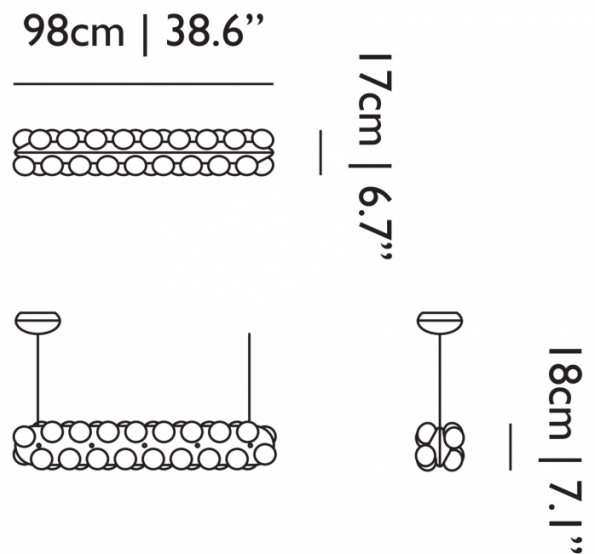

### Prop Light Double Horizontal Suspension by Moooi

Bertjan Pot designed the Prop Lights for Moooi, with versatility in mind. The Double Horizontal suspension light measures at 98 cm length and is covered with 36 glass bulbs on its entire surface. The bulbs house the integrated LED units and guarantee a uniform ambience throughout any interior. The 400 cm transparent cable allows you to install the Prop Light suspension in a variety of spaces, whether large or small, low or high ceiling. At the same time the lack of colour means that the light will match with any decor, and will definitely become an accent piece. The Prop Double Horizontal suspension, as with all its siblings, becomes a decorative piece when it isn't in use.

## PRODUCT SPECIFICATION

**Light Source:** 21W, 2700K, 1600 Lumens

**IP Code:** 20

**Dimming:** Dimmable using trailing edge dimming.

**Dimensions:** Length: 98cm  
Height: 18cm  
Width: 17cm  
Ceiling Canopy: 16 x 8cm  
Cable Length: 400cm