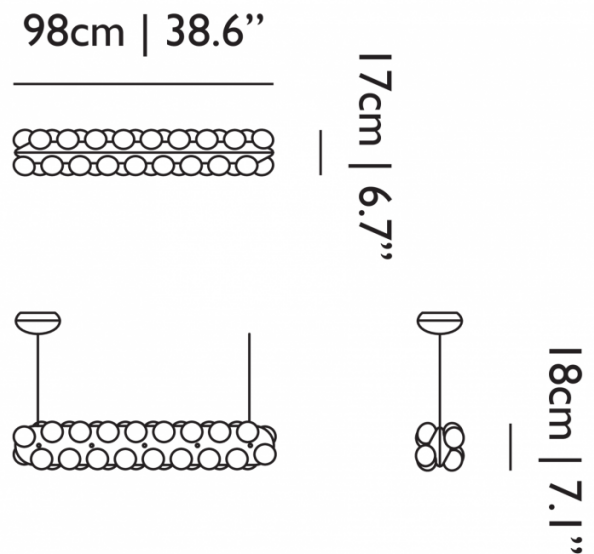

Moooi Prop Double Horizontal LED Suspension

LA7413

SOURCE: <https://www.davidvillagelighting.co.uk/product/Moooi-Prop-Double-Horizontal-LED-Suspension/14621>

PRODUCT DESCRIPTION

Designer: Bertjan Pot

Prop Light Double Horizontal Suspension by Moooi

Bertjan Pot designed the Prop Lights for Moooi, with versatility in mind. The Double Horizontal suspension light measures at 98 cm length and is covered with 36 glass bulbs on its entire surface. The bulbs house the integrated LED units and guarantee a uniform ambience throughout any interior. The 400 cm transparent cable allows you to install the Prop Light suspension in a variety of spaces, whether large or small, low or high ceiling. At the same time the lack of colour means that the light will match with any decor, and will definitely become an accent piece. The Prop Double Horizontal suspension, as with all its siblings, becomes a decorative piece when it isn't in use.

PRODUCT SPECIFICATION

- Light Source:** 21W, 2700K, 1600 Lumens
- IP Code:** 20
- Dimming:** Dimmable using trailing edge dimming.
- Dimensions:**
 - Length: 98cm
 - Height: 18cm
 - Width: 17cm
 - Ceiling Canopy: 16 x 8cm
 - Cable Length: 400cm