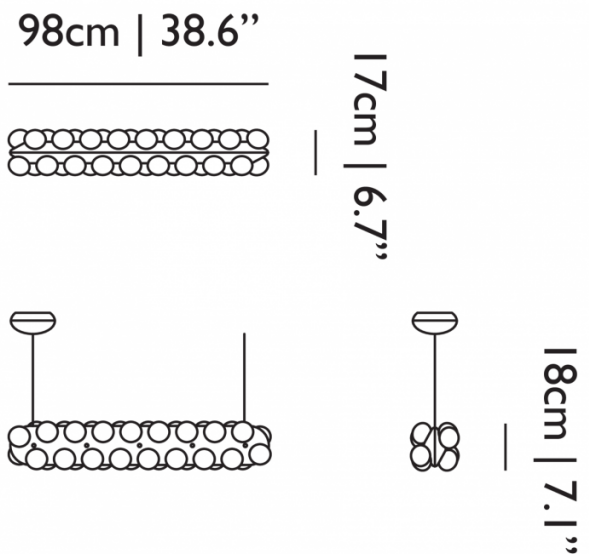

Moooi Prop Double Horizontal LED Suspension

LA7413

SOURCE: <https://www.davidvillagelighting.co.uk/product/Moooi-Prop-Double-Horizontal-LED-Suspension/14621>

PRODUCT DESCRIPTION

Designer: Bertjan Pot

Prop Light Double Horizontal Suspension by Moooi

Bertjan Pot designed the Prop Lights for Moooi, with versatility in mind. The Double Horizontal suspension light measures at 98 cm length and is covered with 36 glass bulbs on its entire surface. The bulbs house the integrated LED units and guarantee a uniform ambience throughout any interior. The 400 cm transparent cable allows you to install the Prop Light suspension in a variety of spaces, whether large or small, low or high ceiling. At the same time the lack of colour means that the light will match with any decor, and will definitely become an accent piece. The Prop Double Horizontal suspension, as with all its siblings, becomes a decorative piece when it isn't in use.

PRODUCT SPECIFICATION

- Light Source:** 21W, 2700K, 1600 Lumens
- IP Code:** 20
- Dimming:** Dimmable using trailing edge dimming.
- Dimensions:**
 - Length: 98cm
 - Height: 18cm
 - Width: 17cm
 - Ceiling Canopy: 16 x 8cm
 - Cable Length: 400cm