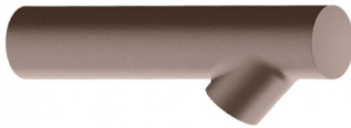

VIBIA

Vibia Bamboo LED Outdoor Wall Light

LA7405

SOURCE: <https://www.davidvillagelighting.co.uk/product/Vibia-Bamboo-LED-Outdoor-Wall-Light/14613>

PRODUCT DESCRIPTION

Designer: Antoni Arola & Enric Rodríguez

Vibia Bamboo Wall Light

The Vibia Bamboo LED Wall Light was designed by Antoni Arola & Enric Rodríguez and is characterised by its organic and slender silhouette. Inspired by nature, this wall light resembles a bamboo shoot - its namesake, and is available in a natural colour palette that integrates seamlessly with exteriors: choose between off-white, oxide brown or khaki green. The Bamboo Wall Light consists of a singular 'cane' and produces a direct beam of light, providing you with functional illumination that can guide you down a pathway or through your garden.

Display this light individually or as part of a larger group, and choose between positioning the wall light to point the illumination upwards or downwards - this feature allows you to create playful displays of light. Thanks to the IP rating, the Vibia Bamboo Wall Light can be used in outdoor settings and is a beautiful addition to your garden, patio or beside your front door as an entrance light. Similarly, the Bamboo LED Wall Light can also be an excellent addition to hospitality spaces. If you are looking for other applications to compliment this wall lamp, the rest of the [Bamboo collection](#) features both built-in and surface-mounted floor lamps.