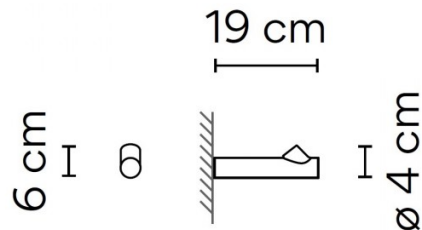

Display this light individually or as part of a larger group, and choose between positioning the wall light to point the illumination upwards or downwards - this feature allows you to create playful displays of light. Thanks to the IP rating, the Vibia Bamboo Wall Light can be used in outdoor settings and is a beautiful addition to your garden, patio or beside your front door as an entrance light. Similarly, the Bamboo LED Wall Light can also be an excellent addition to hospitality spaces. If you are looking for other applications to compliment this wall lamp, the rest of the [Bamboo collection](#) features both built-in and surface-mounted floor lamps.

PRODUCT SPECIFICATION

Light Source: 2.1W, 2700K, 199 Lumens

IP Code: 66

Dimming: Non-dimmable.

Dimensions: Ø4cm
Depth: 19cm
Height: 6cm

For all sales and technical enquiries, please contact:

+44 (0)114 263 4266