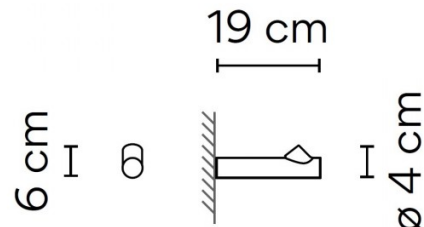

Display this light individually or as part of a larger group, and choose between positioning the wall light to point the illumination upwards or downwards - this feature allows you to create playful displays of light. Thanks to the IP rating, the Vibia Bamboo Wall Light can be used in outdoor settings and is a beautiful addition to your garden, patio or beside your front door as an entrance light. Similarly, the Bamboo LED Wall Light can also be an excellent addition to hospitality spaces. If you are looking for other applications to compliment this wall lamp, the rest of the [Bamboo collection](#) features both built-in and surface-mounted floor lamps.

PRODUCT SPECIFICATION

Light Source: 2.1W, 2700K, 199 Lumens

IP Code: 66

Dimming: Non-dimmable.

Dimensions: Ø4cm
Depth: 19cm
Height: 6cm

For all sales and technical enquiries, please contact:

+44 (0)114 263 4266