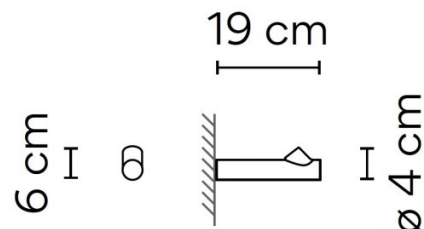

Display this light individually or as part of a larger group, and choose between positioning the wall light to point the illumination upwards or downwards - this feature allows you to create playful displays of light. Thanks to the IP rating, the Vibia Bamboo Wall Light can be used in outdoor settings and is a beautiful addition to your garden, patio or beside your front door as an entrance light. Similarly, the Bamboo LED Wall Light can also be an excellent addition to hospitality spaces. If you are looking for other applications to compliment this wall lamp, the rest of the [Bamboo collection](#) features both built-in and surface-mounted floor lamps.

PRODUCT SPECIFICATION

Light Source: 2.1W, 2700K, 199 Lumens

IP Code: 66

Dimming: Non-dimmable.

Dimensions: Ø4cm
Depth: 19cm
Height: 6cm

For all sales and technical enquiries, please contact:

+44 (0)114 263 4266