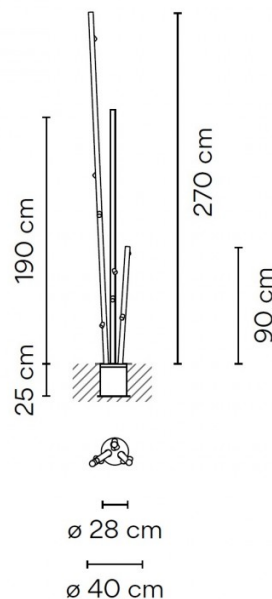

## PRODUCT SPECIFICATION

**Light Source:** 9 x 2.1W, 2700K, 199 Lumens

**IP Code:** 66

**Dimming:** Non-dimmable.

**Dimensions:** Large Cane Height: 270cm  
 Medium Cane Height: 190cm  
 Smallest Cane Height: 90cm  
 Width: 40cm  
 Recess Depth: 25cm  
 Recess Surface: Ø28cm