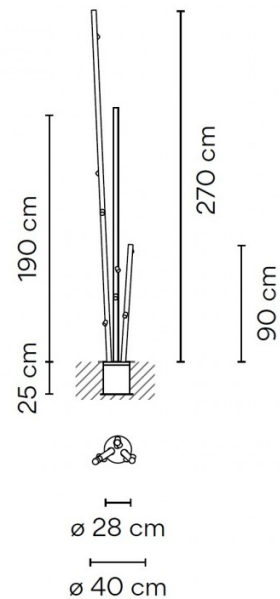

Driver included: CC - Constant Current 700 mA 100-240V 50/60Hz

PRODUCT SPECIFICATION

Light Source: 9 x 2.1W, 2700K, 199 Lumens

IP Code: 66

Dimming: Non-dimmable.

Dimensions: Large Cane Height: 270cm
 Medium Cane Height: 190cm
 Smallest Cane Height: 90cm
 Width: 40cm
 Recess Depth: 25cm
 Recess Surface: Ø28cm