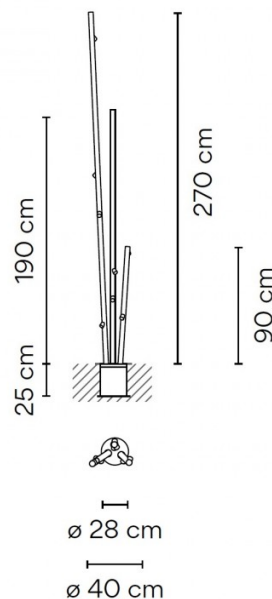

Driver included: CC - Constant Current 700 mA 100-240V 50/60Hz

PRODUCT SPECIFICATION

Light Source: 9 x 2.1W, 2700K, 199 Lumens

IP Code: 66

Dimming: Non-dimmable.

Dimensions: Large Cane Height: 270cm
 Medium Cane Height: 190cm
 Smallest Cane Height: 90cm
 Width: 40cm
 Recess Depth: 25cm
 Recess Surface: Ø28cm