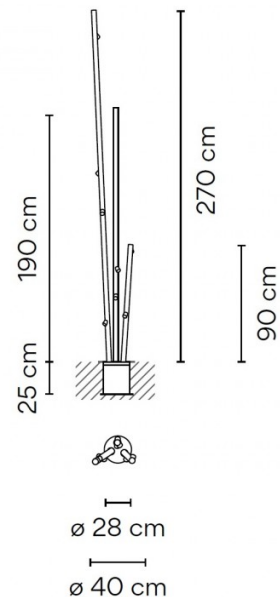

Driver included: CC - Constant Current 700 mA 100-240V 50/60Hz

PRODUCT SPECIFICATION

Light Source: 9 x 2.1W, 2700K, 199 Lumens

IP Code: 66

Dimming: Non-dimmable.

Dimensions: Large Cane Height: 270cm
 Medium Cane Height: 190cm
 Smallest Cane Height: 90cm
 Width: 40cm
 Recess Depth: 25cm
 Recess Surface: Ø28cm