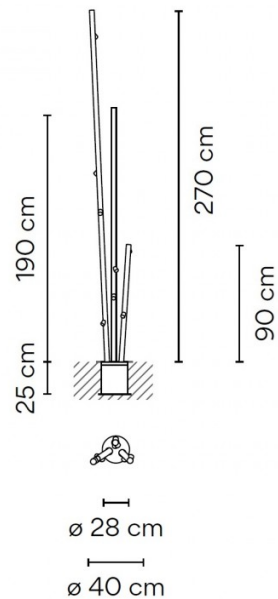

Driver included: CC - Constant Current 700 mA 100-240V 50/60Hz

PRODUCT SPECIFICATION

Light Source: 9 x 2.1W, 2700K, 199 Lumens

IP Code: 66

Dimming: Non-dimmable.

Dimensions: Large Cane Height: 270cm
 Medium Cane Height: 190cm
 Smallest Cane Height: 90cm
 Width: 40cm
 Recess Depth: 25cm
 Recess Surface: Ø28cm