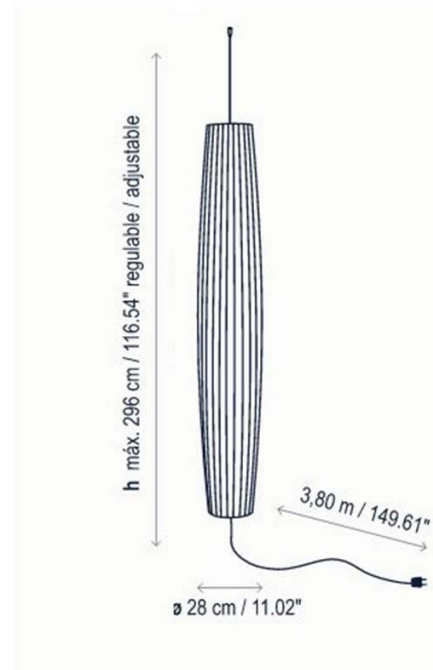

Light Source: 49.2W, 2700K, 7500 Lumens

IP Code: 66

Dimming: Dimmable via Triac dimming.

Dimensions: Ø28cm
 Height: 176cm
 Maximum Drop Height: 296cm
 Ceiling Canopy: Ø12cm

For all sales and technical enquiries, please contact: