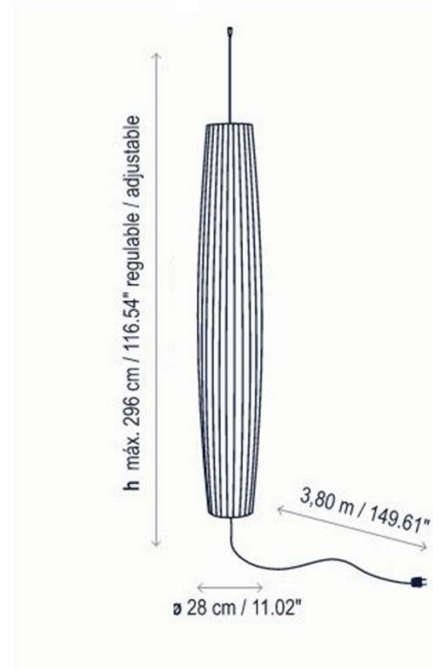

Light Source: 49.2W, 2700K, 7500 Lumens

IP Code: 66

Dimming: Dimmable via Triac dimming.

Dimensions: Ø28cm
Height: 176cm
Maximum Drop Height: 296cm
Ceiling Canopy: Ø12cm

For all sales and technical enquiries, please contact: