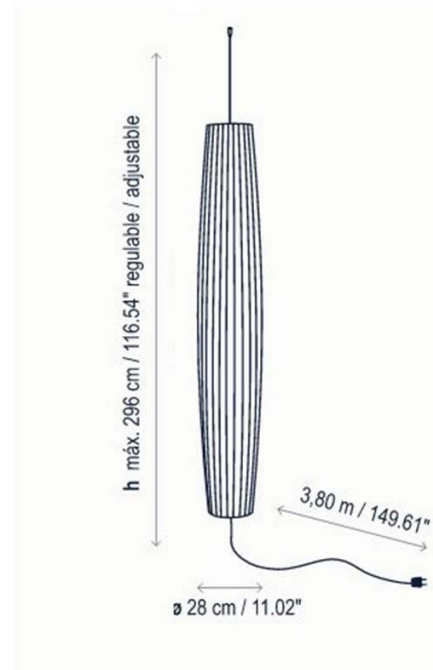

PRODUCT SPECIFICATION

Light Source: 49.2W, 2700K, 7500 Lumens

IP Code: 66

Dimming: Dimmable via Triac dimming.

Dimensions: Ø28cm
Height: 176cm
Maximum Drop Height: 296cm
Ceiling Canopy: Ø12cm