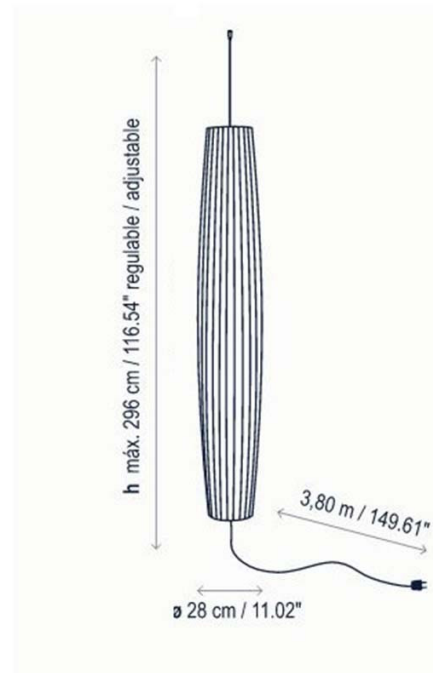

Bover Maxi Outdoor Suspension is supplied with trailing electrical lead. Requires electrical cable to be hardwired to a socket.

Rigid stem is available upon request, contact for details and pricing.

PRODUCT SPECIFICATION

Light Source: 49.2W, 2700K, 7500 Lumens

IP Code: 66

Dimming: Dimmable via Triac dimming.

Dimensions: Ø28cm
Height: 176cm
Maximum Drop Height: 296cm
Ceiling Canopy: Ø12cm

For all sales and technical enquiries, please contact: