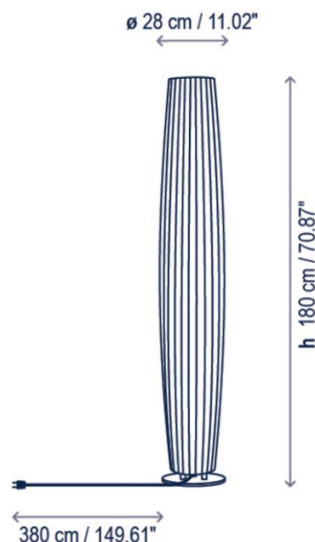

Bover Maxi P/180 LED Outdoor Floor Lamp

LA7392

SOURCE: <https://www.davidvillagelighting.co.uk/product/Bover-Maxi-P180-LED-Outdoor-Floor-Lamp/14600>

PRODUCT DESCRIPTION

Designer: Joana Bover

Bover Maxi P/180 LED Outdoor Floor Lamp

The Bover Maxi P/180 LED Outdoor Floor Lamp is the perfect lighting solution for illuminating contemporary exterior spaces. The delicate shade is crafted from polypropylene fibre which protects the LED light source, and due to the unique pleats and folds the Maxi produces beautiful and fun shadow effects. Designed by Joana Bover in 2001, the Maxi Outdoor Floor Lamp offers a classic configuration that provides a subtle yet elegant touch.

PRODUCT SPECIFICATION

- Light Source:** 49.2W, 2700K, 7500 Lumens
- IP Code:** 66
- Dimming:** Dimmable via Triac dimming.
- Dimensions:** Height: 180cm
Base: Ø28cm
Cable Length: 3.8m

For all sales and technical enquiries, please contact: