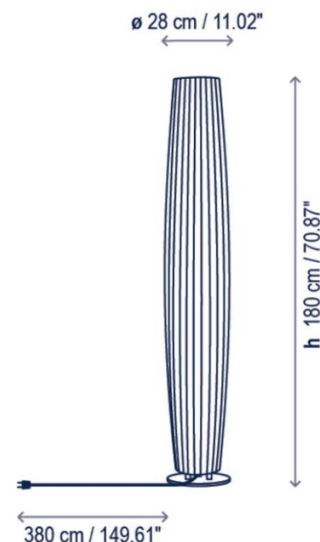

Bover Maxi P/180 LED Outdoor Floor Lamp

LA7392

SOURCE: <https://www.davidvillagelighting.co.uk/product/Bover-Maxi-P180-LED-Outdoor-Floor-Lamp/14600>

PRODUCT DESCRIPTION

Designer: Joana Bover

Bover Maxi P/180 LED Outdoor Floor Lamp

The Bover Maxi P/180 LED Outdoor Floor Lamp is the perfect lighting solution for illuminating contemporary exterior spaces. The delicate shade is crafted from polypropylene fibre which protects the LED light source, and due to the unique pleats and folds the Maxi produces beautiful and fun shadow effects. Designed by Joana Bover in 2001, the Maxi Outdoor Floor Lamp offers a classic configuration that provides a subtle yet elegant touch.

PRODUCT SPECIFICATION

- Light Source:** 49.2W, 2700K, 7500 Lumens
- IP Code:** 66
- Dimming:** Dimmable via Triac dimming.
- Dimensions:** Height: 180cm
Base: Ø28cm
Cable Length: 3.8m

For all sales and technical enquiries, please contact: