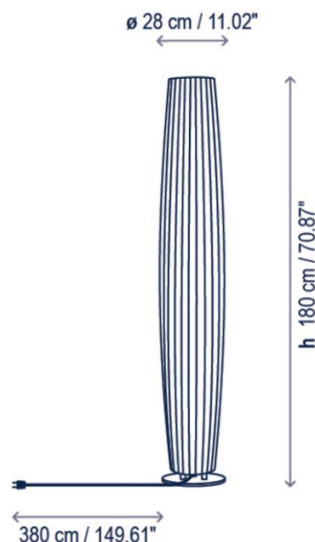

For all sales and technical enquiries, please contact:

+44 (0)114 263 4266

info@davidvillagelighting.co.uk

www.davidvillagelighting.co.uk