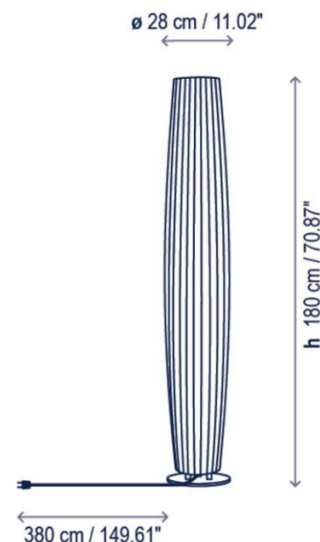

## PRODUCT SPECIFICATION

- Light Source:** 49.2W, 2700K, 7500 Lumens
- IP Code:** 66
- Dimming:** Dimmable via Triac dimming.
- Dimensions:** Height: 180cm  
Base: Ø28cm  
Cable Length: 3.8m

**For all sales and technical enquiries, please contact:**