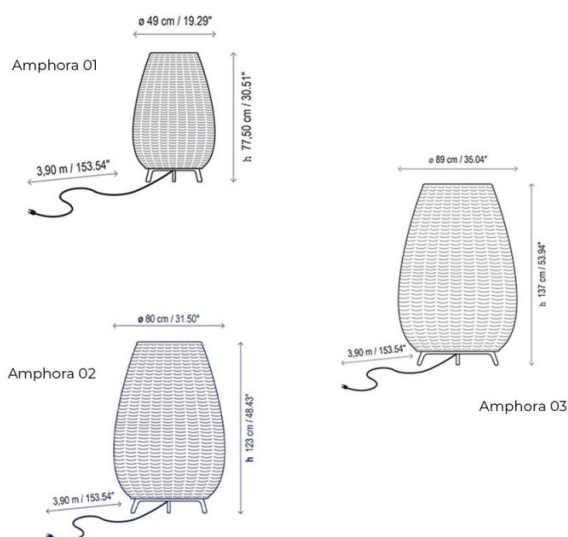

The Bover Amphora Floor Lamp provides illumination and decoration for both exterior and interior environments, both versatile and stylish for any space. The shade boasts a smooth and natural shape, and is made from a synthetic fibre. The inner diffuser conceals the light bulb, sitting in the bottom of the woven shade to emanate both outward and upward - ensuring that the light emission is not only ambient but also functional. The design of the Bover Amphora Floor Lamp creates a gorgeous aesthetic, resembling the natural world as the light source evokes images of a pearl sat in an oyster.

This Floor Lamp can be used to create a warm atmosphere and a stunning visual effect, no matter which size you choose. It is available with either a light beige or rattan brown shade, and can be utilised in commercial and residential settings. Perfect for areas in your room where you host guests and for commercial settings in the hospitality sector.

PRODUCT SPECIFICATION

Light Source: 2 x Max 15W E27 LED (excluded)
IP Code: 66
Dimming: Dimmable via Dali dimming systems. Please consult your electrician, additional wiring may be required on site.

Dimensions: Amphora 01
 Ø49cm
 Height: 77.5cm
 Cable Length: 390cm

Amphora 02
 Shade: Ø80cm
 Height: 123cm
 Cable Length: 390cm

Amphora 03
 Shade: Ø89cm
 Height: 137cm
 Cable Length: 390cm

For all sales and technical enquiries, please contact:

+44 (0)114 263 4266

info@davidvillagelighting.co.uk