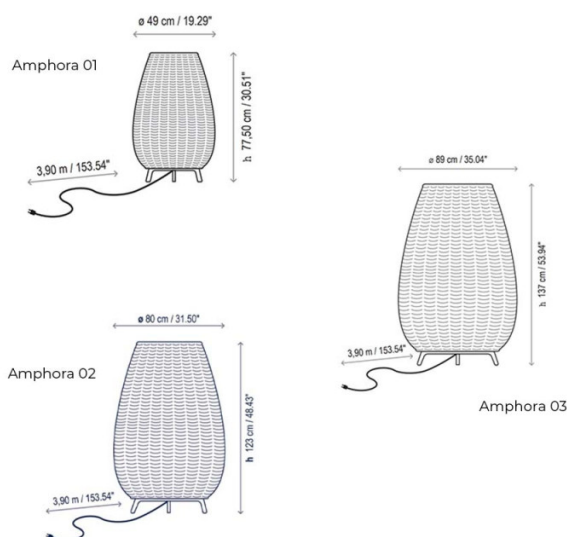

## Bover Amphora Floor Lamp

The Bover Amphora Floor Lamp provides illumination and decoration for both exterior and interior environments, both versatile and stylish for any space. The shade boasts a smooth and natural shape, and is made from a synthetic fibre. The inner diffuser conceals the light bulb, sitting in the bottom of the woven shade to emanate both outward and upward - ensuring that the light emission is not only ambient but also functional. The design of the Bover Amphora Floor Lamp creates a gorgeous aesthetic, resembling the natural world as the light source evokes images of a pearl sat in an oyster.

This Floor Lamp can be used to create a warm atmosphere and a stunning visual effect, no matter which size you choose. It is available with either a light beige or rattan brown shade, and can be utilised in commercial and residential settings. Perfect for areas in your room where you host guests and for commercial settings in the hospitality sector.

**Dimensions: Amphora 01**  
 Ø49cm  
 Height: 77.5cm  
 Cable Length: 390cm

**Amphora 02**  
 Shade: Ø80cm  
 Height: 123cm  
 Cable Length: 390cm

**Amphora 03**  
 Shade: Ø89cm  
 Height: 137cm  
 Cable Length: 390cm