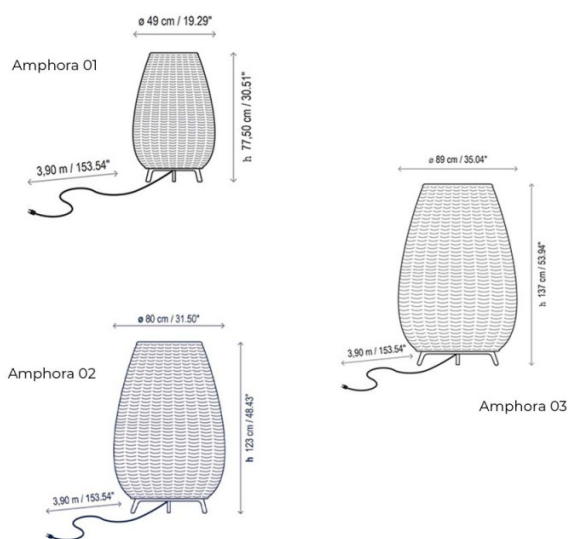

The Bover Amphora Floor Lamp provides illumination and decoration for both exterior and interior environments, both versatile and stylish for any space. The shade boasts a smooth and natural shape, and is made from a synthetic fibre. The inner diffuser conceals the light bulb, sitting in the bottom of the woven shade to emanate both outward and upward - ensuring that the light emission is not only ambient but also functional. The design of the Bover Amphora Floor Lamp creates a gorgeous aesthetic, resembling the natural world as the light source evokes images of a pearl sat in an oyster.

This Floor Lamp can be used to create a warm atmosphere and a stunning visual effect, no matter which size you choose. It is available with either a light beige or rattan brown shade, and can be utilised in commercial and residential settings. Perfect for areas in your room where you host guests and for commercial settings in the hospitality sector.

PRODUCT SPECIFICATION

Light Source: 2 x Max 15W E27 LED (excluded)
IP Code: 66
Dimming: Dimmable via Dali dimming systems. Please consult your electrician, additional wiring may be required on site.

Dimensions: Amphora 01
 Ø49cm
 Height: 77.5cm
 Cable Length: 390cm

Amphora 02
 Shade: Ø80cm
 Height: 123cm
 Cable Length: 390cm

Amphora 03
 Shade: Ø89cm
 Height: 137cm
 Cable Length: 390cm

For all sales and technical enquiries, please contact:

+44 (0)114 263 4266

info@davidvillagelighting.co.uk