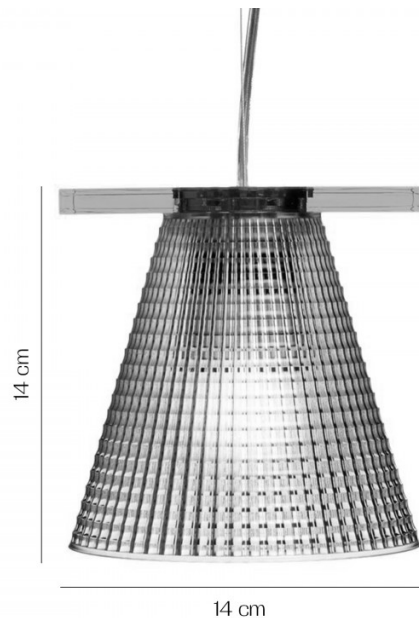

**Kartell**

**Kartell Light Air Pendant Light**

LA7377

SOURCE: <https://www.davidvillagelighting.co.uk/product/Kartell-Light-Air-Pendant-Light/14586>

**PRODUCT DESCRIPTION**

**Light Air Pendant Light by Kartell**

The latest addition to the Light Air family, the pendant light with an illusion effect, like a suspended ballerina dancing mid air. The pendant, as with the rest of the family, is available in a crystal-like or soft fabric version.

The crystal makes the Light Air light a more precious and elegant designer light. The pendant retains all the essential and modern characteristics with a magical touch. The framework is made of polymethacrylate, the most transparent of plastics. And the lampshade is a conical parabola the diffuses light within the structure.

**PRODUCT SPECIFICATION**

- Light Source:** 1 x 5W E14 LED (included)
- IP Code:** 20
- Dimming:** Dimmable via mains phase dimming.
- Dimensions:** 14 cm diffuser height  
Ø 14 cm diffuser  
18 - 220 cm cable length