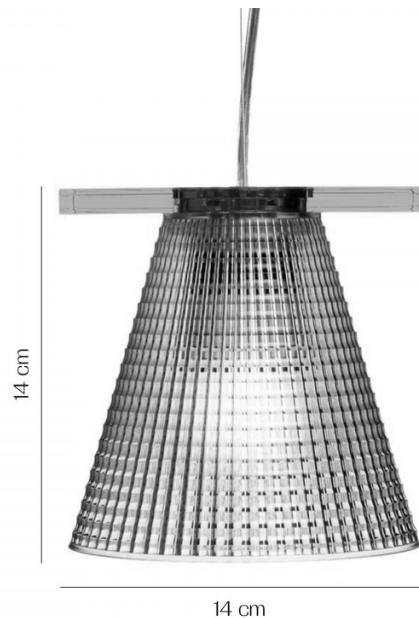

Kartell

Kartell Light Air Pendant Light

LA7377

SOURCE: <https://www.davidvillagelighting.co.uk/product/Kartell-Light-Air-Pendant-Light/14586>

PRODUCT DESCRIPTION

Light Air Pendant Light by Kartell

The latest addition to the Light Air family, the pendant light with an illusion effect, like a suspended ballerina dancing mid air. The pendant, as with the rest of the family, is available in a crystal-like or soft fabric version.

The crystal makes the Light Air light a more precious and elegant designer light. The pendant retains all the essential and modern characteristics with a magical touch. The framework is made of polymethacrylate, the most transparent of plastics. And the lampshade is a conical parabola the diffuses light within the structure.

You can select between a sculptured, crystal-like version in blue, pink, transparent and pink or a soft fabric version in beige. The Light Air family also includes a [table lamp](#) and [wall light](#).

PRODUCT SPECIFICATION

- Light Source:** 1 x 5W E14 LED (included)
- IP Code:** 20
- Dimming:** Dimmable via mains phase dimming.
- Dimensions:** 14 cm diffuser height
Ø 14 cm diffuser
18 - 220 cm cable length