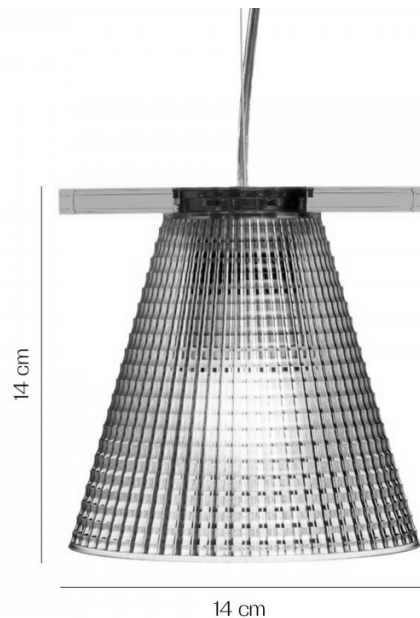

Kartell

Kartell Light Air Pendant Light

LA7377

SOURCE: <https://www.davidvillagelighting.co.uk/product/Kartell-Light-Air-Pendant-Light/14586>

PRODUCT DESCRIPTION

Light Air Pendant Light by Kartell

The latest addition to the Light Air family, the pendant light with an illusion effect, like a suspended ballerina dancing mid air. The pendant, as with the rest of the family, is available in a crystal-like or soft fabric version.

The crystal makes the Light Air light a more precious and elegant designer light. The pendant retains all the essential and modern characteristics with a magical touch. The framework is made of polymethacrylate, the most transparent of plastics. And the lampshade is a conical parabola the diffuses light within the structure.

You can select between a sculptured, crystal-like version in blue, pink, transparent and pink or a soft fabric version in beige. The Light Air family also includes a [table lamp](#) and [wall light](#).

PRODUCT SPECIFICATION

- Light Source:** 1 x 5W E14 LED (included)
- IP Code:** 20
- Dimming:** Dimmable via mains phase dimming.
- Dimensions:** 14 cm diffuser height
Ø 14 cm diffuser
18 - 220 cm cable length