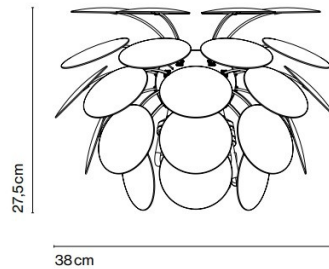

**marset**

**Marset Discoco Wall Light**

LA7370

SOURCE: <https://www.davidvillagelighting.co.uk/product/Marset-Discoco-Wall-Light/14578>

**PRODUCT DESCRIPTION**

**Designer:** Christophe Mathieu

**Marset Discoco Wall Light**

**PRODUCT SPECIFICATION**

- Light Source:** 2 x Max 5W E14 LED (excluded)
- IP Code:** 20
- Dimming:** Dimmable via mains phase dimming.
- Dimensions:** Width: 38cm  
Depth: 23.6cm  
Height: 27.5cm

**For all sales and technical enquiries, please contact:**