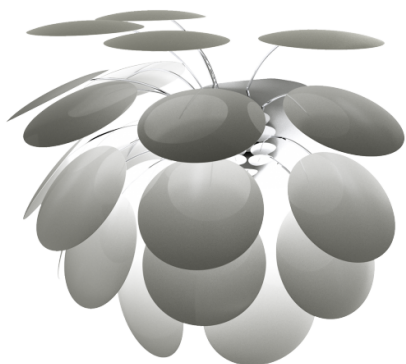

marset

Marset Discoco Wall Light

LA7370

SOURCE: <https://www.davidvillagelighting.co.uk/product/Marset-Discoco-Wall-Light/14578>

PRODUCT DESCRIPTION

Designer: Christophe Mathieu

Marset Discoco Wall Light

Attractive and decorative, Marset's Discoco is one of the brand's most iconic designs. With one foot in Scandinavian design and the other in Mediterranean style, Discoco's complex simplicity and evocative play of light and shade make this lamp ideal to illuminate and enrich any interior.

Layers of slim lacquered discs surround the light source to create a unique interplay of light and shadow, whilst creating a beautifully ambient glare-free light. Christophe Mathieu's clever design has made this a highly desirable and versatile feature light for both domestic and commercial spaces.

PRODUCT SPECIFICATION

Light Source: 2 x Max 5W E14 LED (excluded)

IP Code: 20

Dimming: Dimmable via mains phase dimming.

Dimensions: Width: 38cm
Depth: 23.6cm
Height: 27.5cm

For all sales and technical enquiries, please contact: