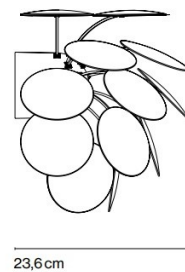

**marset**

**Marset Discoco Wall Light**

LA7370

SOURCE: <https://www.davidvillagelighting.co.uk/product/Marset-Discoco-Wall-Light/14578>

**PRODUCT DESCRIPTION**

**Designer:** Christophe Mathieu

**Marset Discoco Wall Light**

**PRODUCT SPECIFICATION**

- Light Source:** 2 x Max 5W E14 LED (excluded)
- IP Code:** 20
- Dimming:** Dimmable via mains phase dimming.
- Dimensions:** Width: 38cm  
Depth: 23.6cm  
Height: 27.5cm

**For all sales and technical enquiries, please contact:**