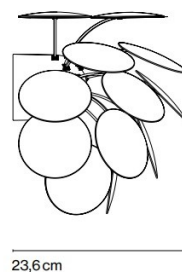

PRODUCT SPECIFICATION

Light Source: 2 x Max 5W E14 LED (excluded)

IP Code: 20

Dimming: Dimmable via mains phase dimming.

Dimensions: Width: 38cm
Depth: 23.6cm
Height: 27.5cm

For all sales and technical enquiries, please contact: