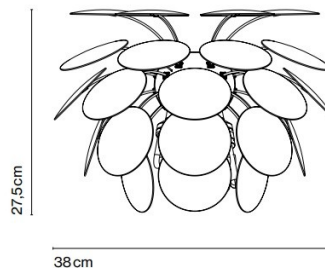

marset

Marset Discoco Wall Light

LA7370

SOURCE: <https://www.davidvillagelighting.co.uk/product/Marset-Discoco-Wall-Light/14578>

PRODUCT DESCRIPTION

Designer: Christophe Mathieu

Marset Discoco Wall Light

Attractive and decorative, Marset's Discoco is one of the brand's most iconic designs. With one foot in Scandinavian design and the other in Mediterranean style, Discoco's complex simplicity and evocative play of light and shade make this lamp ideal to illuminate and enrich any interior.

Layers of slim lacquered discs surround the light source to create a unique interplay of light and shadow, whilst creating a beautifully ambient glare-free light. Christophe Mathieu's clever design has made this a highly desirable and versatile feature light for both domestic and commercial spaces.

PRODUCT SPECIFICATION

Light Source: 2 x Max 5W E14 LED (excluded)

IP Code: 20

Dimming: Dimmable via mains phase dimming.

Dimensions: Width: 38cm
Depth: 23.6cm
Height: 27.5cm

For all sales and technical enquiries, please contact: