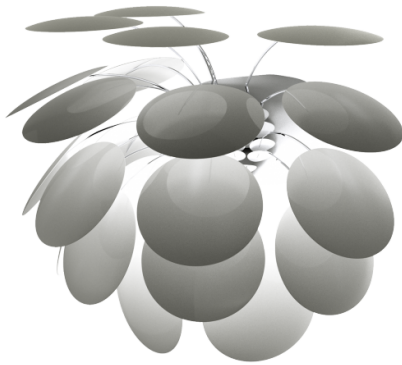

**marset**

**Marset Discoco Wall Light**

LA7370

SOURCE: <https://www.davidvillagelighting.co.uk/product/Marset-Discoco-Wall-Light/14578>

**PRODUCT DESCRIPTION**

**Designer:** Christophe Mathieu

**Marset Discoco Wall Light**

Attractive and decorative, Marset's Discoco is one of the brand's most iconic designs. With one foot in Scandinavian design and the other in Mediterranean style, Discoco's complex simplicity and evocative play of light and shade make this lamp ideal to illuminate and enrich any interior.

Layers of slim lacquered discs surround the light source to create a unique interplay of light and shadow, whilst creating a beautifully ambient glare-free light. Christophe Mathieu's clever design has made this a highly desirable and versatile feature light for both domestic and commercial spaces.