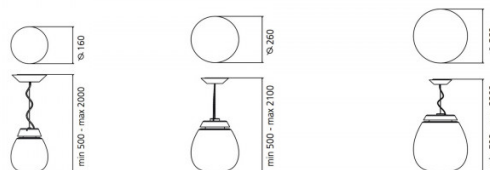

PRODUCT SPECIFICATION

Light Source: Empatia 16 - 11W, 3000K, 567 lumens
 Empatia 26 - 16W, 3000K, 710 lumens
 Empatia 36 - 24W, 3000K, 1273 lumens

IP Code: 20

Dimming: Empatia 16 - Non-dimmable.
 Empatia 26 & 36 - Dimmable via Push to make/switch dimming systems. Please consult your electrician, additional wiring may be required on site.

Dimensions: Empatia 16 - Ø 16 cm
 Empatia 26 - Ø 26 cm
 Empatia 36 - Ø 36 cm

50-200 cm cord length

For all sales and technical enquiries, please contact:

+44 (0)114 263 4266

info@davidvillagelighting.co.uk