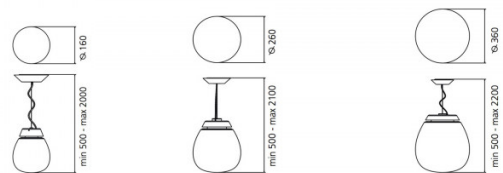

For all sales and technical enquiries, please contact:

+44 (0)114 263 4266

info@davidvillagelighting.co.uk

www.davidvillagelighting.co.uk