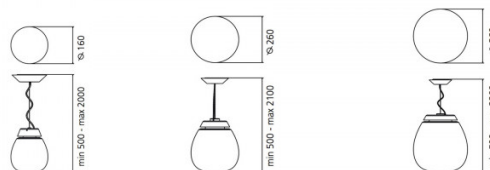

PRODUCT SPECIFICATION

Light Source: Empatia 16 - 11W, 3000K, 567 lumens
Empatia 26 - 16W, 3000K, 710 lumens
Empatia 36 - 24W, 3000K, 1273 lumens

IP Code: 20

Dimming: Empatia 16 - Non-dimmable.
Empatia 26 & 36 - Dimmable via Push to make/switch dimming systems. Please consult your electrician, additional wiring may be required on site.

Dimensions: Empatia 16 - Ø 16 cm
Empatia 26 - Ø 26 cm
Empatia 36 - Ø 36 cm

50-200 cm cord length

For all sales and technical enquiries, please contact:

+44 (0)114 263 4266

info@davidvillagelighting.co.uk

www.davidvillagelighting.co.uk