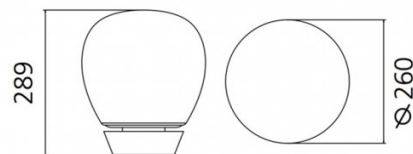

PRODUCT SPECIFICATION

Light Source: Empatia 16 - 11W, 3000K, 567 lumens
 Empatia 26 - 20W, 3000K, 710 lumens
 Empatia 36 - 26W, 3000K, 1273 lumens

IP Code: 20

Dimming: In line dimmer included on cable.

Dimensions: Empatia 16 - Ø 16 cm x 19 cm H
 Empatia 26 - Ø 26 cm x 28.9 cm H
 Empatia 36 - Ø 36 cm x 38.2 cm H