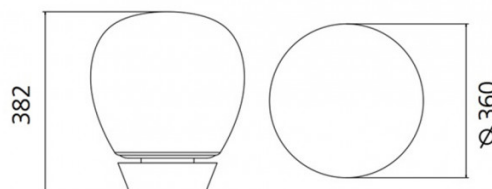

PRODUCT SPECIFICATION

Light Source: Empatia 16 - 11W, 3000K, 567 lumens
 Empatia 26 - 20W, 3000K, 710 lumens
 Empatia 36 - 26W, 3000K, 1273 lumens

IP Code: 20

Dimming: In line dimmer included on cable.

Dimensions: Empatia 16 - Ø 16 cm x 19 cm H
 Empatia 26 - Ø 26 cm x 28.9 cm H
 Empatia 36 - Ø 36 cm x 38.2 cm H