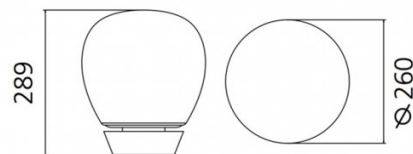

PRODUCT SPECIFICATION

Light Source: Empatia 16 - 11W, 3000K, 567 lumens
Empatia 26 - 20W, 3000K, 710 lumens
Empatia 36 - 26W, 3000K, 1273 lumens

IP Code: 20

Dimming: In line dimmer included on cable.

Dimensions: Empatia 16 - Ø 16 cm x 19 cm H
Empatia 26 - Ø 26 cm x 28.9 cm H
Empatia 36 - Ø 36 cm x 38.2 cm H