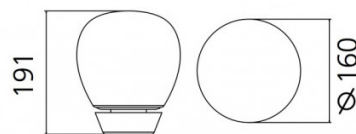

PRODUCT SPECIFICATION

Light Source: Empatia 16 - 11W, 3000K, 567 lumens
 Empatia 26 - 20W, 3000K, 710 lumens
 Empatia 36 - 26W, 3000K, 1273 lumens

IP Code: 20

Dimming: In line dimmer included on cable.

Dimensions: Empatia 16 - Ø 16 cm x 19 cm H
 Empatia 26 - Ø 26 cm x 28.9 cm H
 Empatia 36 - Ø 36 cm x 38.2 cm H