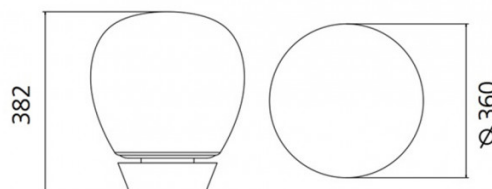

PRODUCT SPECIFICATION

Light Source: Empatia 16 - 11W, 3000K, 567 lumens
Empatia 26 - 20W, 3000K, 710 lumens
Empatia 36 - 26W, 3000K, 1273 lumens

IP Code: 20

Dimming: In line dimmer included on cable.

Dimensions: Empatia 16 - Ø 16 cm x 19 cm H
Empatia 26 - Ø 26 cm x 28.9 cm H
Empatia 36 - Ø 36 cm x 38.2 cm H