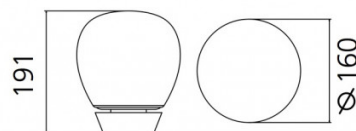

The glass diffuser engulfs in its core that LED light engine, with the light running through the transparent pipe. The Empatia lights allow for now glare, no loss of efficiency while at the same time reflecting light; only achieved through the perfect balance of transparency and opacity. The table lamp, as with all Empatia lights, comes in three sizes and suits every location.

PRODUCT SPECIFICATION

Light Source: Empatia 16 - 11W, 3000K, 567 lumens
 Empatia 26 - 20W, 3000K, 710 lumens
 Empatia 36 - 26W, 3000K, 1273 lumens

IP Code: 20

Dimming: In line dimmer included on cable.

Dimensions: Empatia 16 - Ø 16 cm x 19 cm H
 Empatia 26 - Ø 26 cm x 28.9 cm H
 Empatia 36 - Ø 36 cm x 38.2 cm H