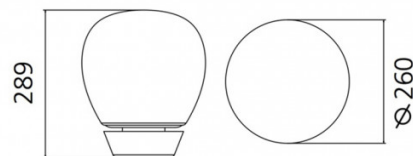

PRODUCT SPECIFICATION

Light Source: Empatia 16 - 11W, 3000K, 567 lumens
 Empatia 26 - 20W, 3000K, 710 lumens
 Empatia 36 - 26W, 3000K, 1273 lumens

IP Code: 20

Dimming: In line dimmer included on cable.

Dimensions: Empatia 16 - Ø 16 cm x 19 cm H
 Empatia 26 - Ø 26 cm x 28.9 cm H
 Empatia 36 - Ø 36 cm x 38.2 cm H