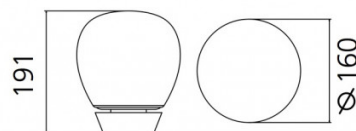

The glass diffuser engulfs in its core that LED light engine, with the light running through the transparent pipe. The Empatia lights allow for now glare, no loss of efficiency while at the same time reflecting light; only achieved though the perfect balance of transparency and opacity. The table lamp, as with all Empatia lights, comes in three sizes and suits every location.

PRODUCT SPECIFICATION

Light Source: Empatia 16 - 11W, 3000K, 567 lumens
Empatia 26 - 20W, 3000K, 710 lumens
Empatia 36 - 26W, 3000K, 1273 lumens

IP Code: 20

Dimming: In line dimmer included on cable.

Dimensions: Empatia 16 - Ø 16 cm x 19 cm H
Empatia 26 - Ø 26 cm x 28.9 cm H
Empatia 36 - Ø 36 cm x 38.2 cm H