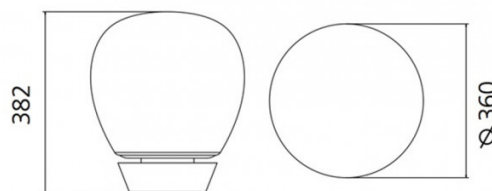

PRODUCT SPECIFICATION

Light Source: Empatia 16 - 11W, 3000K, 567 lumens
 Empatia 26 - 20W, 3000K, 710 lumens
 Empatia 36 - 26W, 3000K, 1273 lumens

IP Code: 20

Dimming: In line dimmer included on cable.

Dimensions: Empatia 16 - Ø 16 cm x 19 cm H
 Empatia 26 - Ø 26 cm x 28.9 cm H
 Empatia 36 - Ø 36 cm x 38.2 cm H