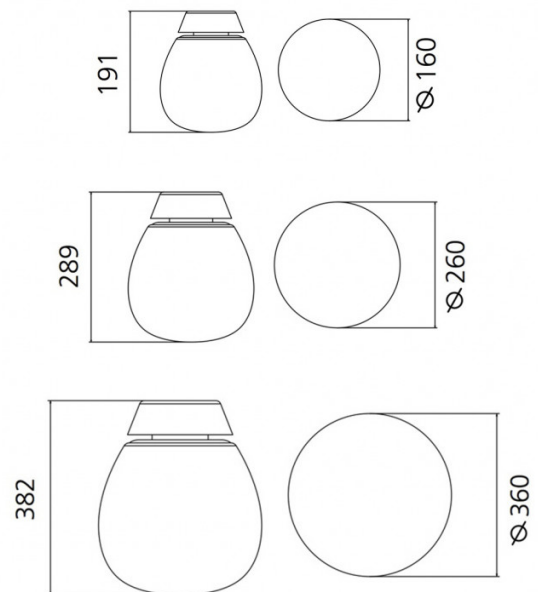

PRODUCT SPECIFICATION

- Light Source:** Empatia 16 - 11W, 3000K, 567 lumens
Empatia 26 - 16W, 3000K, 710 lumens
Empatia 36 - 24W, 3000K, 1273 lumens
- IP Code:** 20
- Dimming:** Empatia 16 - Non-dimmable.
Empatia 26 & 36 - Dimmable via Push to make/switch dimming systems. Please consult your electrician, additional wiring may be required on site.
- Dimensions:** Empatia 16 - Ø 16 cm x 19 cm H
Empatia 26 - Ø 26 cm x 29 cm H
Empatia 36 - Ø 36 cm x 38 cm H