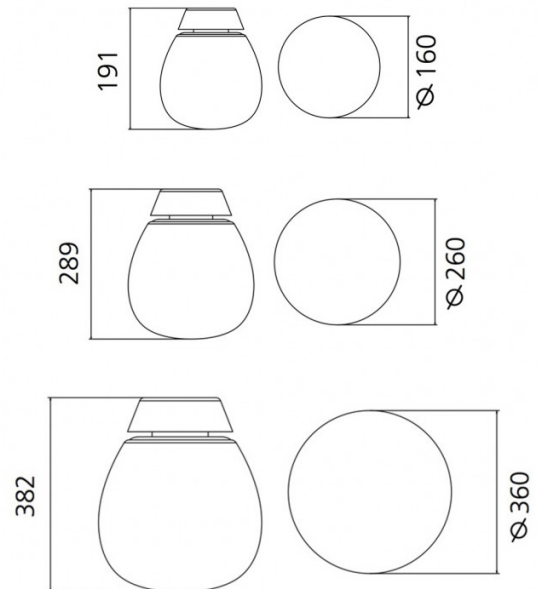

**Artemide**

**Artemide Empatia LED  
Wall/Ceiling Light**

LA7351

SOURCE: <https://www.davidvillagelighting.co.uk/product/Artemide-Empatia-LED-WallCeiling-Light/14560>

**PRODUCT DESCRIPTION**

**Designer:** Carlotta de Bevilacqua

**PRODUCT SPECIFICATION**

- Light Source:** Empatia 16 - 11W, 3000K, 567 lumens  
Empatia 26 - 16W, 3000K, 710 lumens  
Empatia 36 - 24W, 3000K, 1273 lumens
- IP Code:** 20
- Dimming:** Empatia 16 - Non-dimmable.  
Empatia 26 & 36 - Dimmable via Push to make/switch dimming systems. Please consult your electrician, additional wiring may be required on site.
- Dimensions:** Empatia 16 - Ø 16 cm x 19 cm H  
Empatia 26 - Ø 26 cm x 29 cm H  
Empatia 36 - Ø 36 cm x 38 cm H