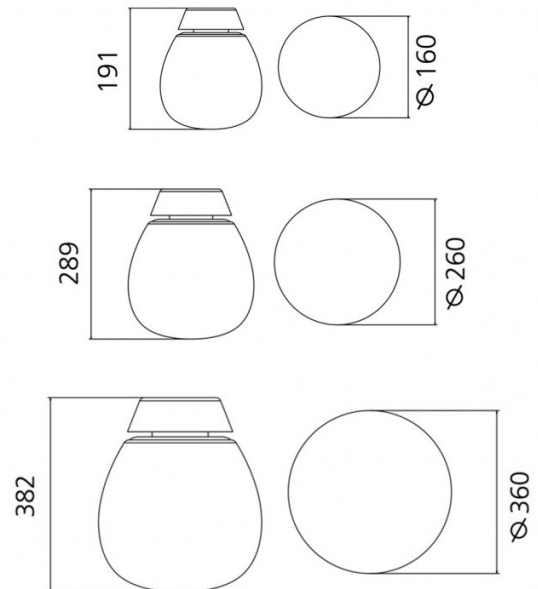

PRODUCT SPECIFICATION

- Light Source:** Empatia 16 - 11W, 3000K, 567 lumens
Empatia 26 - 16W, 3000K, 710 lumens
Empatia 36 - 24W, 3000K, 1273 lumens
- IP Code:** 20
- Dimming:** Empatia 16 - Non-dimmable.
Empatia 26 & 36 - Dimmable via Push to make/switch dimming systems. Please consult your electrician, additional wiring may be required on site.
- Dimensions:** Empatia 16 - Ø 16 cm x 19 cm H
Empatia 26 - Ø 26 cm x 29 cm H
Empatia 36 - Ø 36 cm x 38 cm H