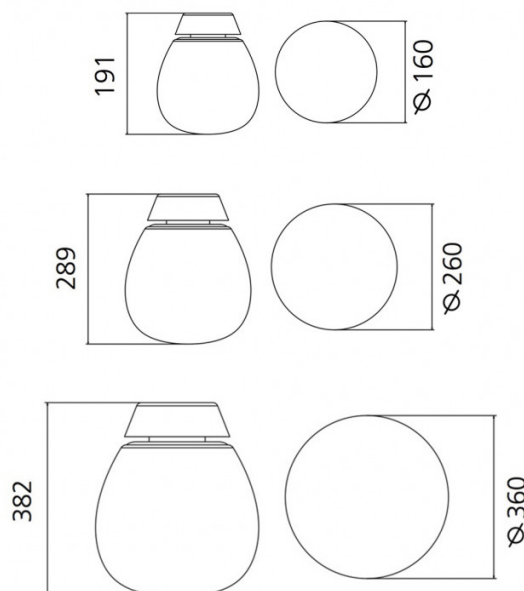

PRODUCT SPECIFICATION

Light Source:	Empatia 16 - 11W, 3000K, 567 lumens Empatia 26 - 16W, 3000K, 710 lumens Empatia 36 - 24W, 3000K, 1273 lumens
IP Code:	20
Dimming:	Empatia 16 - Non-dimmable. Empatia 26 & 36 - Dimmable via Push to make/switch dimming systems. Please consult your electrician, additional wiring may be required on site.
Dimensions:	Empatia 16 - Ø 16 cm x 19 cm H Empatia 26 - Ø 26 cm x 29 cm H Empatia 36 - Ø 36 cm x 38 cm H