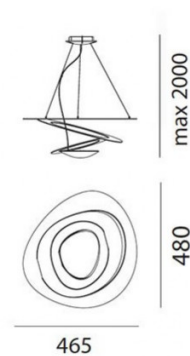

In the Pirce Micro Suspension the lamp itself is placed in the lower dish of the light casting illumination upwards to give indirect light emission making this light by Artemide not only a special light source but also a unique piece of ceiling art. The Micro Suspension Light is the smallest version of collection, making the Pirce Micro perfect for residential applications - ideal for making a statement over your dining table or as a center piece in your living room or bedroom.

- Light Source:** 27W, 2700K or 3000K, 2573 or 2753 lumens
- IP Code:** 20
- Dimming:** Push to make/ switch dimming, dimmable using push to make switches. Please consult your electrician, additional wiring may be required on site.
- Dimensions:** 48 cm length
46.5 cm width
200 cm max drop