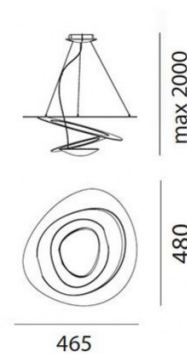

PRODUCT SPECIFICATION

- **Light Source:** 27W, 2700K or 3000K, 2573 or 2753 lumens
- **IP Code:** 20
- **Dimming:** Push to make/ switch dimming, dimmable using push to make switches. Please consult your electrician, additional wiring may be required on site.
- **Dimensions:** 48 cm length
  46.5 cm width
  200 cm max drop