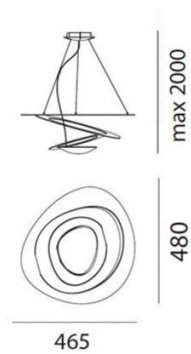

PRODUCT SPECIFICATION

- **Light Source:** 27W, 2700K or 3000K, 2573 or 2753 lumens
- **IP Code:** 20
- **Dimming:** Push to make/ switch dimming, dimmable using push to make switches. Please consult your electrician, additional wiring may be required on site.
- **Dimensions:** 48 cm length
  46.5 cm width
  200 cm max drop