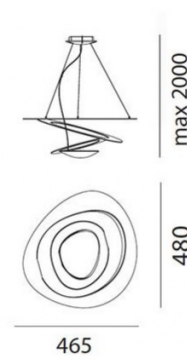

PRODUCT SPECIFICATION

- **Light Source:** 27W, 2700K or 3000K, 2573 or 2753 lumens
- **IP Code:** 20
- **Dimming:** Push to make/ switch dimming, dimmable using push to make switches. Please consult your electrician, additional wiring may be required on site.
- **Dimensions:** 48 cm length
  46.5 cm width
  200 cm max drop