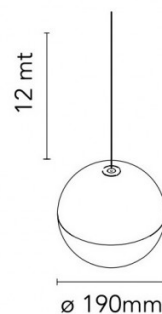

PRODUCT SPECIFICATION

Light Source: 21W, 2700K, 1345 lumens

IP Code: 20

Floor Switch - Integrated dimmer on the product and In line on/off switch included on cable

Dimensions: Ø19cm shade
12m cable length

Ceiling/Wall Rose:

Ø11cm

5.5cm height

Floor Switch:

Ø10cm

16.5cm height

For all sales and technical enquiries, please contact:

+44 (0)114 263 4266

info@davidvillagelighting.co.uk

www.davidvillagelighting.co.uk